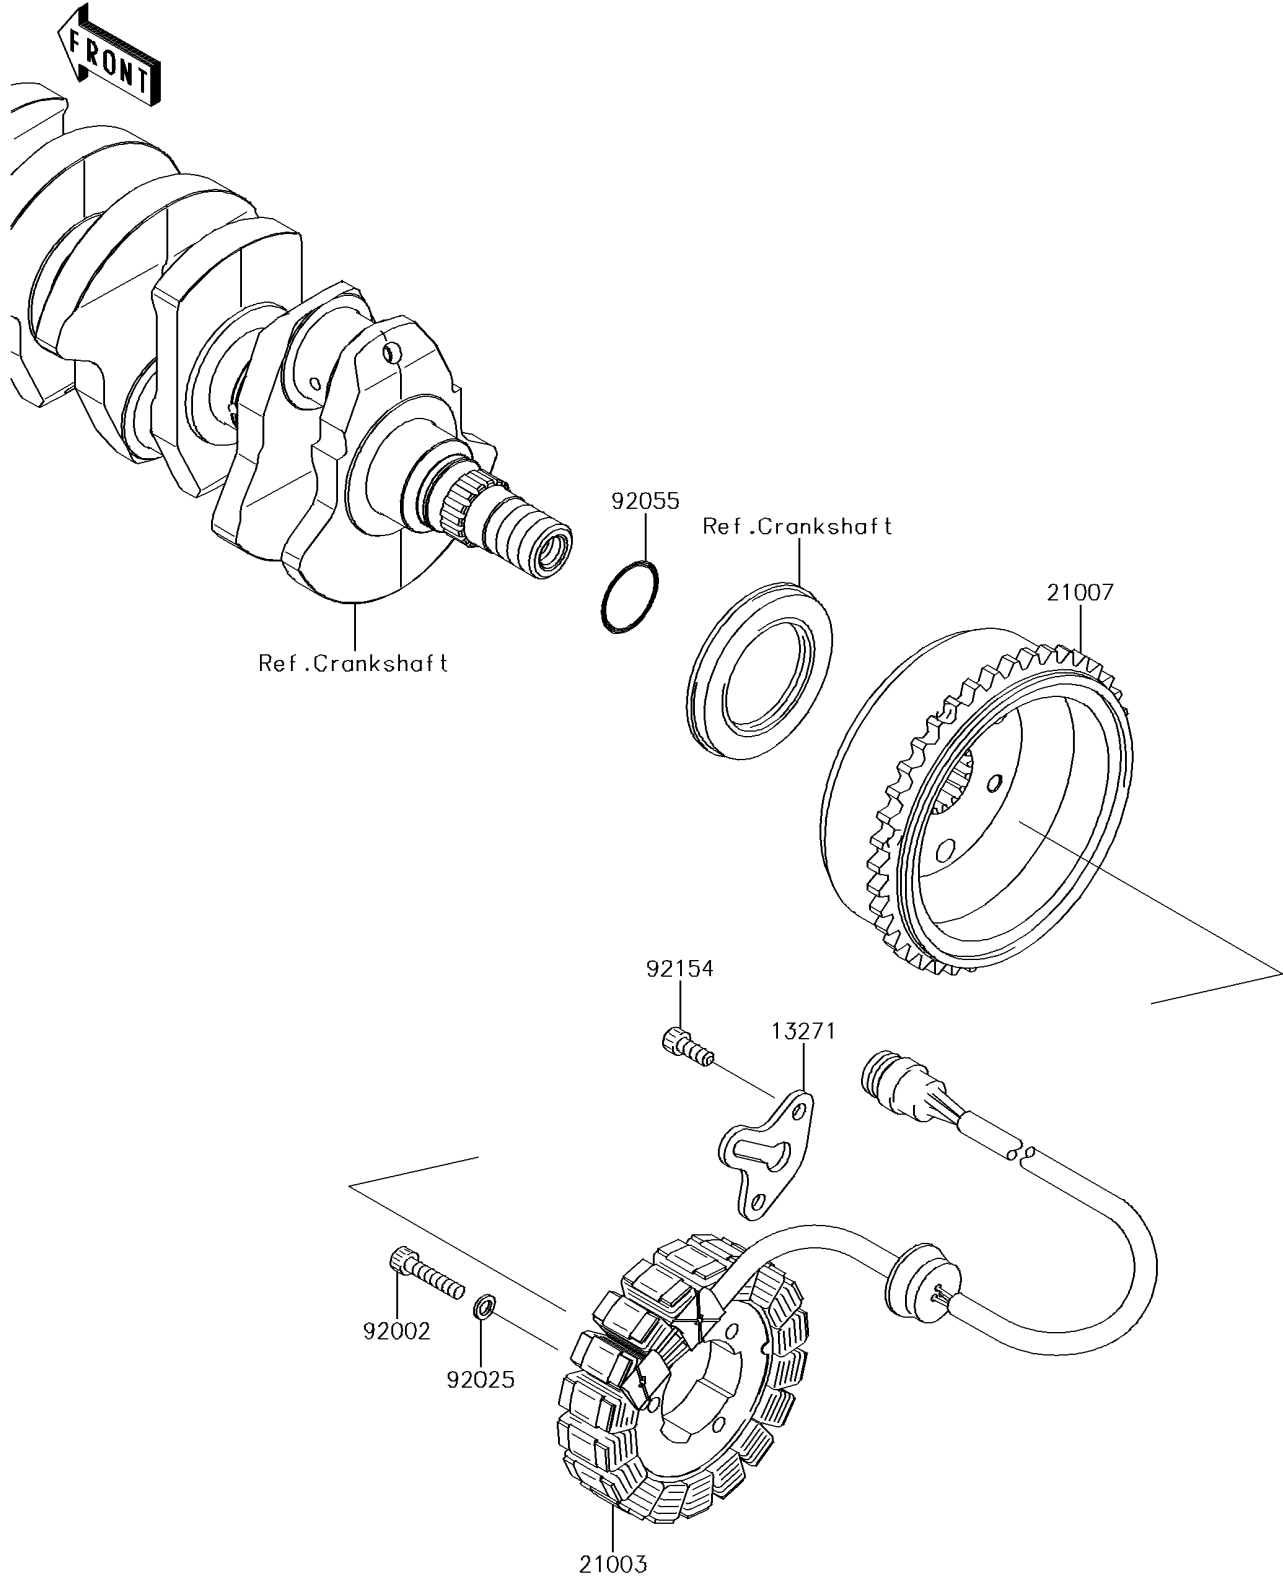

2015 JET SKI® ULTRA® 310R PARTS DIAGRAM

Generator

E1810

2015 JET SKI[®] ULTRA[®] 310R PARTS LIST

Generator

ITEM NAME	PART NUMBER	QUANTITY
PLATE (Ref # 13271)	13271-3847	1
STATOR (Ref # 21003)	21003-3747	1
ROTOR (Ref # 21007)	21007-3748	1
BOLT,6X28 (Ref # 92002)	92002-1537	3
SHIM,T=1.4 (Ref # 92025)	92025-1502	3
RING-O,27.7X2.4 (Ref # 92055)	92055-1619	1
BOLT,SOCKET,6X16 (Ref # 92154)	92154-3714	2