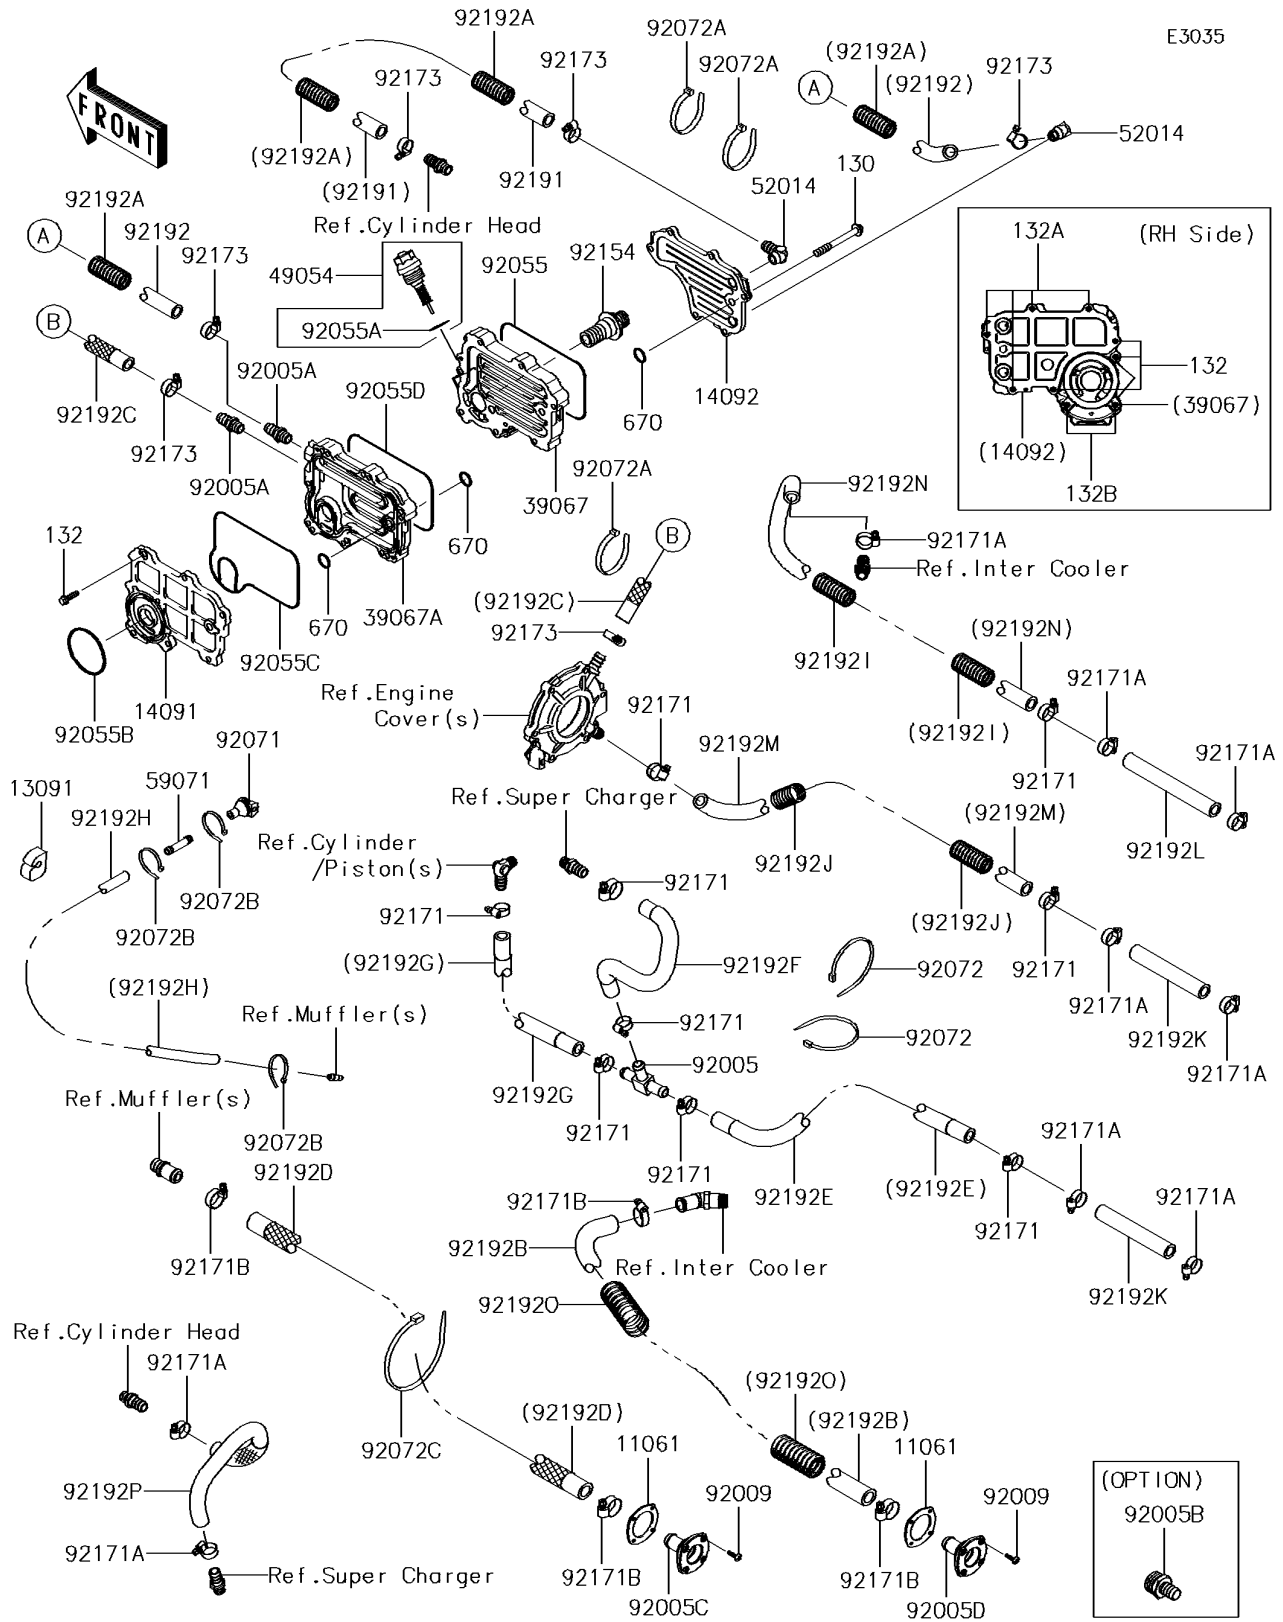

2015 JET SKI® ULTRA® 310R PARTS DIAGRAM

Cooling