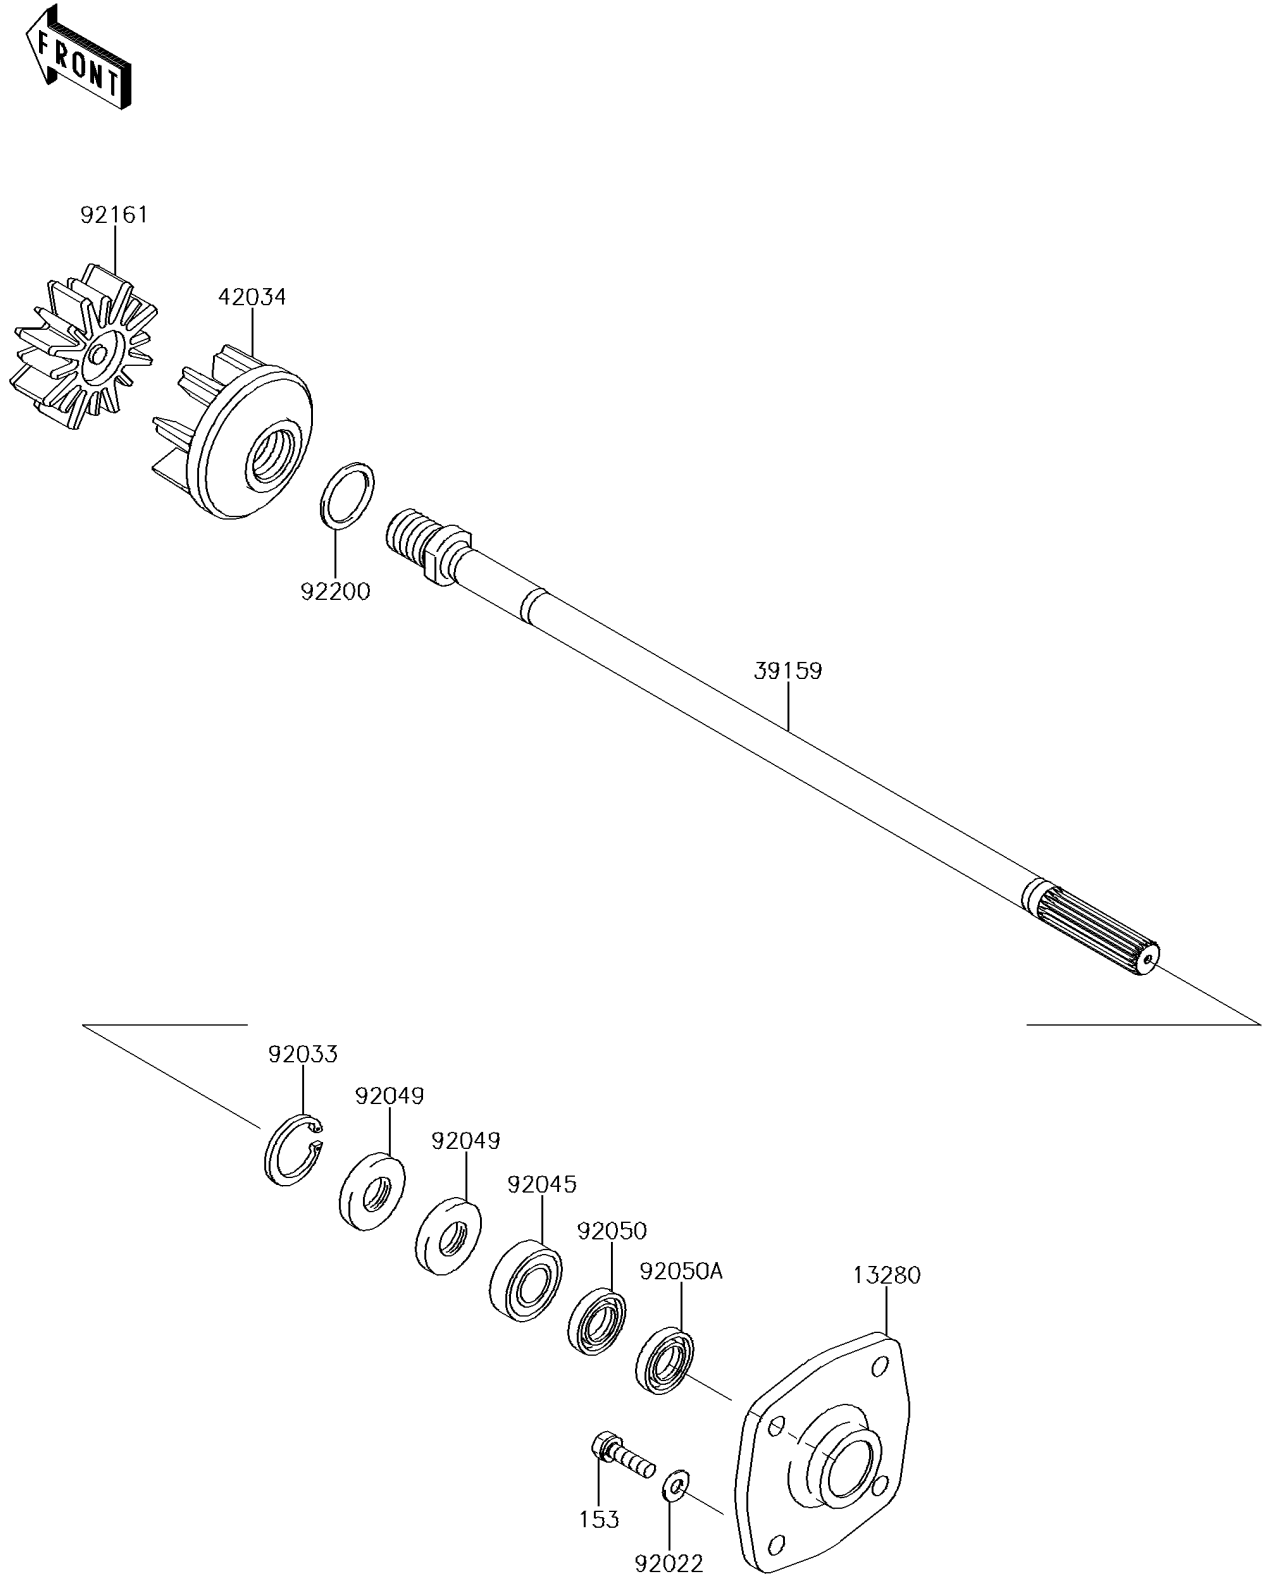

2015 JET SKI® ULTRA® 310R PARTS DIAGRAM

Drive Shaft

E3134

2015 JET SKI® ULTRA® 310R PARTS LIST

Drive Shaft

ITEM NAME	PART NUMBER	QUANTITY
HOLDER (Ref # 13280)	13280-3756	1
BOLT-WS-SMALL,8X30 (Ref # 153)	153R0830	4
SHAFT-DRIVE (Ref # 39159)	39159-0044	1
COUPLING (Ref # 42034)	42034-3720	1
WASHER,8.2X18X1.5 (Ref # 92022)	92022-1964	4
RING-SNAP,42MM (Ref # 92033)	92033-3713	1
BEARING-BALL,60042RD (Ref # 92045)	92045-3705	1
SEAL-OIL,S620426 (Ref # 92049)	92049-3707	2
SEAL-OIL,SCY20368 (Ref # 92050)	92050-502	1
SEAL-OIL,SC20367 (Ref # 92050A)	92050-503	1
DAMPER,COUPLING (Ref # 92161)	92161-3797	1
WASHER,30.5X38X2 (Ref # 92200)	92200-3809	1