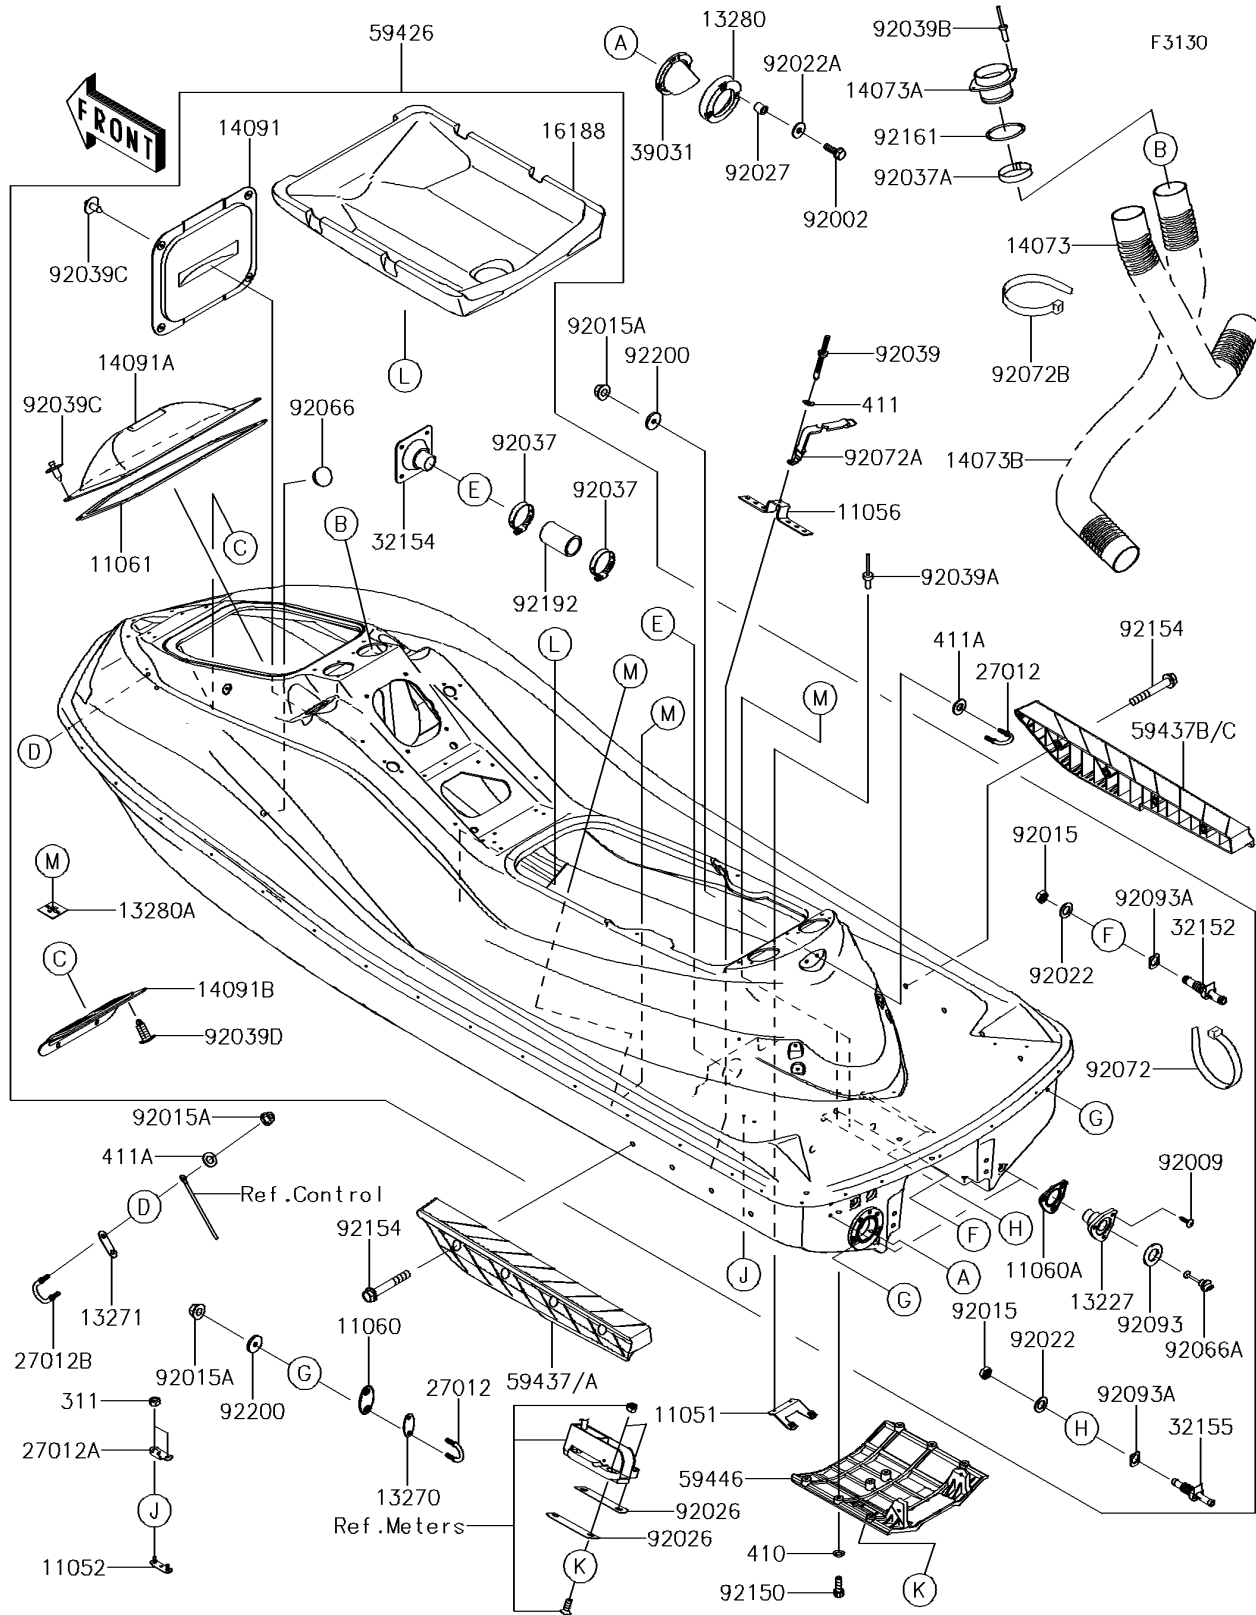

2014 JET SKI[®] ULTRA[®] 310R PARTS DIAGRAM

Hull

2014 JET SKI® ULTRA® 310R PARTS LIST

Hull

ITEM NAME	PART NUMBER	QUANTITY
BRACKET,BREATHER-BILGE (Ref # 11051)	11051-3802	1
BRACKET,RR DUCT (Ref # 11052)	11052-3712	2
BRACKET,WATER MUFFLER (Ref # 11056)	11056-3722	2
GASKET,U HOOK,RR (Ref # 11060)	11060-3800	2
GASKET,DRAIN PLUG (Ref # 11060A)	11060-3801	2
GASKET,BATTERY COVER (Ref # 11061)	11061-3754	1
HOUSING,DRAIN PLUG,F.BLACK (Ref # 13227)	13227-3721-6Z	2
PLATE (Ref # 13270)	13270-3860	2
PLATE (Ref # 13271)	13271-3724	1
HOLDER,EXHAUST VALVE (Ref # 13280)	13280-3718	1
HOLDER (Ref # 13280A)	13280-3757	4
DUCT,L=800 (Ref # 14073)	14073-3804	1
DUCT (Ref # 14073A)	14073-3805	2
DUCT,L=1000 (Ref # 14073B)	14073-3836	1
COVER,ECU (Ref # 14091)	14091-3786	1
COVER,BATTERY (Ref # 14091A)	14091-3809	1
COVER,STORAGE CASE (Ref # 14091B)	14091-3819	1
FLOAT (Ref # 16188)	16188-0032	1
HOOK (Ref # 27012)	27012-3797	3
HOOK (Ref # 27012A)	27012-3816	2
HOOK (Ref # 27012B)	27012-3821	1
PIPE (Ref # 32152)	32152-3749	1
PIPE,DRIVE SHAFT (Ref # 32154)	32154-3714	1
PIPE,COOLING (Ref # 32155)	32155-1511	3
CAP-END (Ref # 39031)	39031-3704	1
HULL-COMP,BLACK/EBONY (Ref # 59426)	59426-0003-43D	1
STABILIZER,LH,F.BLACK (Ref # 59437A)	59437-3749-6Z	1
STABILIZER,RH,F.BLACK (Ref # 59437C)	59437-3750-6Z	1
COVER-JET PUMP (Ref # 59446)	59446-3760	1