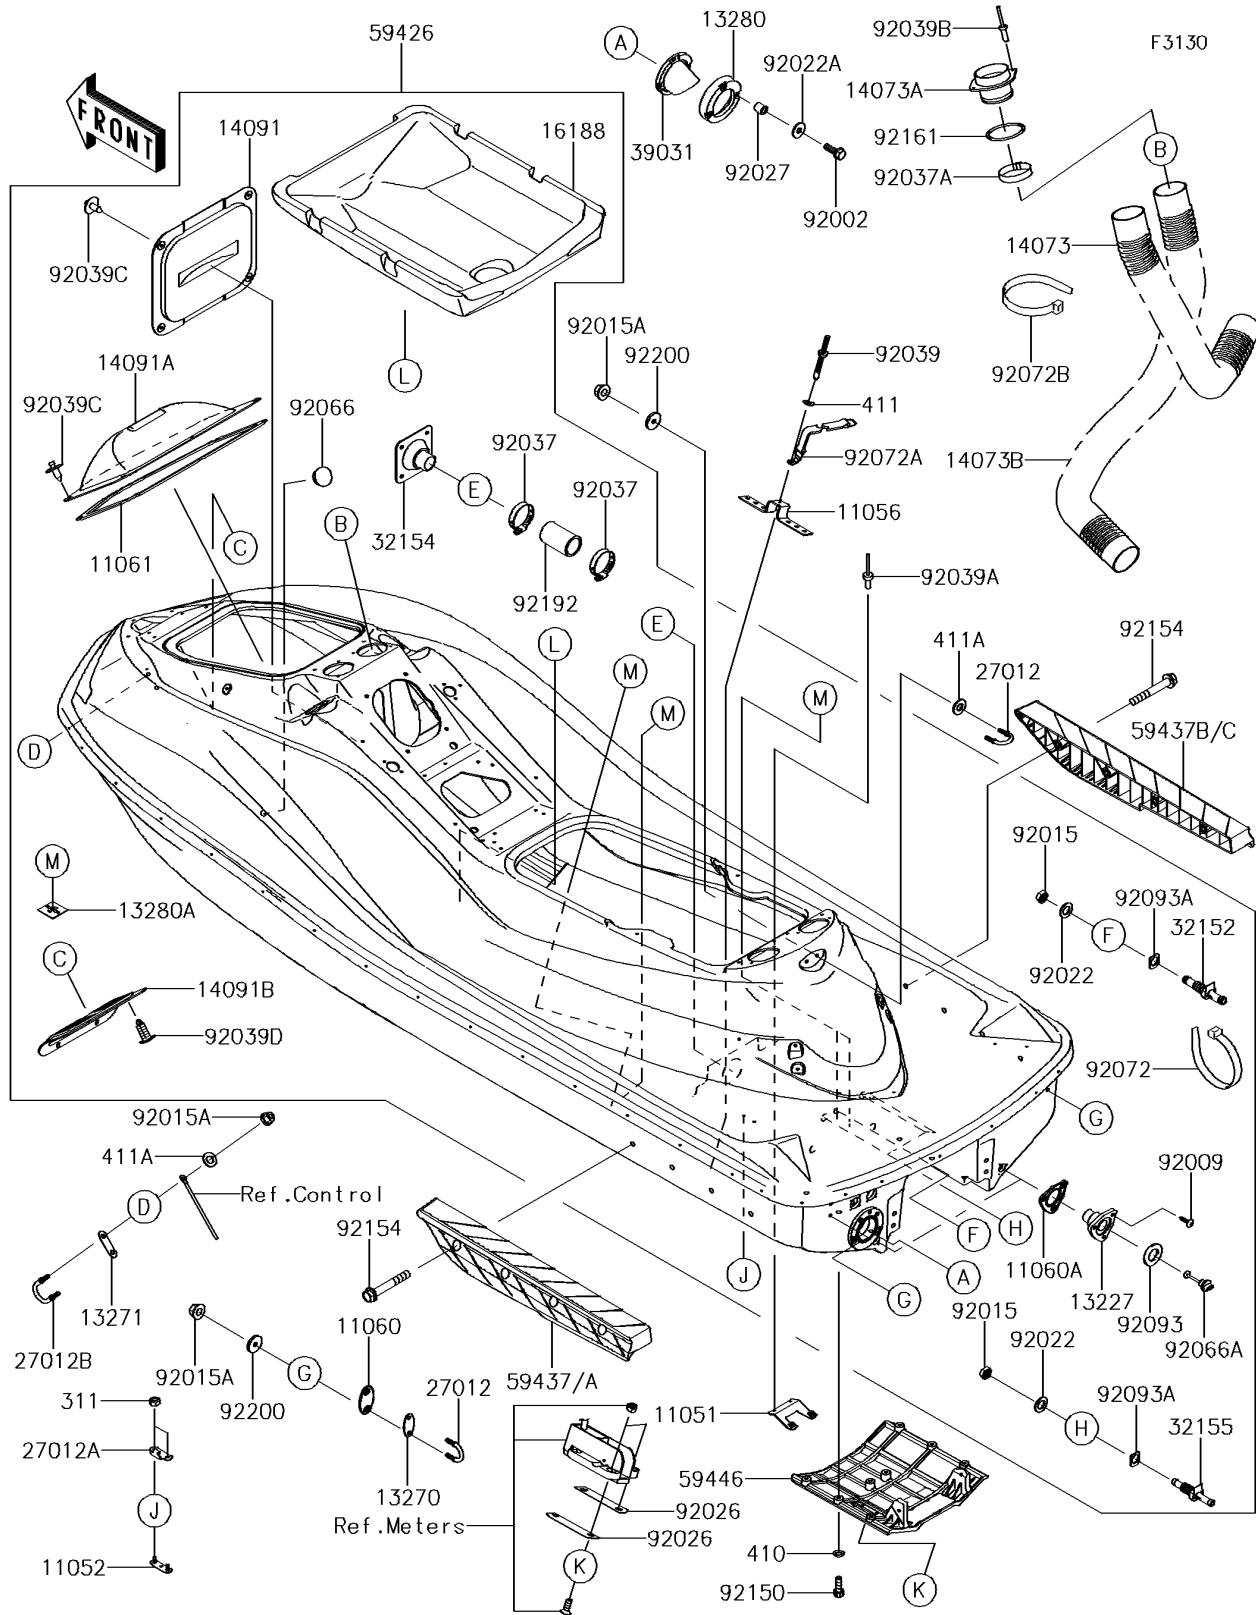

2015 JET SKI® ULTRA® 310R PARTS DIAGRAM

Hull