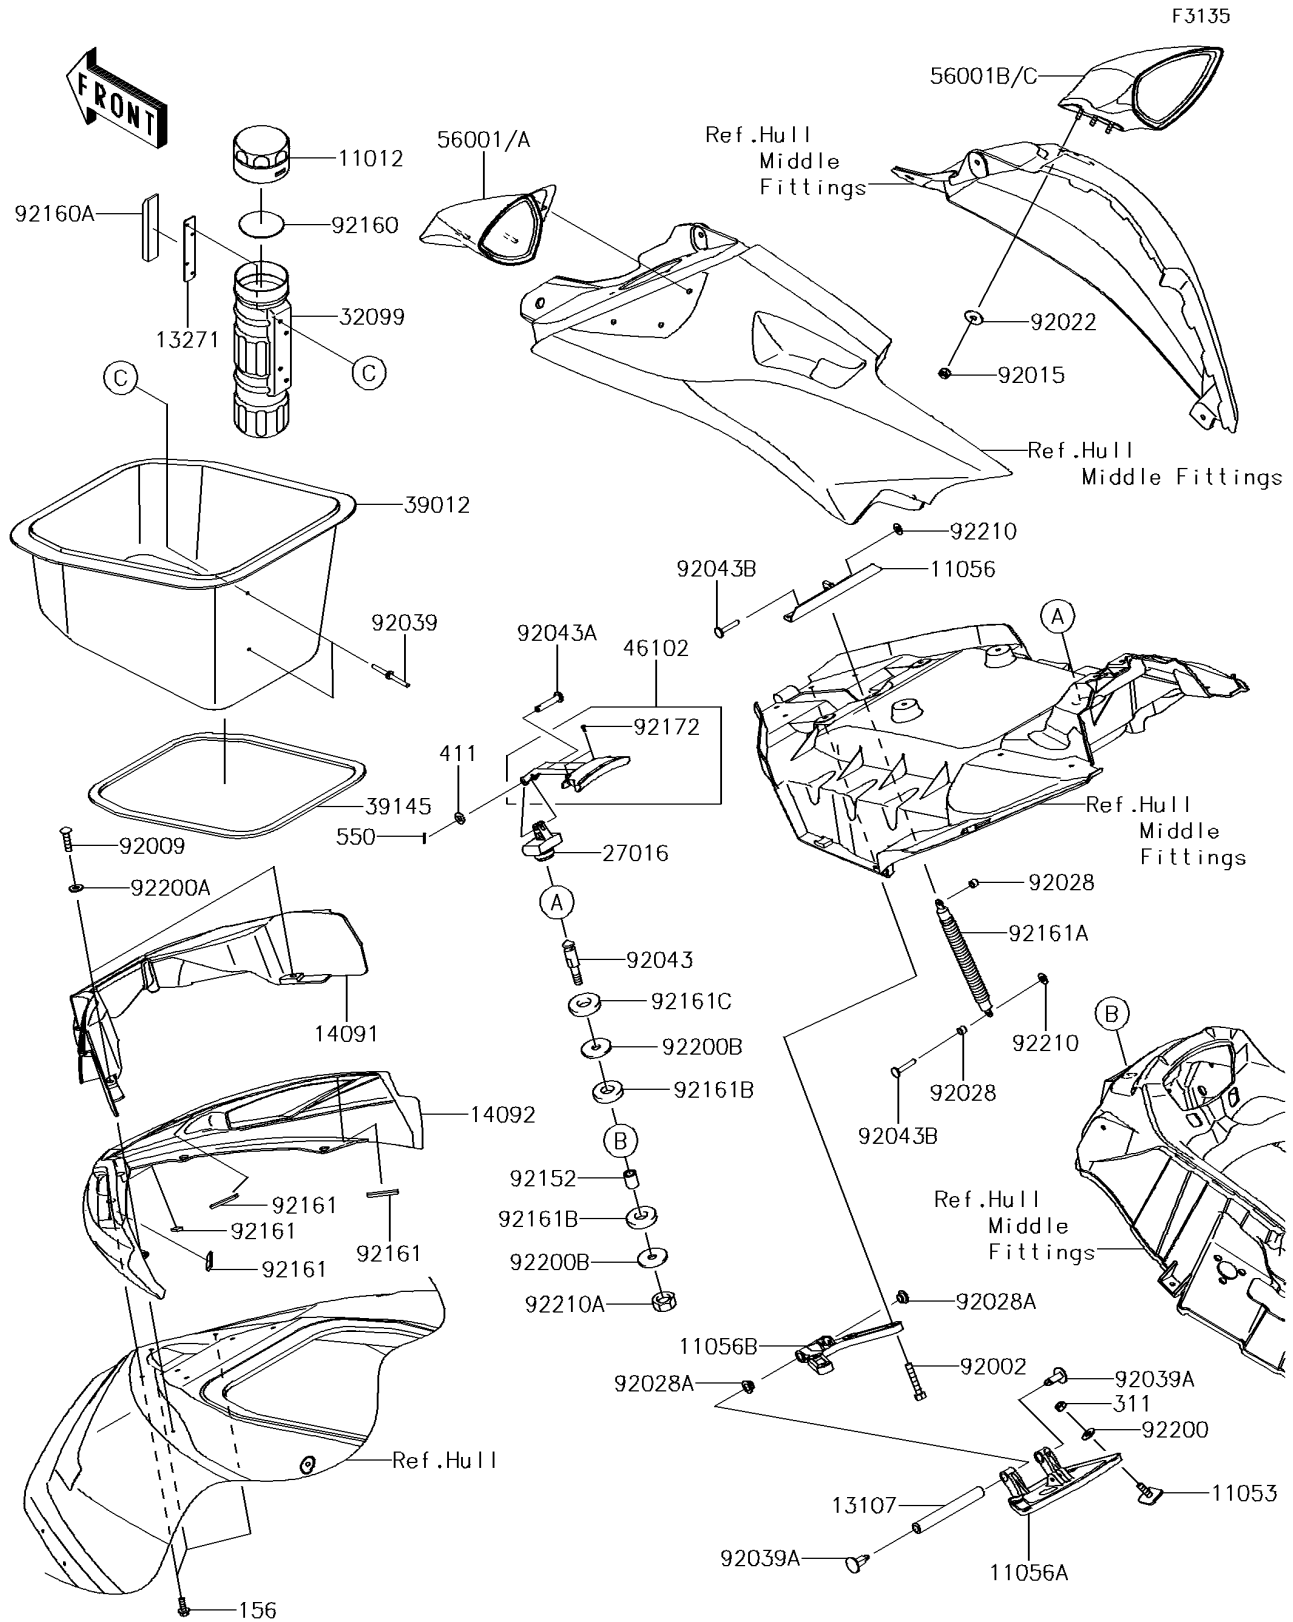

2014 JET SKI® ULTRA® 310R PARTS DIAGRAM

Hull Front Fittings

2014 JET SKI® ULTRA® 310R PARTS LIST

Hull Front Fittings

ITEM NAME	PART NUMBER	QUANTITY
CAP,FIRE EXTINGUISHER (Ref # 11012)	11012-3766	1
BRACKET (Ref # 11053)	11053-3776	4
BRACKET (Ref # 11056)	11056-3703	1
BRACKET (Ref # 11056A)	11056-3725	1
BRACKET (Ref # 11056B)	11056-3726	1
SHAFT,FRONT HINGE (Ref # 13107)	13107-3802	1
PLATE,FIRE EXTINGUISHER (Ref # 13271)	13271-3775	1
COVER,FR,INSIDE (Ref # 14091)	14091-3828	1
COVER,FR,TOP,EBONY (Ref # 14092)	14092-0775-H8	1
LOCK-ASSY,HATCH (Ref # 27016)	27016-3761	1
CASE,FIRE EXTINGUISHER (Ref # 32099)	32099-3769	1
CASE-STORAGE (Ref # 39012)	39012-0034	1
TRIM-SEAL,L=1627 (Ref # 39145)	39145-3807	1
ROD,HATCH LOCK (Ref # 46102)	46102-3734	1
MIRROR-ASSY,LH,L.GREEN (Ref # 56001A)	56001-0265-777	1
MIRROR-ASSY,RH,L.GREEN (Ref # 56001C)	56001-0266-777	1
BOLT,6X30 (Ref # 92002)	92002-3726	4
SCREW,TAPPING,6X20 (Ref # 92009)	92009-3842	2
NUT,LOCK,6MM (Ref # 92015)	92015-3766	6
WASHER,6.5X20X1.5 (Ref # 92022)	92022-3710	6
BUSHING (Ref # 92028)	92028-3765	2
BUSHING (Ref # 92028A)	92028-3770	2
RIVET (Ref # 92039)	92039-3783	2
RIVET (Ref # 92039A)	92039-3788	2
PIN (Ref # 92043)	92043-0754	1
PIN,6X33 (Ref # 92043A)	92043-0795	1
PIN,6X33 (Ref # 92043B)	92043-3748	2
COLLAR,8.2X14X16.2 (Ref # 92152)	92152-0979	1
DAMPER (Ref # 92160)	92160-3814	1