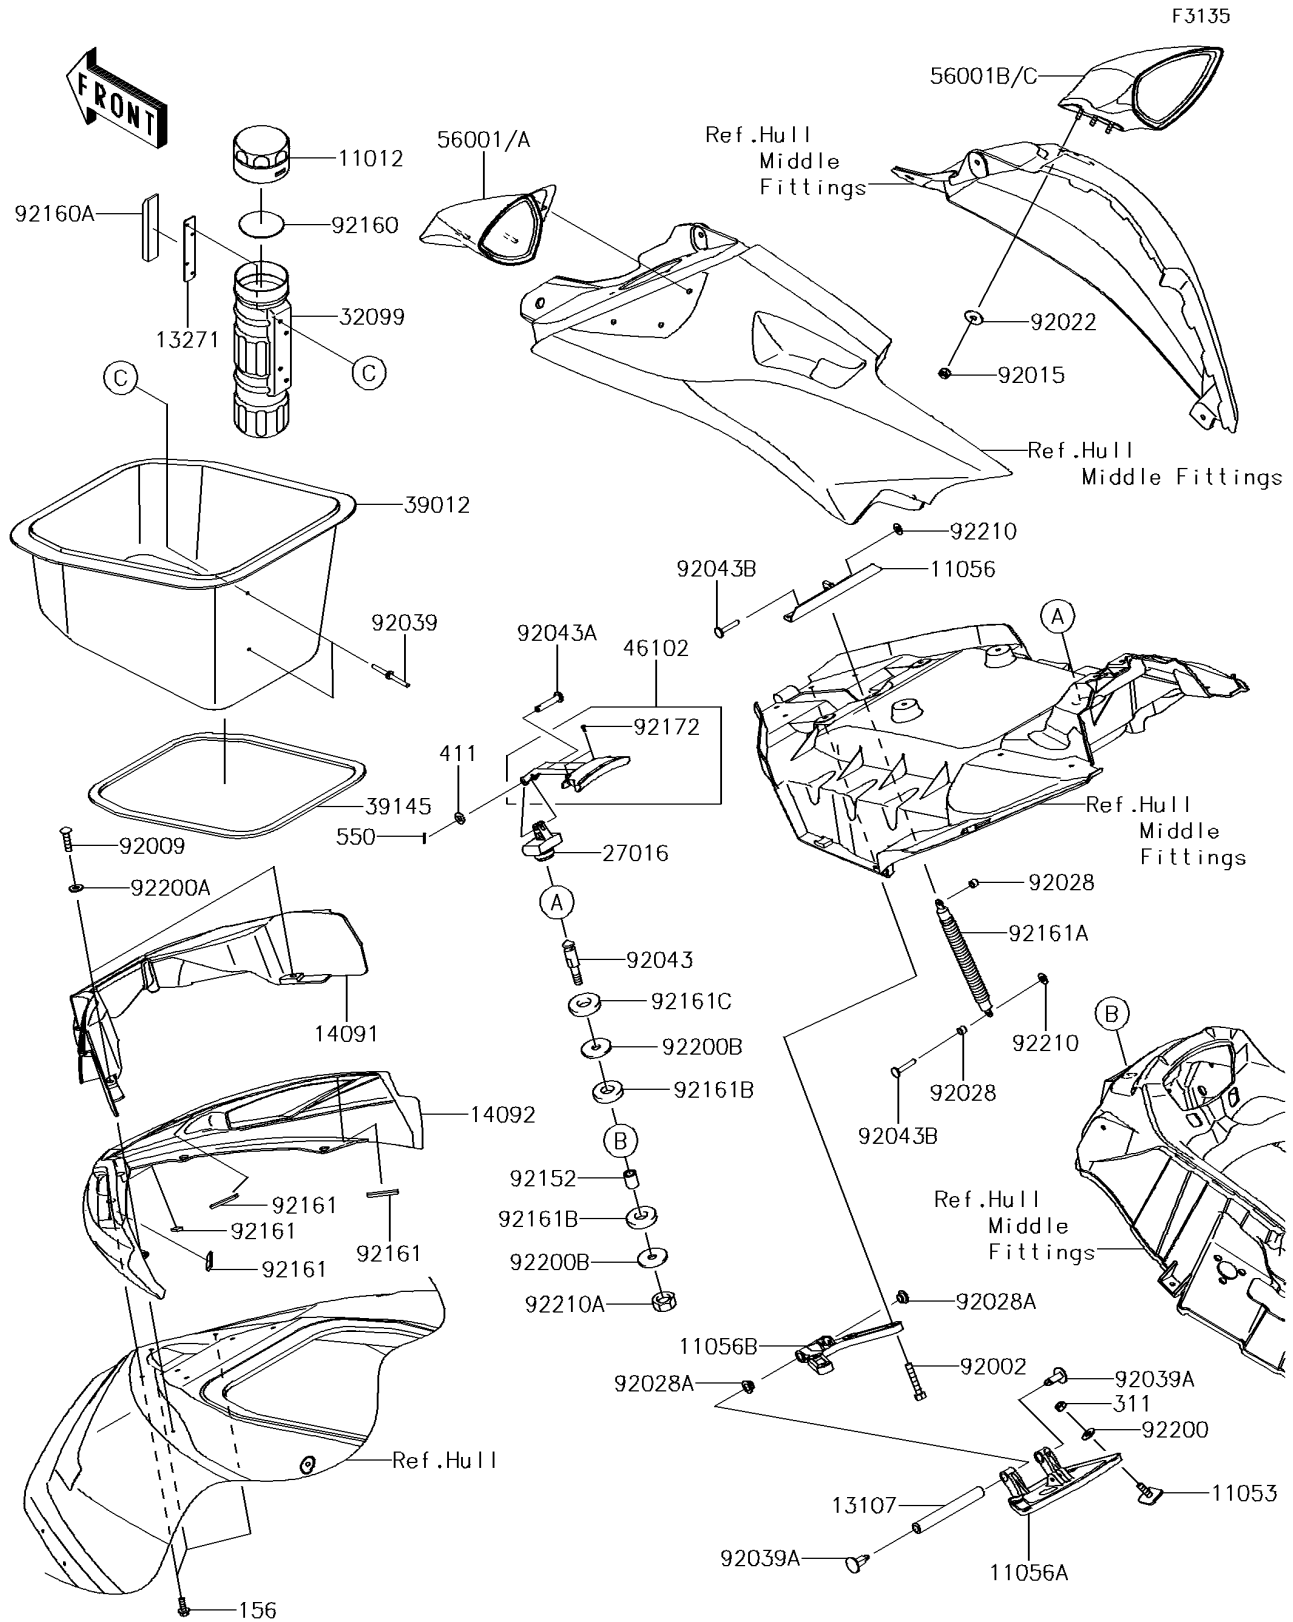

2015 JET SKI® ULTRA® 310R PARTS DIAGRAM

Hull Front Fittings

2015 JET SKI® ULTRA® 310R PARTS LIST

Hull Front Fittings

ITEM NAME	PART NUMBER	QUANTITY
CAP,FIRE EXTINGUISHER (Ref # 11012)	11012-3766	1
BRACKET (Ref # 11053)	11053-3776	4
BRACKET (Ref # 11056)	11056-3703	1
BRACKET (Ref # 11056A)	11056-3725	1
BRACKET (Ref # 11056B)	11056-3726	1
SHAFT,FRONT HINGE (Ref # 13107)	13107-3802	1
PLATE,FIRE EXTINGUISHER (Ref # 13271)	13271-3775	1
COVER,FR,INSIDE (Ref # 14091)	14091-3828	1
COVER,FR,TOP,EBONY (Ref # 14092)	14092-0775-H8	1
LOCK-ASSY,HATCH (Ref # 27016)	27016-3761	1
CASE,FIRE EXTINGUISHER (Ref # 32099)	32099-3769	1
CASE-STORAGE (Ref # 39012)	39012-0034	1
TRIM-SEAL,L=1627 (Ref # 39145)	39145-3807	1
ROD,HATCH LOCK (Ref # 46102)	46102-3734	1
MIRROR-ASSY,LH,L.GREEN (Ref # 56001A)	56001-0265-777	1
MIRROR-ASSY,RH,L.GREEN (Ref # 56001C)	56001-0266-777	1
BOLT,6X30 (Ref # 92002)	92002-3726	4
SCREW,TAPPING,6X20 (Ref # 92009)	92009-3842	2
NUT,LOCK,6MM (Ref # 92015)	92015-3766	6
WASHER,6.5X20X1.5 (Ref # 92022)	92022-3710	6
BUSHING (Ref # 92028)	92028-3765	2
BUSHING (Ref # 92028A)	92028-3770	2
RIVET (Ref # 92039)	92039-3783	2
RIVET (Ref # 92039A)	92039-3788	2
PIN (Ref # 92043)	92043-0754	1
PIN,6X33 (Ref # 92043A)	92043-0795	1
PIN,6X33 (Ref # 92043B)	92043-3748	2
COLLAR,8.2X14X16.2 (Ref # 92152)	92152-0979	1
DAMPER (Ref # 92160)	92160-3814	1