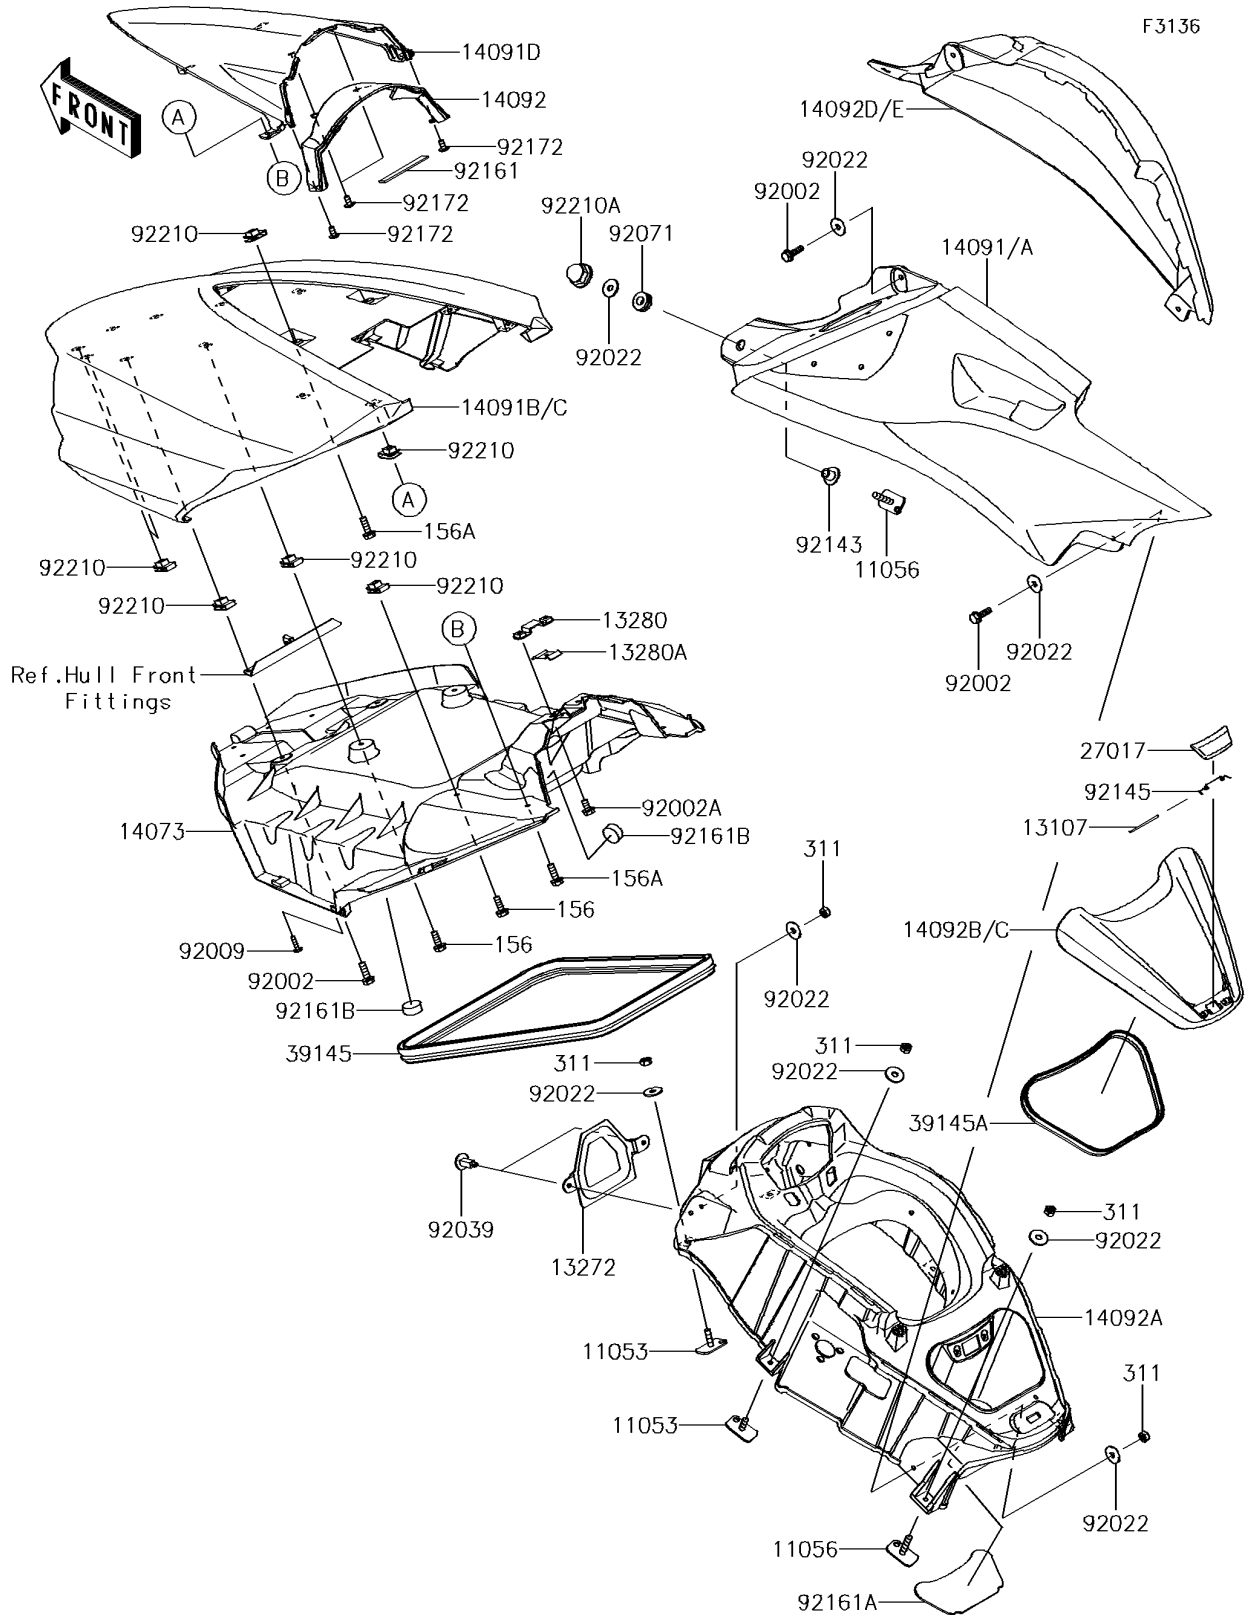

2018 JET SKI® ULTRA® 310R PARTS DIAGRAM

Hull Middle Fittings

2018 JET SKI® ULTRA® 310R PARTS LIST

Hull Middle Fittings

ITEM NAME	PART NUMBER	QUANTITY
BRACKET (Ref # 11053)	11053-3776	4
BRACKET (Ref # 11056)	11056-3724	4
SHAFT (Ref # 13107)	13107-3790	1
PLATE,INTAKE COVER (Ref # 13272)	13272-1221	1
HOLDER,ROD (Ref # 13280)	13280-3749	1
HOLDER,ROD (Ref # 13280A)	13280-3751	1
DUCT,HATCH,INNER (Ref # 14073)	14073-3837	1
COVER,SIDE,LH,M.S.WHITE+EBY (Ref # 14091)	14091-3780-57J	1
COVER,FR HATCH,M.S.WHITE+EBY (Ref # 14091B)	14091-3824-57J	1
COVER,METER,FR (Ref # 14091D)	14091-3825	1
COVER,METER,RR,EBONY (Ref # 14092)	14092-0776-H8	1
COVER,HANDLE,F.BLACK (Ref # 14092A)	14092-1123-6Z	1
COVER,CENTER STORAGE,M.S.WHITE (Ref # 14092B)	14092-3701-31Y	1
COVER,SIDE,RH,M.S.WHITE+EBY (Ref # 14092D)	14092-3708-57J	1
BOLT-WP,6X18 (Ref # 156)	156R0618	4
BOLT-WP,6X20 (Ref # 156A)	156R0620	4
LOCK,CENTER STORAGE (Ref # 27017)	27017-3726	1
NUT-HEX,6MM (Ref # 311)	311R0600	10
TRIM-SEAL (Ref # 39145)	39145-3793	1
TRIM-SEAL,L=720 (Ref # 39145A)	39145-3802	1
BOLT,6X20 (Ref # 92002)	92002-3755	6
BOLT,6X12 (Ref # 92002A)	92002-3763	2
SCREW,TAPPING,4X16 (Ref # 92009)	92009-3849	2
WASHER,6.5X20X1.5 (Ref # 92022)	92022-3710	16
RIVET (Ref # 92039)	92039-3788	2
GROMMET (Ref # 92071)	92071-3716	2
COLLAR (Ref # 92143)	92143-3750	2
SPRING (Ref # 92145)	92145-3729	1
DAMPER,16X100X3.18 (Ref # 92161)	92161-0968	1

2018 JET SKI® ULTRA® 310R PARTS LIST

Hull Middle Fittings

ITEM NAME	PART NUMBER	QUANTITY
DAMPER,CENTER STORAGE (Ref # 92161A)	92161-3773	1
DAMPER (Ref # 92161B)	92161-3790	4
SCREW,5X12 (Ref # 92172)	92172-3714	4
NUT,6MM (Ref # 92210)	92210-3768	14
NUT,CAP,6MM (Ref # 92210A)	92210-3785	2