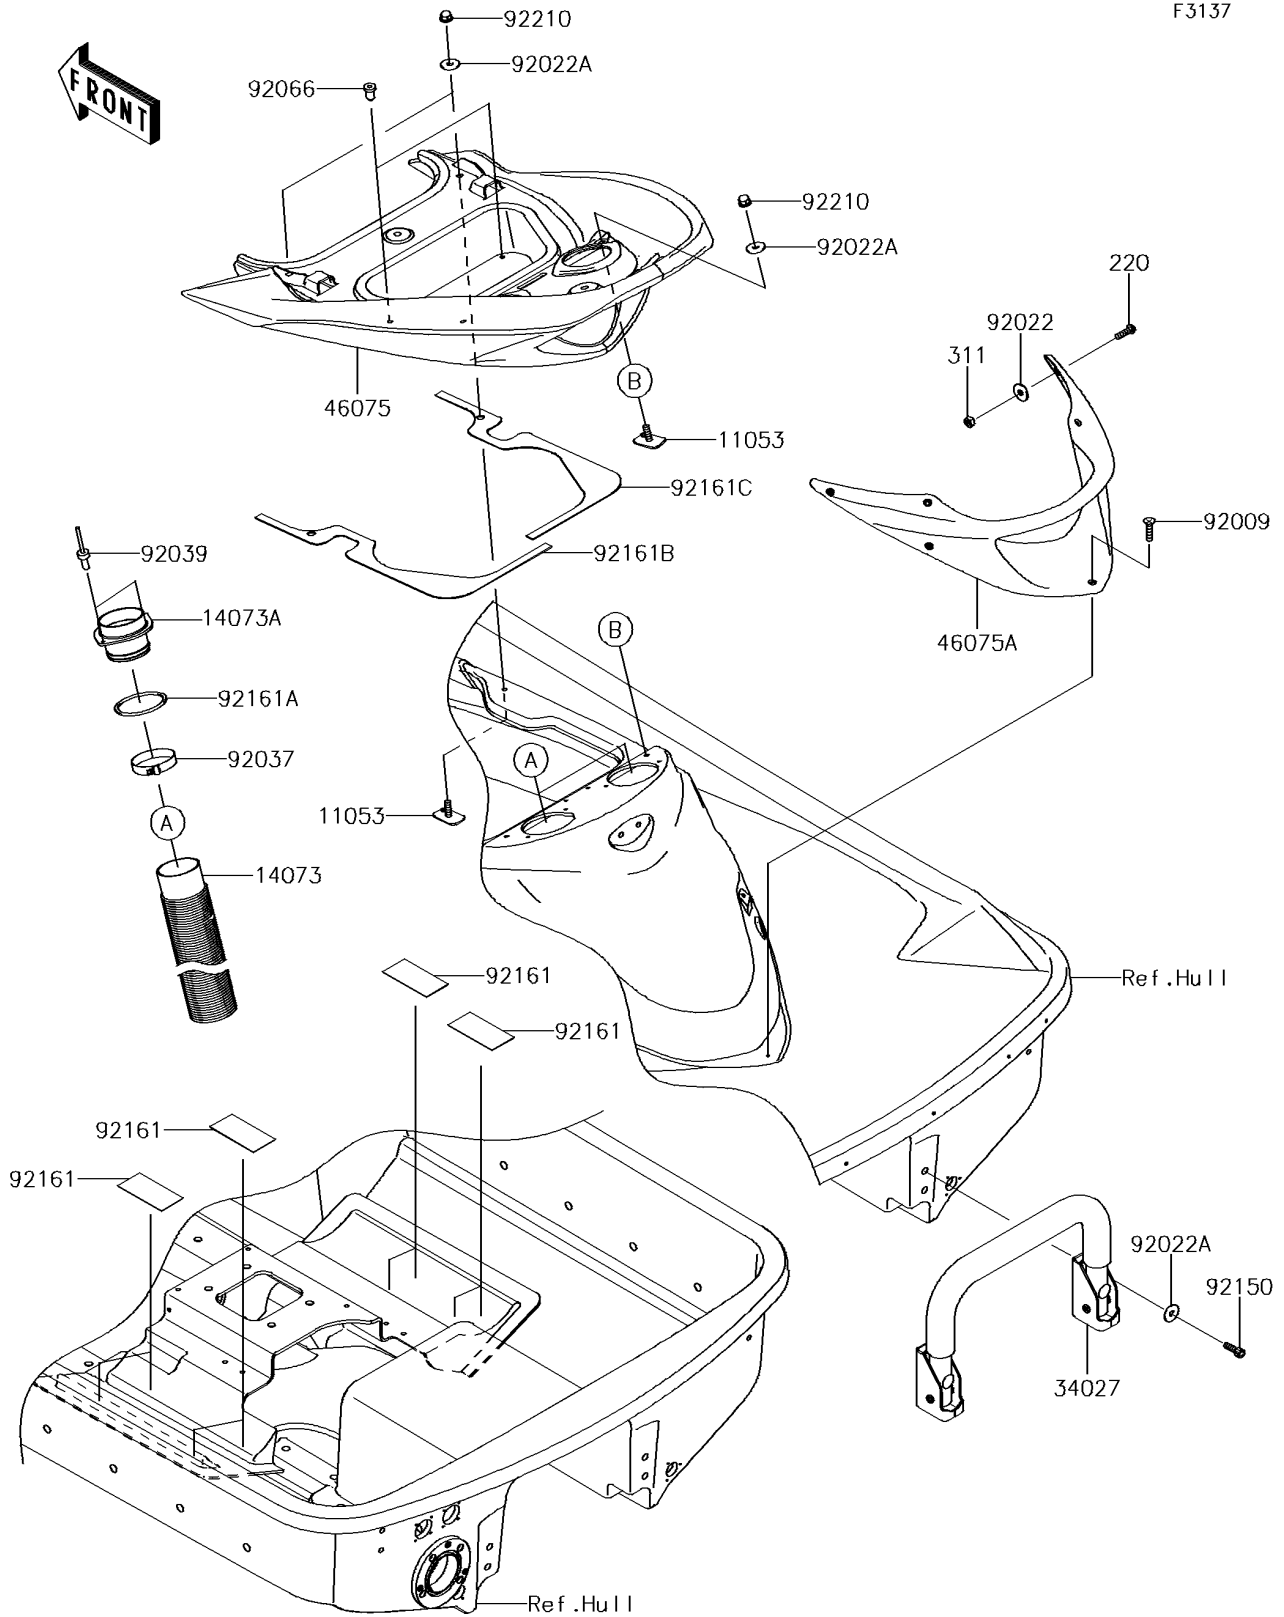

2015 JET SKI® ULTRA® 310R PARTS DIAGRAM

Hull Rear Fittings

F3137

2015 JET SKI® ULTRA® 310R PARTS LIST

Hull Rear Fittings

ITEM NAME	PART NUMBER	QUANTITY
BRACKET (Ref # 11053)	11053-3776	4
DUCT,L=800 (Ref # 14073)	14073-3804	2
DUCT (Ref # 14073A)	14073-3805	2
SCREW-PAN-CROS,6X20 (Ref # 220)	220R0620	6
NUT-HEX,6MM (Ref # 311)	311AA0600	6
STEP-ASSY (Ref # 34027)	34027-0067	1
GRIP,RR (Ref # 46075)	46075-0589	1
GRIP,HANDLE (Ref # 46075A)	46075-3765	1
SCREW,TAPPING,6X20 (Ref # 92009)	92009-3842	1
WASHER,6.5X20X1.6 (Ref # 92022)	92022-1557	6
WASHER,6.5X20X1.5 (Ref # 92022A)	92022-3710	8
CLAMP (Ref # 92037)	92037-3738	2
RIVET (Ref # 92039)	92039-3775	4
PLUG (Ref # 92066)	92066-3773	2
BOLT,SOCKET,6X18 (Ref # 92150)	92150-3775	4
DAMPER (Ref # 92161)	92161-3728	8
DAMPER (Ref # 92161A)	92161-3769	2
DAMPER (Ref # 92161B)	92161-3781	1
DAMPER (Ref # 92161C)	92161-3782	1
NUT,CAP,6MM (Ref # 92210)	92210-3785	4