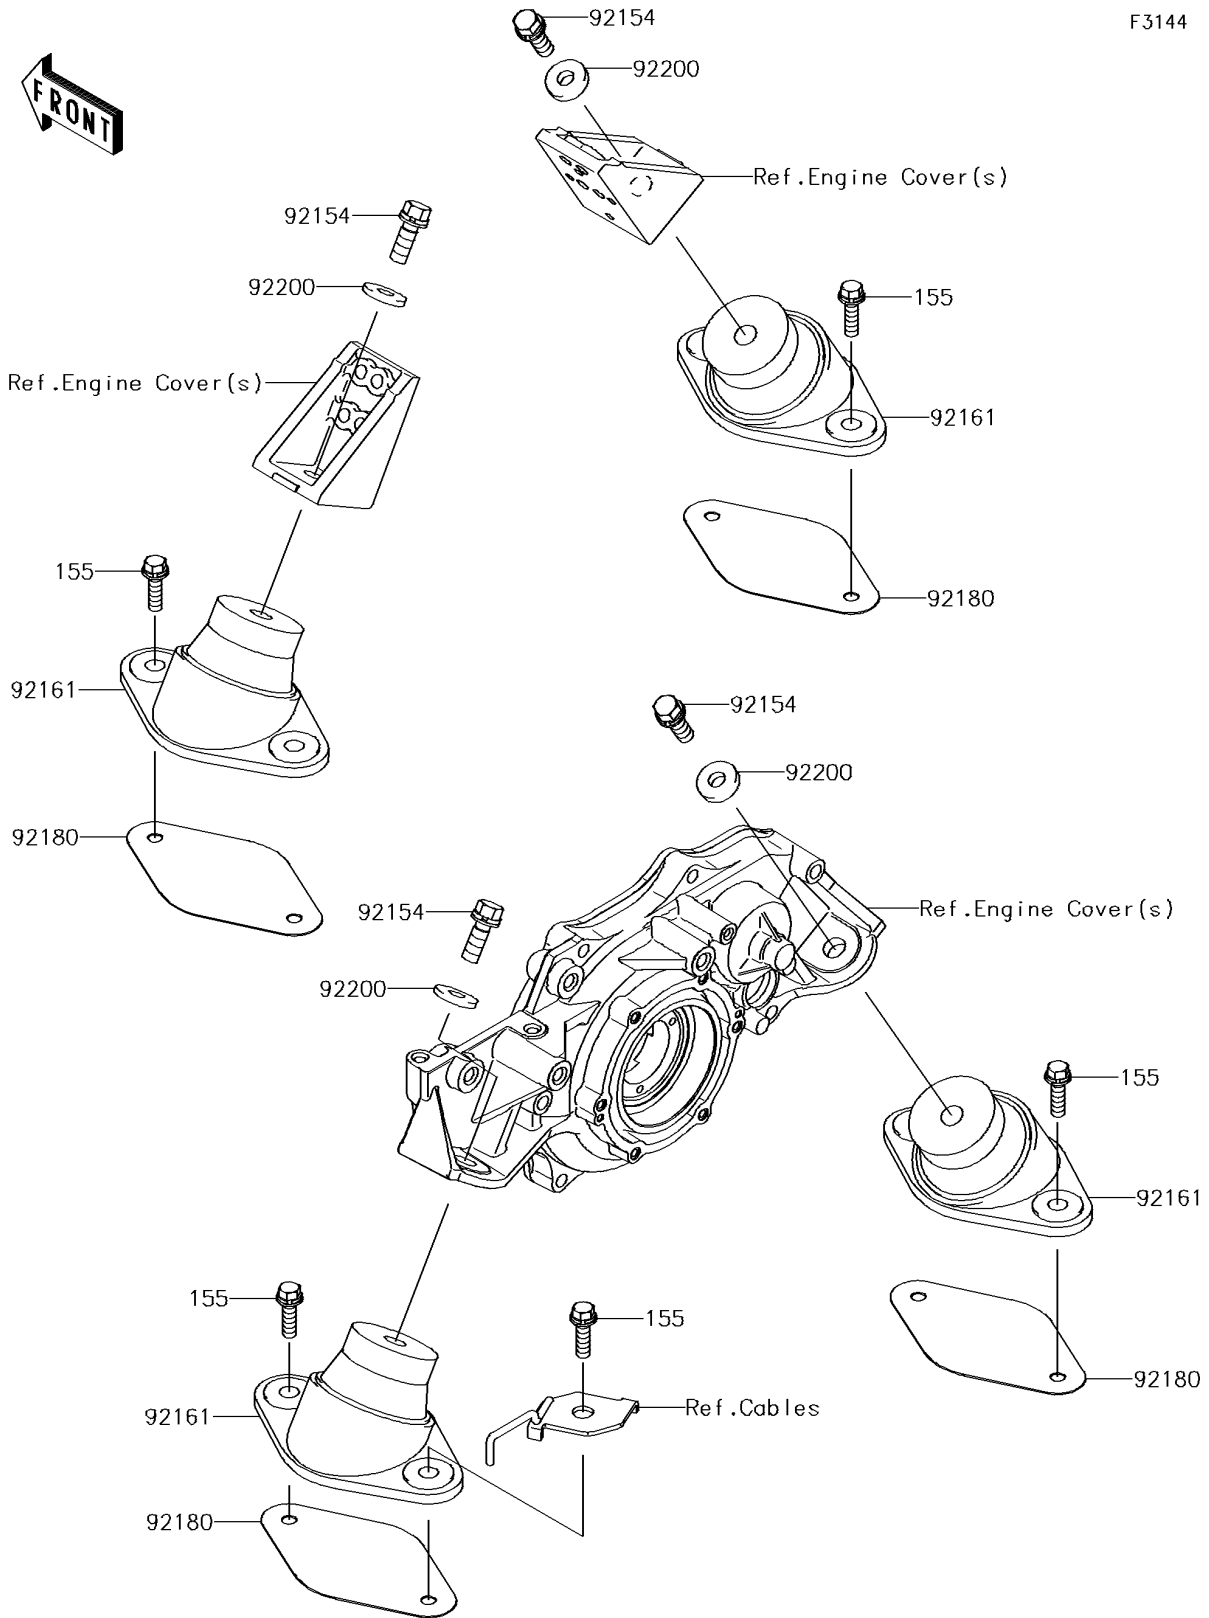

# 2015 JET SKI® ULTRA® 310R PARTS DIAGRAM

## Engine Mount

F3144

## 2015 JET SKI® ULTRA® 310R PARTS LIST

### Engine Mount

ITEM NAME	PART NUMBER	QUANTITY
BOLT-WSP-SMALL,8X30 (Ref # 155)	155R0830	8
BOLT,WSP,10X30 (Ref # 92154)	92154-3715	4
DAMPER,ENGINE MOUNT (Ref # 92161)	92161-3789	4
SHIM,T=1.0 (Ref # 92180)	92180-3716	AR
WASHER,10.5X26X4 (Ref # 92200)	92200-3798	4