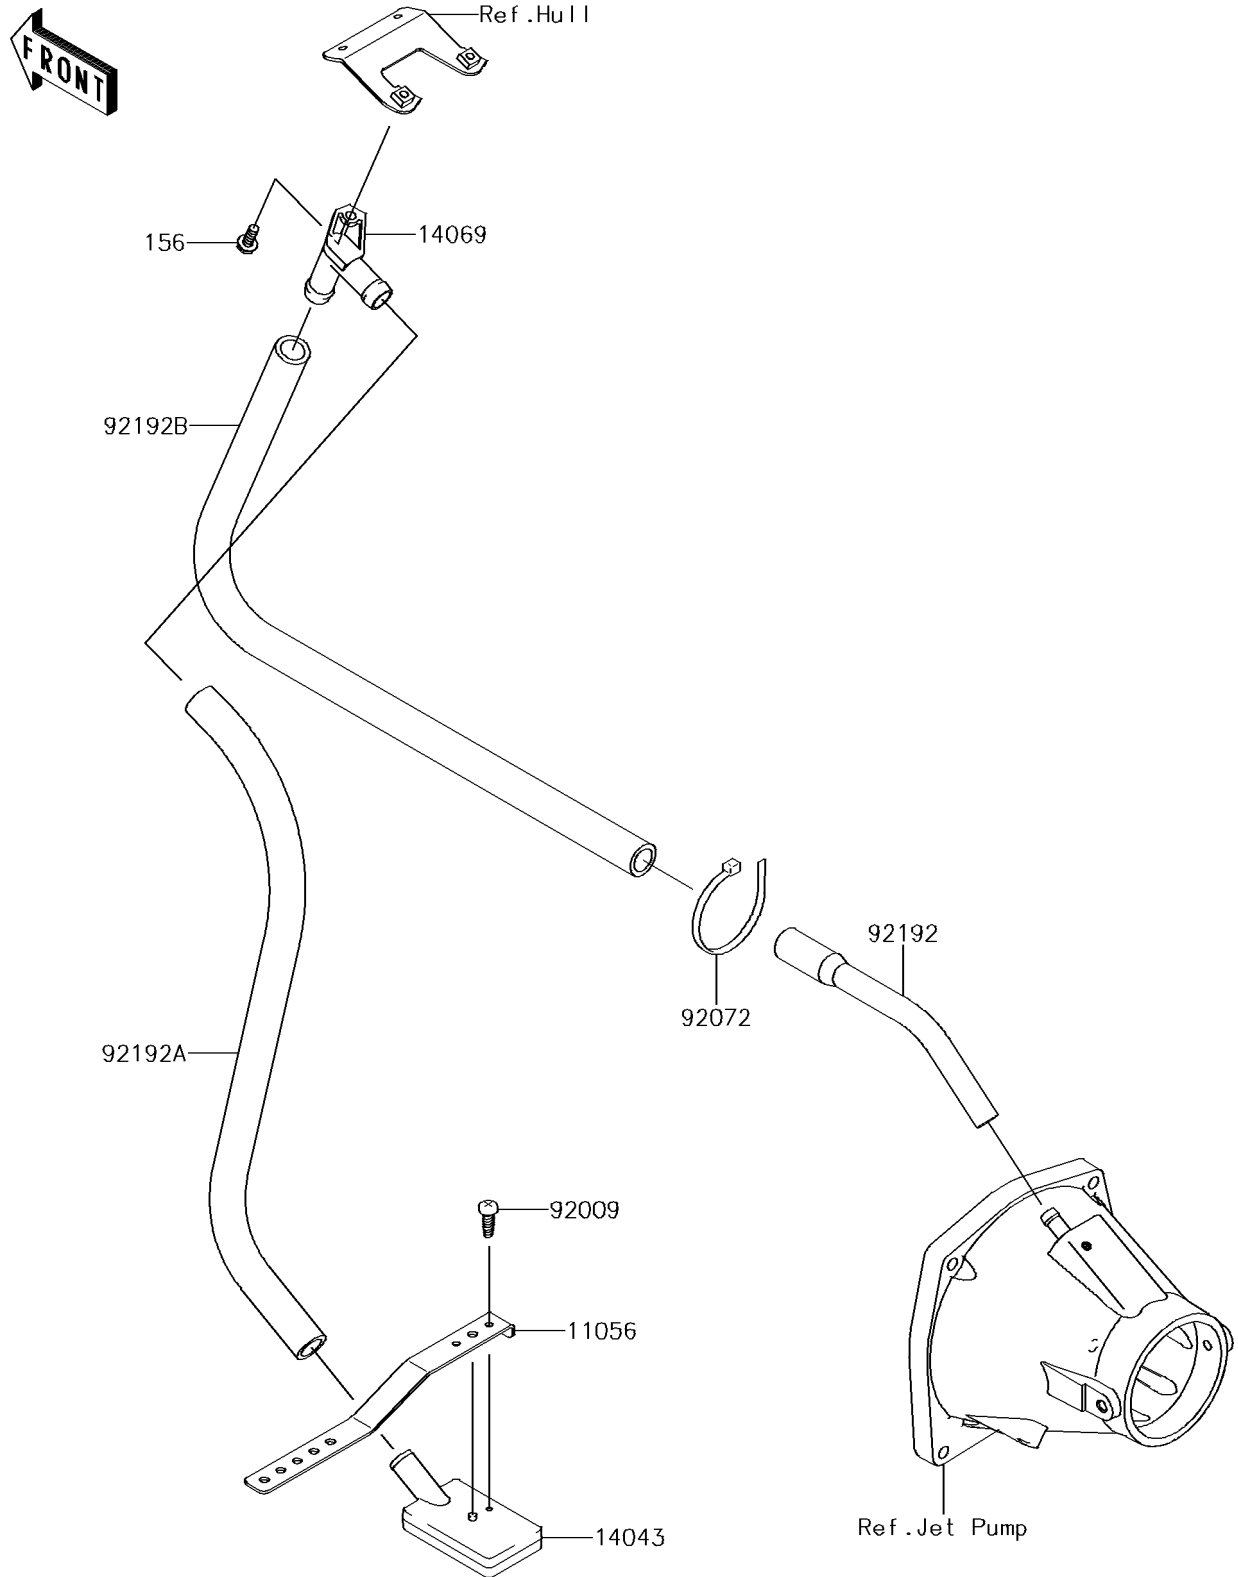

2015 JET SKI® ULTRA® 310R PARTS DIAGRAM

Bilge System

F3145

2015 JET SKI® ULTRA® 310R PARTS LIST

Bilge System

ITEM NAME	PART NUMBER	QUANTITY
BRACKET,LH&RH (Ref # 11056)	11056-3721	1
FILTER (Ref # 14043)	14043-3711	1
BREATHER (Ref # 14069)	14069-3708	1
BOLT-WP,6X16 (Ref # 156)	156R0616	1
SCREW,TAPPING,4X14 (Ref # 92009)	92009-3762	1
BAND,L=188.85 (Ref # 92072)	92072-0105	1
TUBE,HULL-NOZZLE (Ref # 92192)	92192-3753	1
TUBE,FILTER-BREATHER (Ref # 92192A)	92192-3755	1
TUBE,BREATHER-HULL (Ref # 92192B)	92192-3826	1