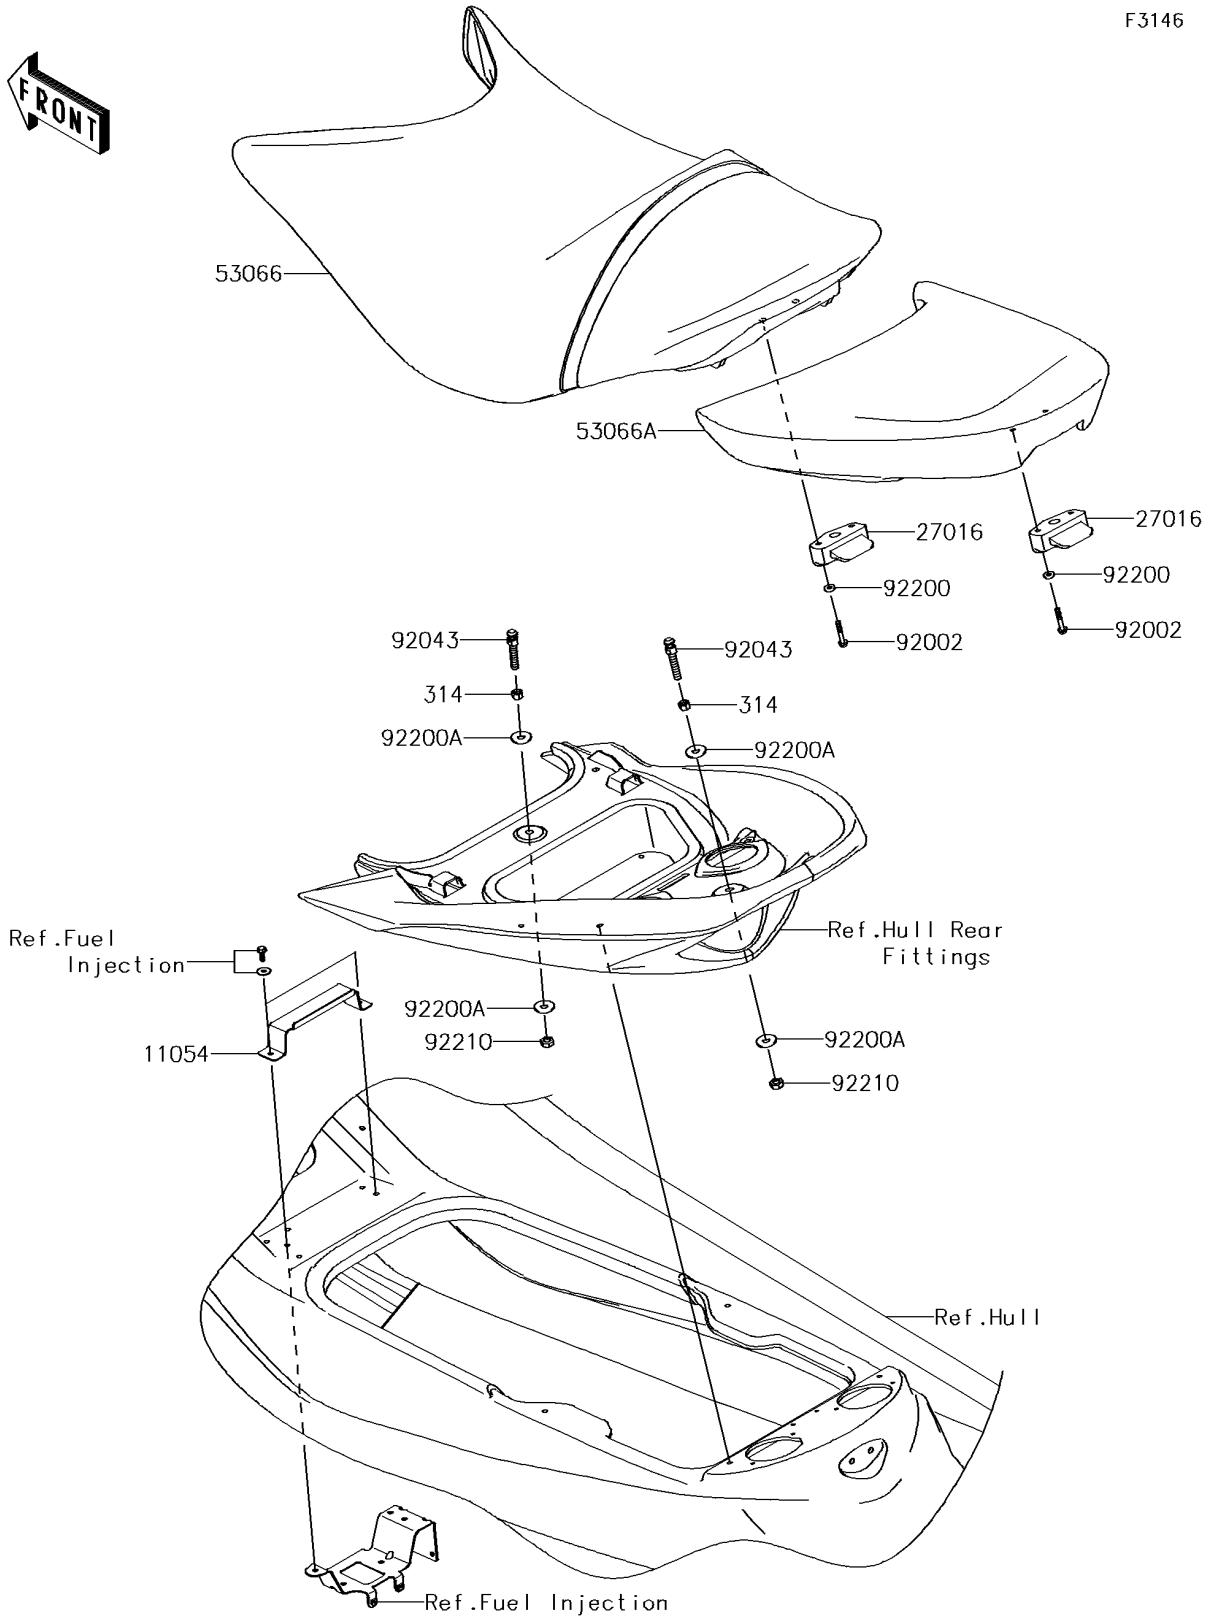

2015 JET SKI® ULTRA® 310R PARTS DIAGRAM

Seat

F3146

2015 JET SKI® ULTRA® 310R PARTS LIST

Seat

ITEM NAME	PART NUMBER	QUANTITY
BRACKET,FRONT SEAT (Ref # 11054)	11054-3702	1
LOCK-ASSY,SEAT,FR&RR (Ref # 27016)	27016-3758	2
NUT-HEX-FINE,10MM (Ref # 314)	314R1000	2
SEAT-ASSY,FR,GRN/BLK+BAND GRN (Ref # 53066)	53066-0407-41P	1
SEAT-ASSY,RR,GREEN/BLACK (Ref # 53066A)	53066-0419-336	1
BOLT,6X40 (Ref # 92002)	92002-3716	4
PIN (Ref # 92043)	92043-3763	2
WASHER,6.5X16X2.0 (Ref # 92200)	92200-1543	4
WASHER (Ref # 92200A)	92200-3762	4
NUT,LOCK,10MM (Ref # 92210)	92210-3792	2