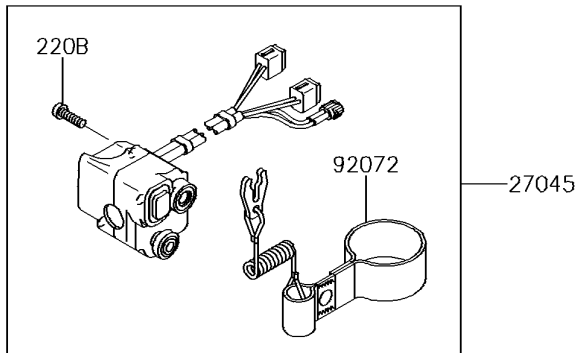

2015 JET SKI® ULTRA® 310R PARTS DIAGRAM

Handlebar

F3172

2015 JET SKI® ULTRA® 310R PARTS LIST

Handlebar

ITEM NAME	PART NUMBER	QUANTITY
BRACKET (Ref # 11056)	11056-2688	1
BOLT-SOCKET,8X40 (Ref # 120)	120R0840	4
SHAFT (Ref # 13107)	13107-3766	1
PLATE (Ref # 13272)	13272-1520	1
COVER,F.BLACK (Ref # 14092)	14092-1124-6Z	1
SCREW-PAN-CROS,5X14 (Ref # 220)	220R0514	1
SCREW-PAN-CROS,5X25 (Ref # 220A)	220R0525	2
SCREW-PAN-CROS,5X30 (Ref # 220B)	220R0530	3
SWITCH-ASSY,STOP&START (Ref # 27045)	27045-3767	1
HANDLE-COMP,F.BLACK (Ref # 39058)	39058-0021-6Z	1
LEVER-ASSY-THROTTLE (Ref # 39074)	39074-3729	1
LEVER-THROTTLE (Ref # 39075)	39075-3715	1
PAD-HANDLE (Ref # 39087A)	39087-0012	1
WASHER-PLAIN,8MM (Ref # 411)	411S0800	4
HOLDER-HANDLE,OFF SET 5MM (Ref # 46012)	46012-0333	2
HOLDER-HANDLE (Ref # 46012A)	46012-0334	2
HOLDER-HANDLE (Ref # 46012B)	46012-0336	2
HOLDER-HANDLE (Ref # 46012C)	46012-0339	1
WASHER-SPRING,8MM (Ref # 461)	461S0800	4
BOLT,6X12 (Ref # 92002)	92002-3763	1
RING-SNAP (Ref # 92033)	92033-3723	1
CLAMP,SPEED,L=58 (Ref # 92037)	92037-1163	3
RIVET (Ref # 92039)	92039-3785	4
GROMMET (Ref # 92071)	92071-3716	2
BAND,TETHER SWITCH (Ref # 92072)	92072-3809	1
BAND,L=372.24 (Ref # 92072A)	92072-3883	1
SPRING (Ref # 92144)	92144-3749	1
BOLT,8X30 (Ref # 92151)	92151-3771	4
COLLAR,12.5X28X5 (Ref # 92152)	92152-1850	4

2015 JET SKI® ULTRA® 310R PARTS LIST

Handlebar

ITEM NAME	PART NUMBER	QUANTITY
DAMPER,SPEED CONTROL (Ref # 92160)	92160-1625	1
WASHER,10.5X24X1.5 (Ref # 92200)	92200-0154	2
WASHER (Ref # 92200A)	92200-3738	2
NUT,LOCK,10MM (Ref # 92210)	92210-3792	2