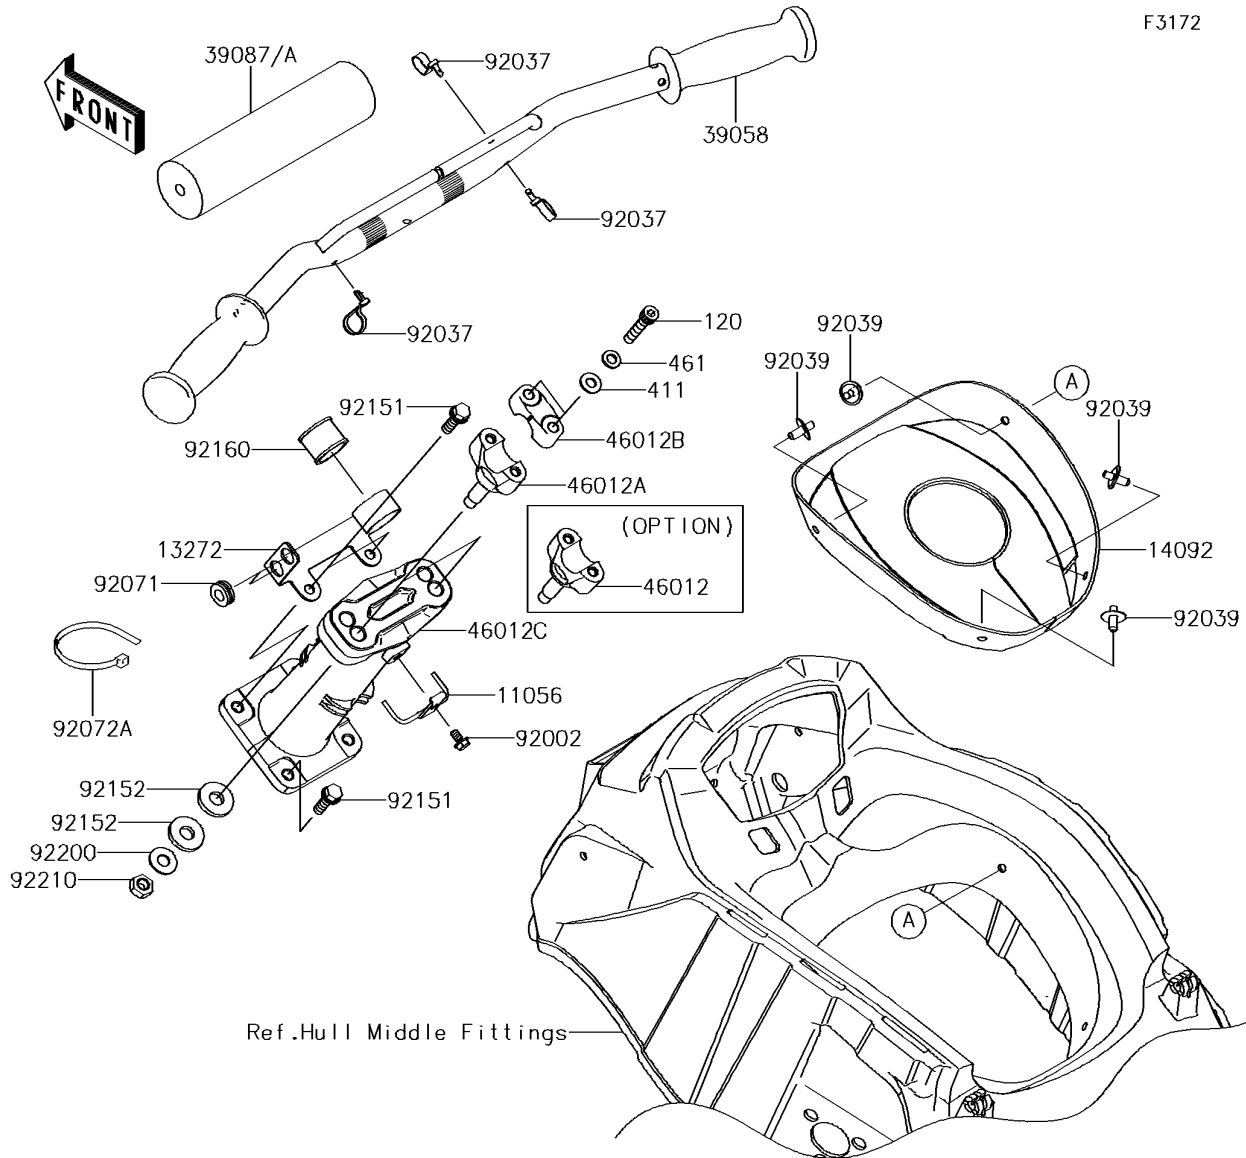

2015 JET SKI® ULTRA® 310R PARTS DIAGRAM

Handlebar

F3172

2015 JET SKI® ULTRA® 310R PARTS LIST

Handlebar

ITEM NAME	PART NUMBER	QUANTITY
BRACKET (Ref # 11056)	11056-2688	1
BOLT-SOCKET,8X40 (Ref # 120)	120R0840	4
SHAFT (Ref # 13107)	13107-3766	1
PLATE (Ref # 13272)	13272-1520	1
COVER,F.BLACK (Ref # 14092)	14092-1124-6Z	1
SCREW-PAN-CROS,5X14 (Ref # 220)	220R0514	1
SCREW-PAN-CROS,5X25 (Ref # 220A)	220R0525	2
SCREW-PAN-CROS,5X30 (Ref # 220B)	220R0530	3
SWITCH-ASSY,STOP&START (Ref # 27045)	27045-3767	1
HANDLE-COMP,F.BLACK (Ref # 39058)	39058-0021-6Z	1
LEVER-ASSY-THROTTLE (Ref # 39074)	39074-3729	1
LEVER-THROTTLE (Ref # 39075)	39075-3715	1
PAD-HANDLE (Ref # 39087A)	39087-0012	1
WASHER-PLAIN,8MM (Ref # 411)	411S0800	4
HOLDER-HANDLE,OFF SET 5MM (Ref # 46012)	46012-0333	2
HOLDER-HANDLE (Ref # 46012A)	46012-0334	2
HOLDER-HANDLE (Ref # 46012B)	46012-0336	2
HOLDER-HANDLE (Ref # 46012C)	46012-0339	1
WASHER-SPRING,8MM (Ref # 461)	461S0800	4
BOLT,6X12 (Ref # 92002)	92002-3763	1
RING-SNAP (Ref # 92033)	92033-3723	1
CLAMP,SPEED,L=58 (Ref # 92037)	92037-1163	3
RIVET (Ref # 92039)	92039-3785	4
GROMMET (Ref # 92071)	92071-3716	2
BAND,TETHER SWITCH (Ref # 92072)	92072-3809	1
BAND,L=372.24 (Ref # 92072A)	92072-3883	1
SPRING (Ref # 92144)	92144-3749	1
BOLT,8X30 (Ref # 92151)	92151-3771	4
COLLAR,12.5X28X5 (Ref # 92152)	92152-1850	4

2015 JET SKI® ULTRA® 310R PARTS LIST

Handlebar

ITEM NAME	PART NUMBER	QUANTITY
DAMPER,SPEED CONTROL (Ref # 92160)	92160-1625	1
WASHER,10.5X24X1.5 (Ref # 92200)	92200-0154	2
WASHER (Ref # 92200A)	92200-3738	2
NUT,LOCK,10MM (Ref # 92210)	92210-3792	2