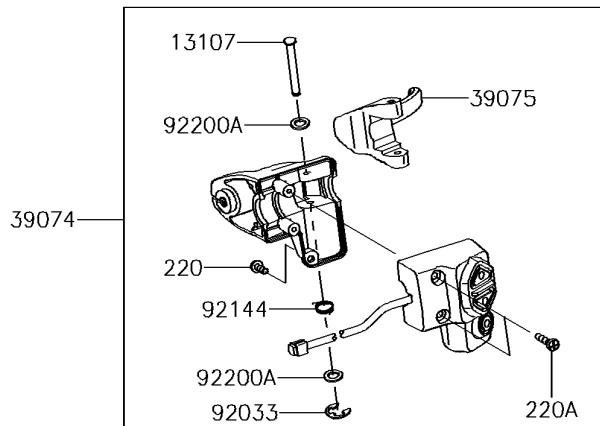

2015 JET SKI® ULTRA® 310R PARTS DIAGRAM

Handlebar

F3172

2015 JET SKI® ULTRA® 310R PARTS LIST

Handlebar

ITEM NAME	PART NUMBER	QUANTITY
BRACKET (Ref # 11056)	11056-2688	1
BOLT-SOCKET,8X40 (Ref # 120)	120R0840	4
SHAFT (Ref # 13107)	13107-3766	1
PLATE (Ref # 13272)	13272-1520	1
COVER,F.BLACK (Ref # 14092)	14092-1124-6Z	1
SCREW-PAN-CROS,5X14 (Ref # 220)	220R0514	1
SCREW-PAN-CROS,5X25 (Ref # 220A)	220R0525	2
SCREW-PAN-CROS,5X30 (Ref # 220B)	220R0530	3
SWITCH-ASSY,STOP&START (Ref # 27045)	27045-3767	1
HANDLE-COMP,F.BLACK (Ref # 39058)	39058-0021-6Z	1
LEVER-ASSY-THROTTLE (Ref # 39074)	39074-3729	1
LEVER-THROTTLE (Ref # 39075)	39075-3715	1
PAD-HANDLE (Ref # 39087A)	39087-0012	1
WASHER-PLAIN,8MM (Ref # 411)	411S0800	4
HOLDER-HANDLE,OFF SET 5MM (Ref # 46012)	46012-0333	2
HOLDER-HANDLE (Ref # 46012A)	46012-0334	2
HOLDER-HANDLE (Ref # 46012B)	46012-0336	2
HOLDER-HANDLE (Ref # 46012C)	46012-0339	1
WASHER-SPRING,8MM (Ref # 461)	461S0800	4
BOLT,6X12 (Ref # 92002)	92002-3763	1
RING-SNAP (Ref # 92033)	92033-3723	1
CLAMP,SPEED,L=58 (Ref # 92037)	92037-1163	3
RIVET (Ref # 92039)	92039-3785	4
GROMMET (Ref # 92071)	92071-3716	2
BAND,TETHER SWITCH (Ref # 92072)	92072-3809	1
BAND,L=372.24 (Ref # 92072A)	92072-3883	1
SPRING (Ref # 92144)	92144-3749	1
BOLT,8X30 (Ref # 92151)	92151-3771	4
COLLAR,12.5X28X5 (Ref # 92152)	92152-1850	4

2015 JET SKI® ULTRA® 310R PARTS LIST

Handlebar

ITEM NAME	PART NUMBER	QUANTITY
DAMPER,SPEED CONTROL (Ref # 92160)	92160-1625	1
WASHER,10.5X24X1.5 (Ref # 92200)	92200-0154	2
WASHER (Ref # 92200A)	92200-3738	2
NUT,LOCK,10MM (Ref # 92210)	92210-3792	2