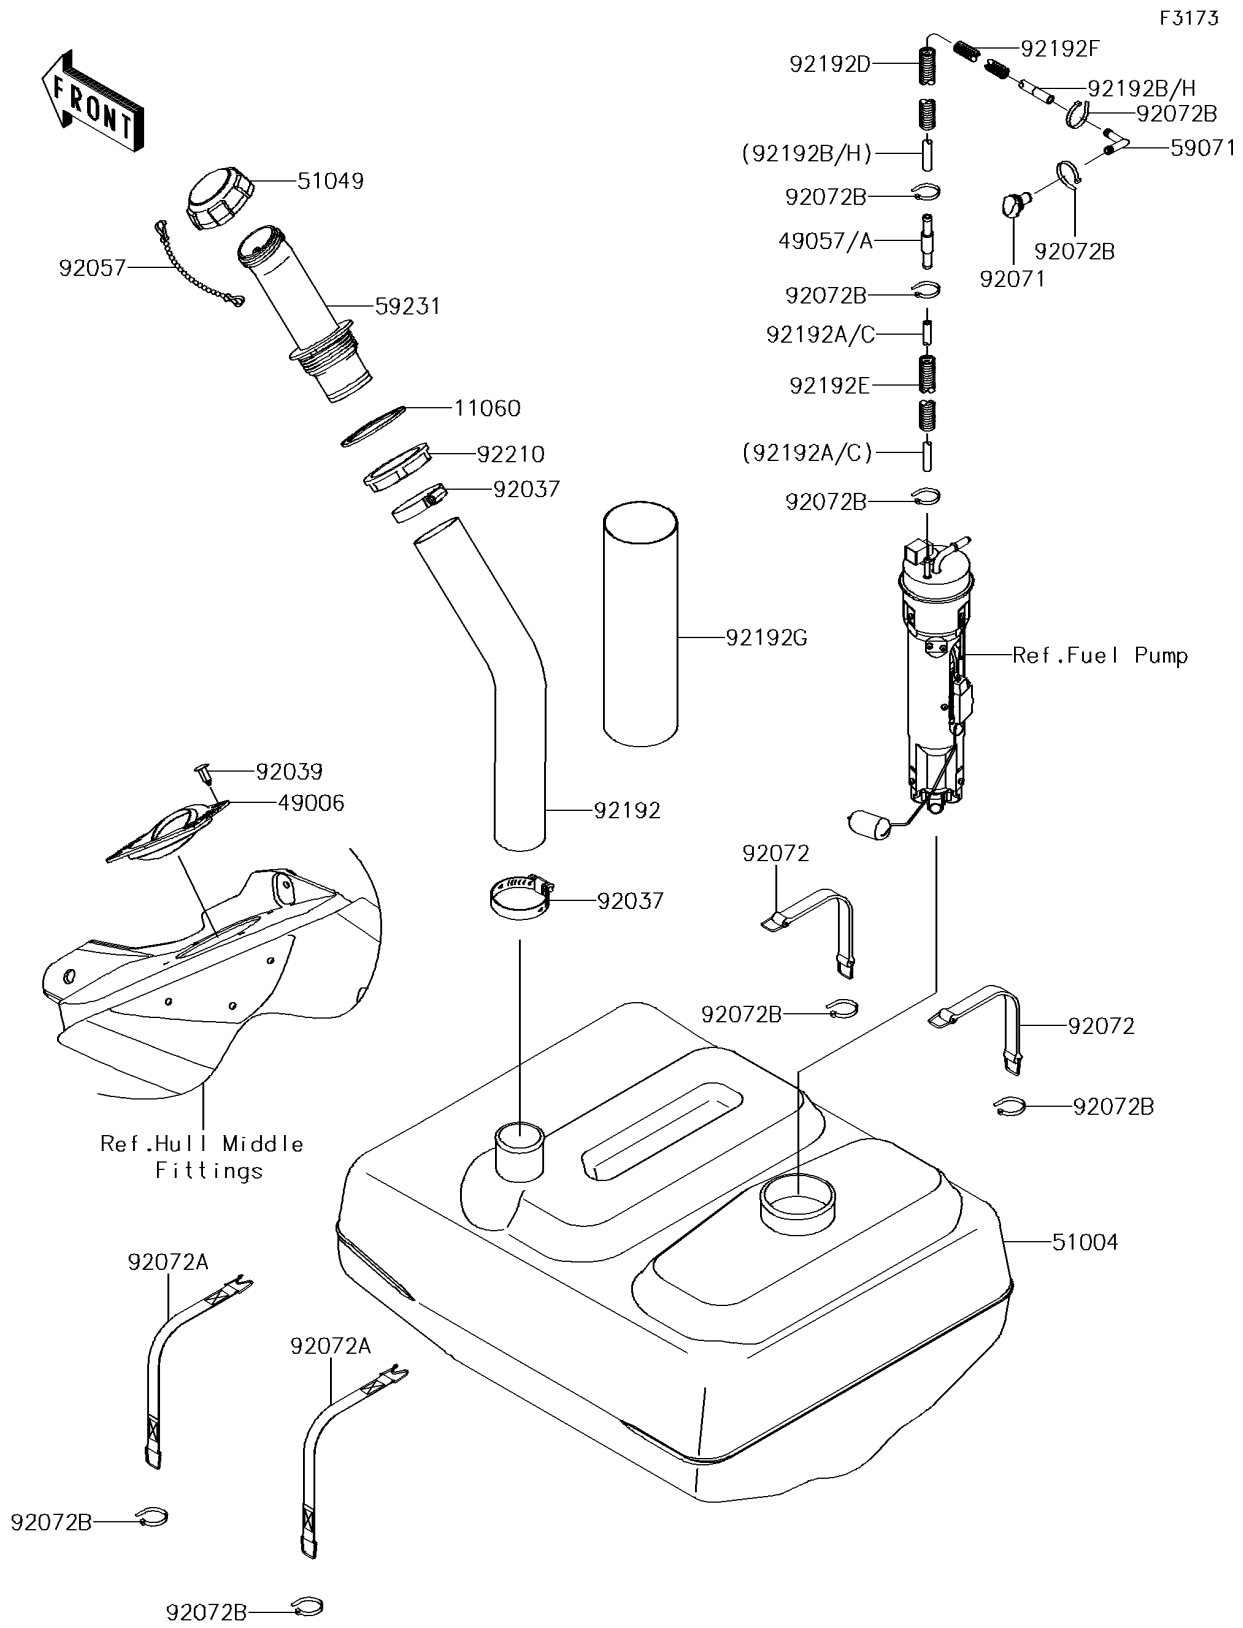

# 2016 JET SKI® ULTRA® 310R PARTS DIAGRAM

Fuel Tank

## 2016 JET SKI® ULTRA® 310R PARTS LIST

### Fuel Tank

ITEM NAME	PART NUMBER	QUANTITY
GASKET,FUEL-FILLER (Ref # 11060)	11060-3780	1
BOOT (Ref # 49006)	49006-3719	1
VALVE-RELIEF (Ref # 49057A)	49057-3707	1
TANK-FUEL (Ref # 51004)	51004-0710	1
CAP-TANK,FUEL (Ref # 51049)	51049-0713	1
JOINT (Ref # 59071)	59071-3736	1
FILLER,FUEL TANK (Ref # 59231)	59231-3727	1
CLAMP (Ref # 92037)	92037-3738	2
RIVET (Ref # 92039)	92039-3788	4
CHAIN,COVER,L=100 (Ref # 92057)	92057-3704	1
GROMMET (Ref # 92071)	92071-3841	1
BAND (Ref # 92072)	92072-3845	2
BAND (Ref # 92072A)	92072-3847	2
BAND,L=100.08 (Ref # 92072B)	92072-3882	9
TUBE,FUEL TANK-FILLER (Ref # 92192)	92192-1044	1
TUBE,5.8X11X100 (Ref # 92192A)	92192-1103	1
TUBE,5.8X10.8X1000 (Ref # 92192B)	92192-1515	1
TUBE,CORRUGATED,15.3X20.6X650 (Ref # 92192D)	92192-3748	1
TUBE,CORRUGATED,L=120 (Ref # 92192E)	92192-3749	1
TUBE,CORRUGATED,L=350 (Ref # 92192F)	92192-3788	1
TUBE,86X89X300 (Ref # 92192G)	92192-3822	1
NUT,FUEL FILLER (Ref # 92210)	92210-3802	1