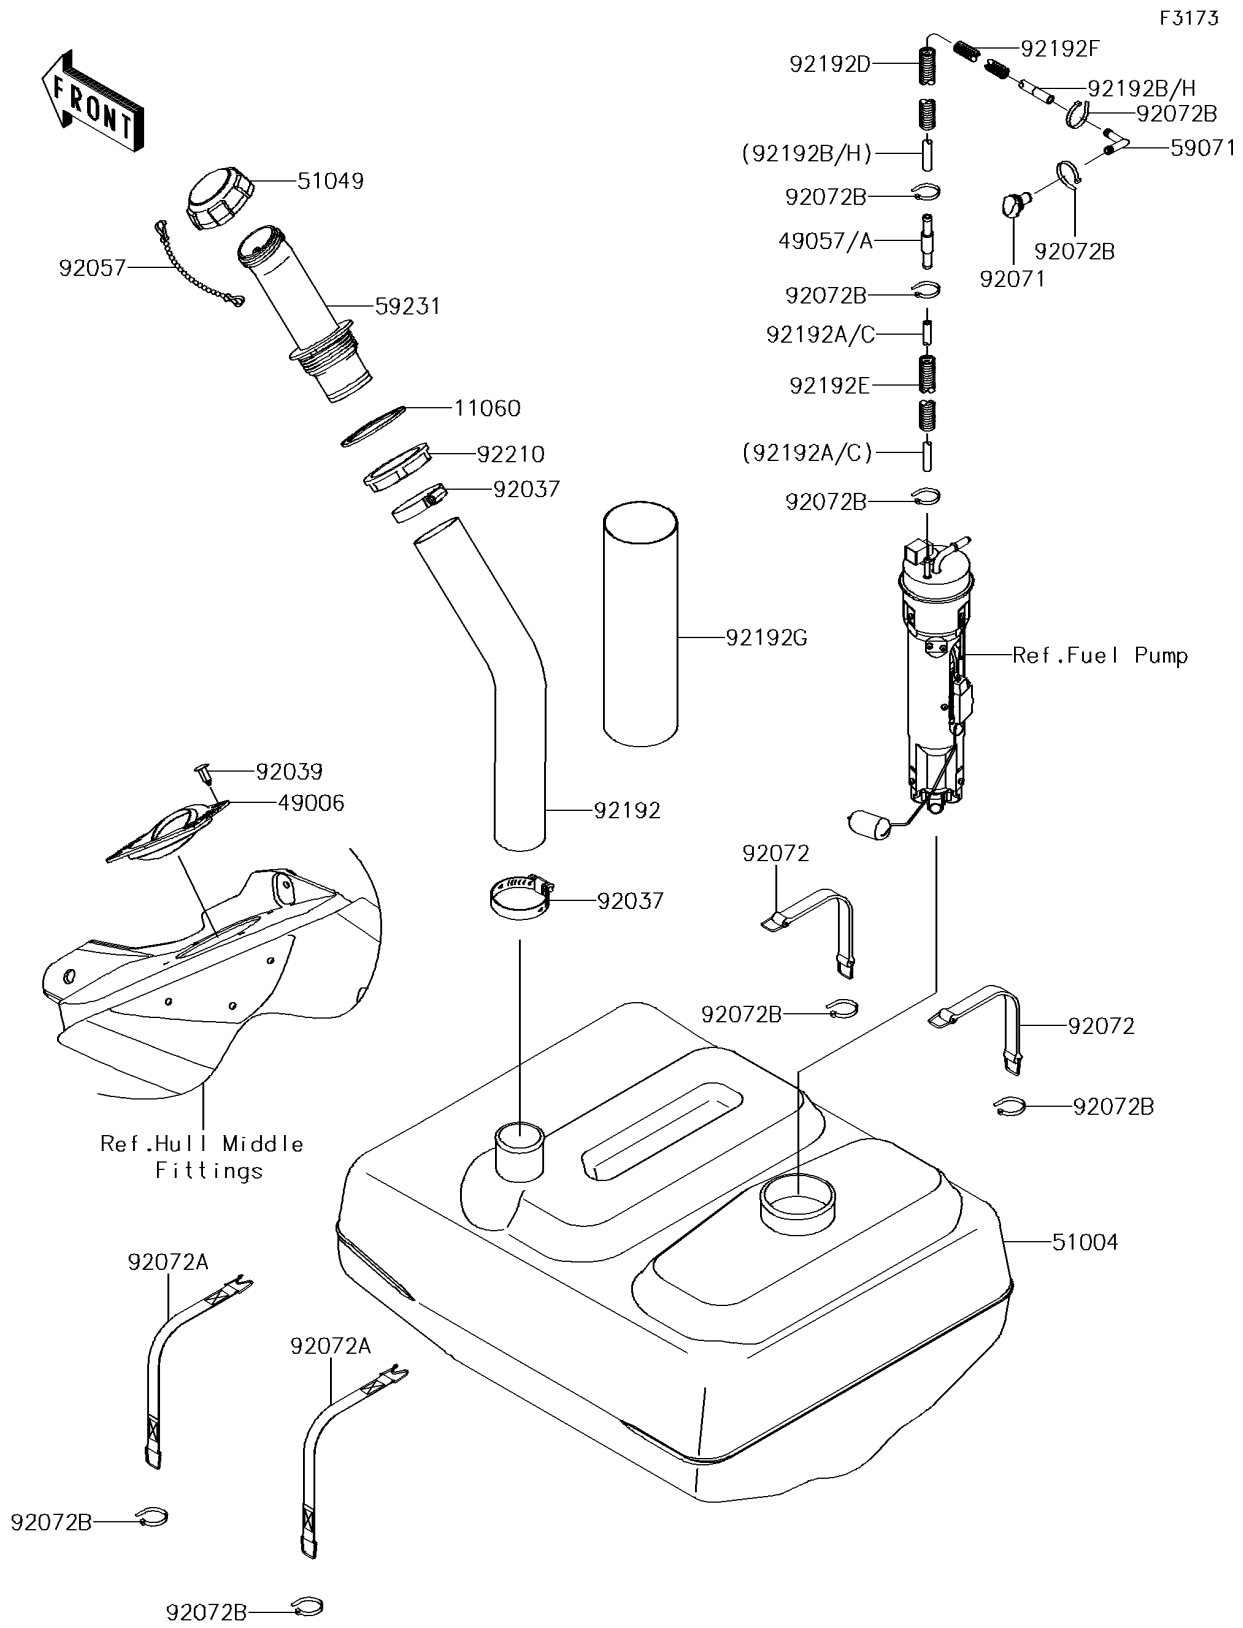

# 2018 JET SKI® ULTRA® 310R PARTS DIAGRAM

Fuel Tank

## 2018 JET SKI® ULTRA® 310R PARTS LIST

### Fuel Tank

ITEM NAME	PART NUMBER	QUANTITY
GASKET,FUEL-FILLER (Ref # 11060)	11060-3780	1
BOOT (Ref # 49006)	49006-3719	1
VALVE-RELIEF (Ref # 49057)	49057-0002	1
TANK-FUEL (Ref # 51004)	51004-0710	1
CAP-TANK,FUEL (Ref # 51049)	51049-0713	1
JOINT (Ref # 59071)	59071-3736	1
FILLER,FUEL TANK (Ref # 59231)	59231-3727	1
CLAMP (Ref # 92037)	92037-3738	2
RIVET (Ref # 92039)	92039-3788	4
CHAIN,COVER,L=100 (Ref # 92057)	92057-3704	1
GROMMET (Ref # 92071)	92071-3841	1
BAND (Ref # 92072)	92072-3845	2
BAND (Ref # 92072A)	92072-3847	2
BAND,L=100.08 (Ref # 92072B)	92072-3882	9
TUBE,FUEL TANK-FILLER (Ref # 92192)	92192-1044	1
TUBE,5.8X10.8X1000 (Ref # 92192B)	92192-1515	1
TUBE,5.8X11X100 (Ref # 92192C)	92192-1795	1
TUBE,CORRUGATED,15.3X20.6X650 (Ref # 92192D)	92192-3748	1
TUBE,CORRUGATED,L=120 (Ref # 92192E)	92192-3749	1
TUBE,CORRUGATED,L=350 (Ref # 92192F)	92192-3788	1
TUBE,86X89X300 (Ref # 92192G)	92192-3822	1
NUT,FUEL FILLER (Ref # 92210)	92210-3802	1