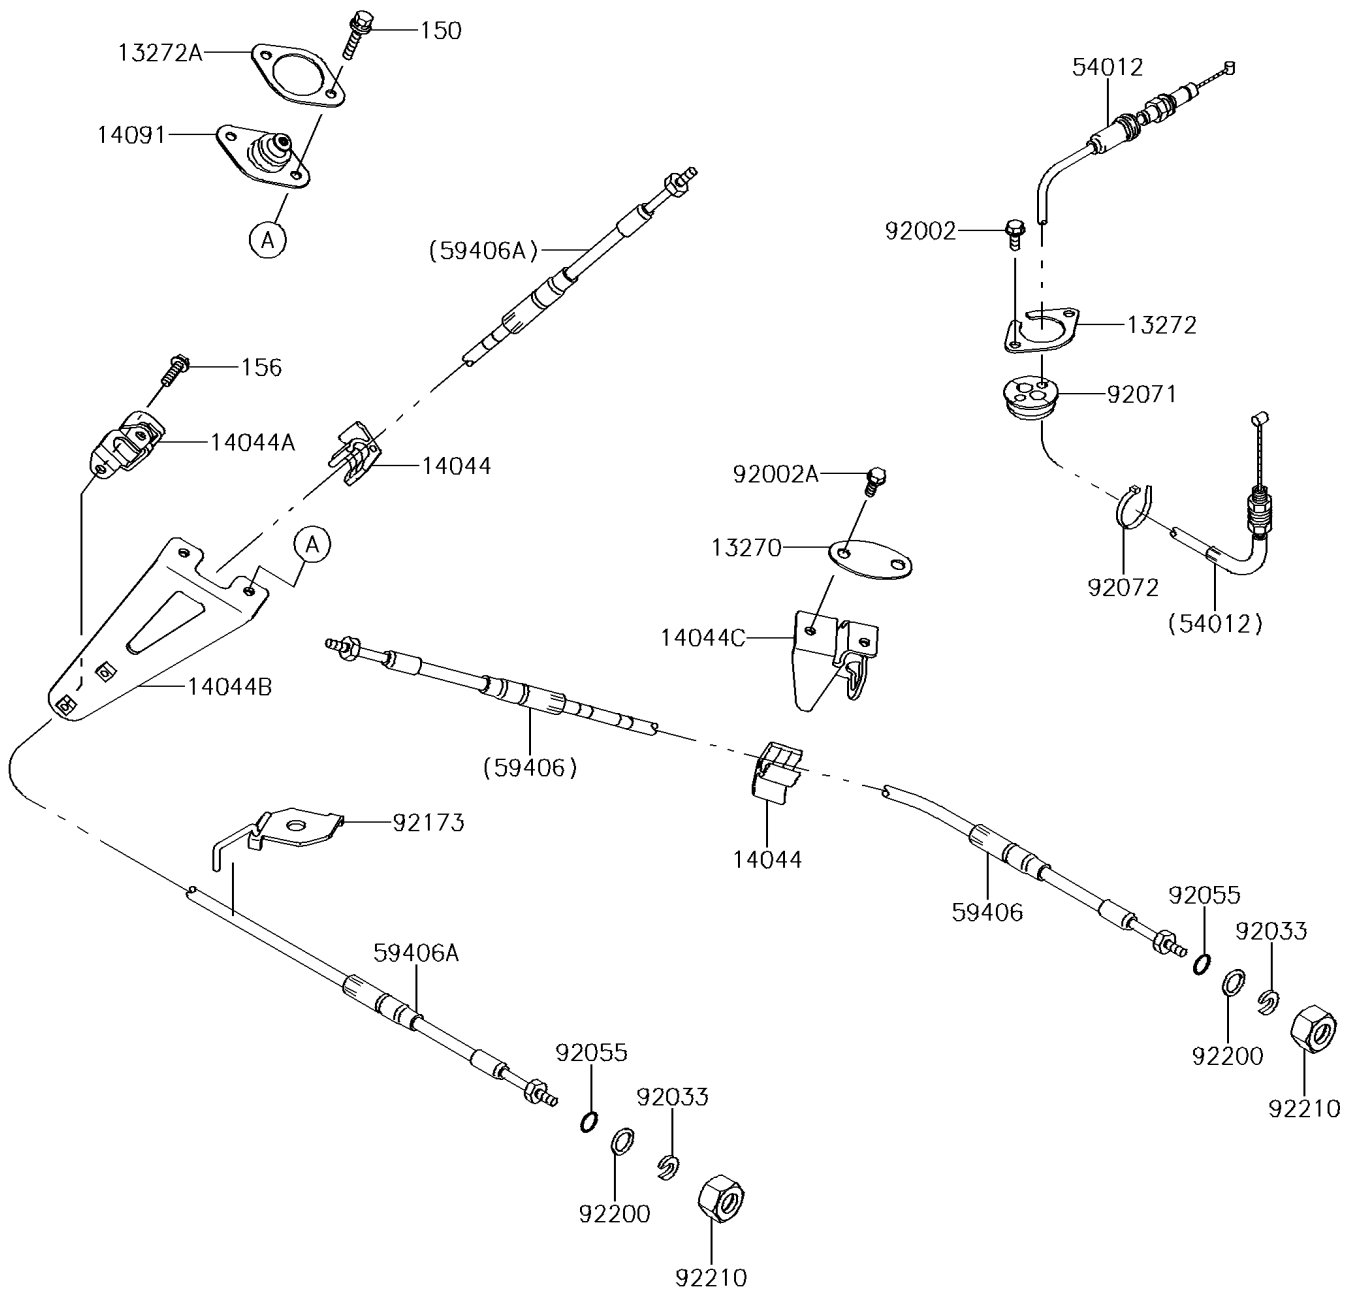

2016 JET SKI® ULTRA® 310R PARTS DIAGRAM

Cables

F3175

2016 JET SKI® ULTRA® 310R PARTS LIST

Cables

ITEM NAME	PART NUMBER	QUANTITY
PLATE (Ref # 13270)	13270-3860	1
PLATE (Ref # 13272)	13272-3729	1
PLATE (Ref # 13272A)	13272-3730	1
HOLDER-CABLE (Ref # 14044)	14044-3765	2
HOLDER-CABLE,REVERSE (Ref # 14044A)	14044-3766	1
HOLDER-CABLE,REVERSE (Ref # 14044B)	14044-3767	1
HOLDER-CABLE,STEERING (Ref # 14044C)	14044-3769	1
COVER (Ref # 14091)	14091-3821	1
BOLT-WS,6X25 (Ref # 150)	150R0625	2
BOLT-WP,6X16 (Ref # 156)	156R0616	2
CABLE-THROTTLE (Ref # 54012)	54012-0592	1
CABLE-STRG (Ref # 59406)	59406-0003	1
CABLE-STRG,REVERSE (Ref # 59406A)	59406-0004	1
BOLT,6X16 (Ref # 92002)	92002-3728	2
BOLT,6X20 (Ref # 92002A)	92002-3755	2
RING-SNAP (Ref # 92033)	92033-3735	2
RING-O (Ref # 92055)	92055-3778	2
GROMMET,HARNESS (Ref # 92071)	92071-3790	1
BAND,L=368.3 (Ref # 92072)	92072-3872	1
CLAMP (Ref # 92173)	92173-3704	1
WASHER,14.5X20X1.5 (Ref # 92200)	92200-3793	2
NUT,22MM (Ref # 92210)	92210-3772	2