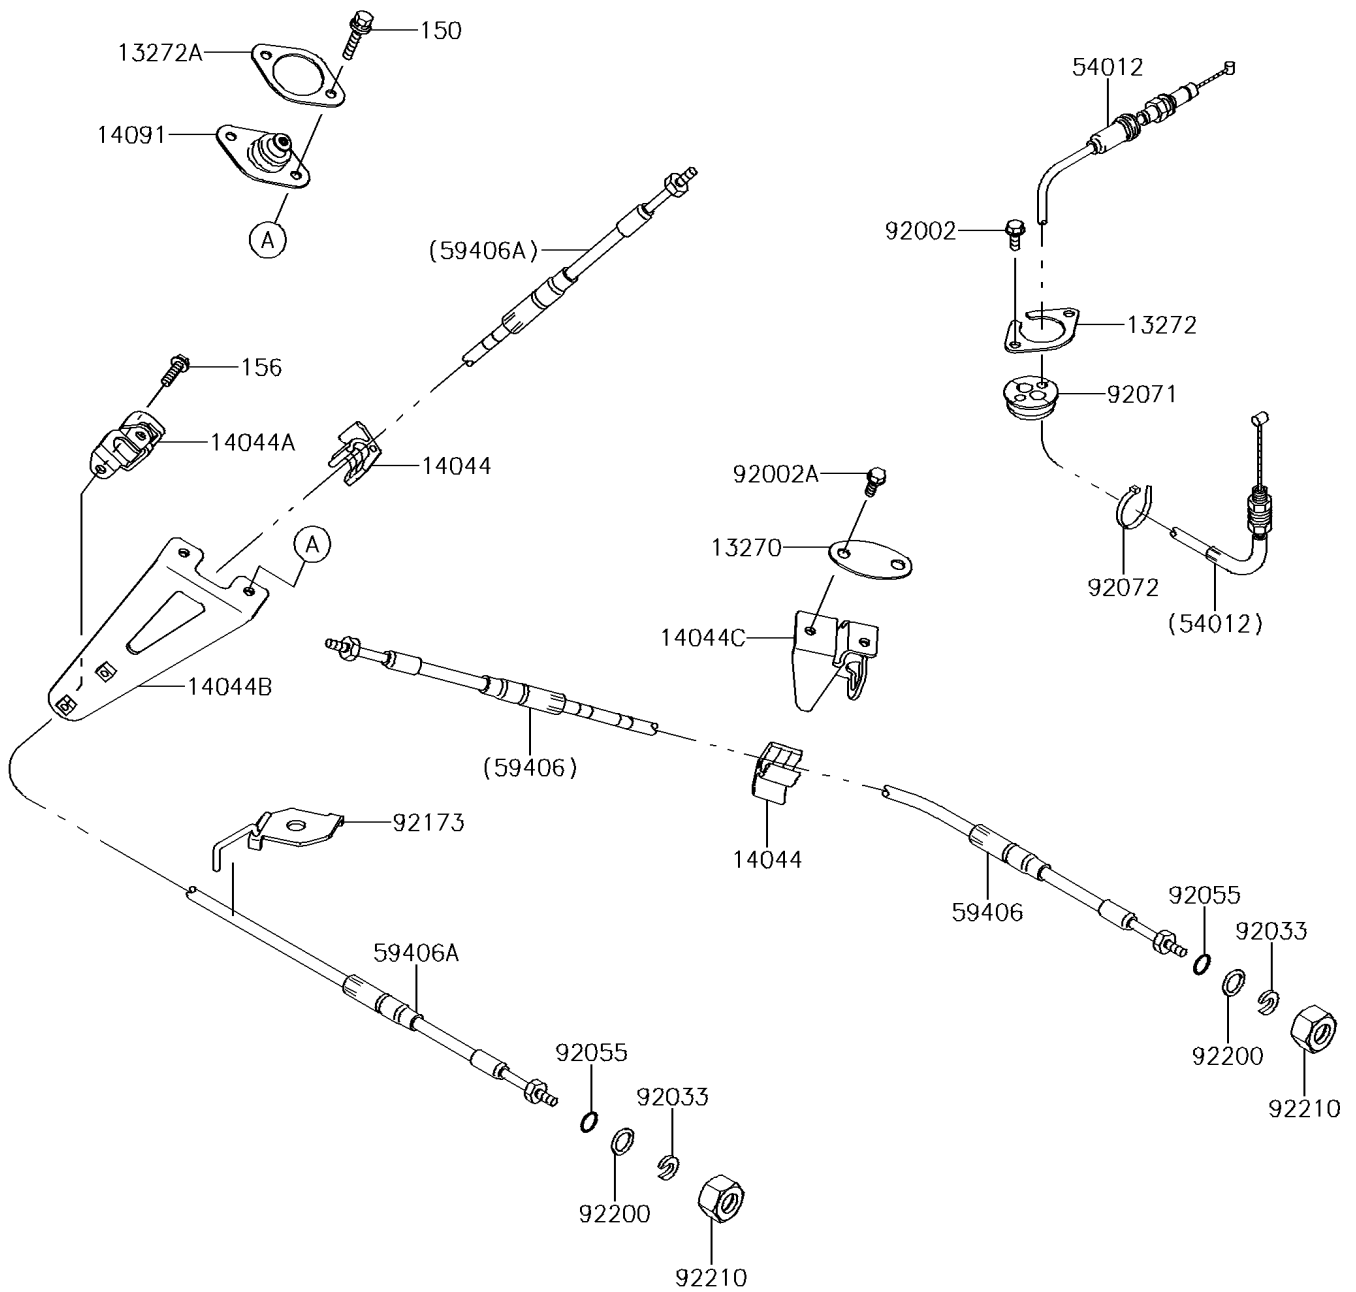

2017 JET SKI® ULTRA® 310R PARTS DIAGRAM

Cables

F3175

2017 JET SKI® ULTRA® 310R PARTS LIST

Cables

ITEM NAME	PART NUMBER	QUANTITY
PLATE (Ref # 13270)	13270-3860	1
PLATE (Ref # 13272)	13272-3729	1
PLATE (Ref # 13272A)	13272-3730	1
HOLDER-CABLE (Ref # 14044)	14044-3765	2
HOLDER-CABLE,REVERSE (Ref # 14044A)	14044-3766	1
HOLDER-CABLE,REVERSE (Ref # 14044B)	14044-3767	1
HOLDER-CABLE,STEERING (Ref # 14044C)	14044-3769	1
COVER (Ref # 14091)	14091-3821	1
BOLT-WS,6X25 (Ref # 150)	150R0625	2
BOLT-WP,6X16 (Ref # 156)	156R0616	2
CABLE-THROTTLE (Ref # 54012)	54012-0592	1
CABLE-STRG (Ref # 59406)	59406-0003	1
CABLE-STRG,REVERSE (Ref # 59406A)	59406-0004	1
BOLT,6X16 (Ref # 92002)	92002-3728	2
BOLT,6X20 (Ref # 92002A)	92002-3755	2
RING-SNAP (Ref # 92033)	92033-3735	2
RING-O (Ref # 92055)	92055-3778	2
GROMMET,HARNESS (Ref # 92071)	92071-3790	1
BAND,L=368.3 (Ref # 92072)	92072-3872	1
CLAMP (Ref # 92173)	92173-3704	1
WASHER,14.5X20X1.5 (Ref # 92200)	92200-3793	2
NUT,22MM (Ref # 92210)	92210-3772	2