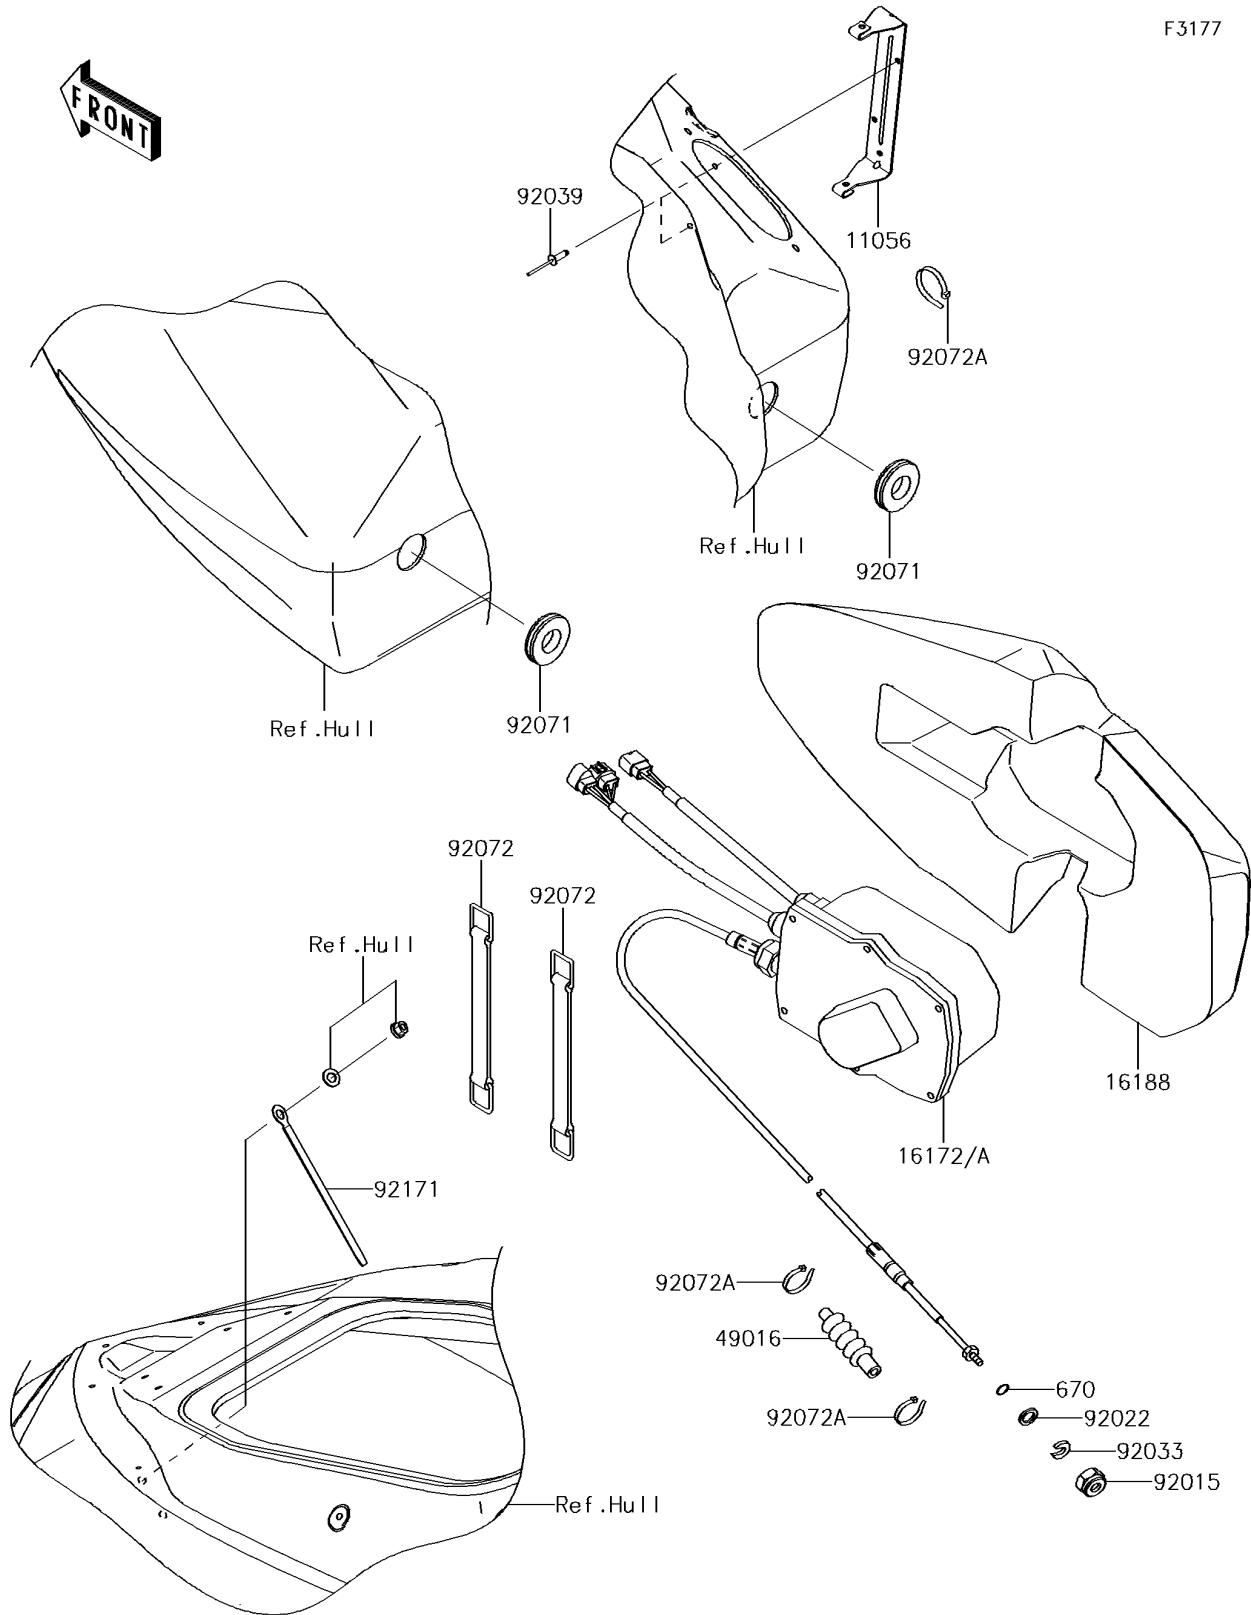

2018 JET SKI® ULTRA® 310R PARTS DIAGRAM

Control

F3177

2018 JET SKI® ULTRA® 310R PARTS LIST

Control

ITEM NAME	PART NUMBER	QUANTITY
BRACKET (Ref # 11056)	11056-0711	1
ACTUATOR,JET PUMP (Ref # 16172A)	16172-0033	1
FLOAT (Ref # 16188)	16188-0037	1
COVER-SEAL,TILT CABLE (Ref # 49016)	49016-3702	1
O RING,11MM (Ref # 670)	670B2011	1
NUT,20MM (Ref # 92015)	92015-526	1
WASHER (Ref # 92022)	92022-535	1
RING-SNAP,7.7X17.5X3.0 (Ref # 92033)	92033-3737	1
RIVET (Ref # 92039)	92039-3714	2
GROMMET (Ref # 92071)	92071-3840	2
BAND,BATTERY (Ref # 92072)	92072-3879	2
BAND,L=100.08 (Ref # 92072A)	92072-3882	3
CLAMP,L=150 (Ref # 92171)	92171-3717	1