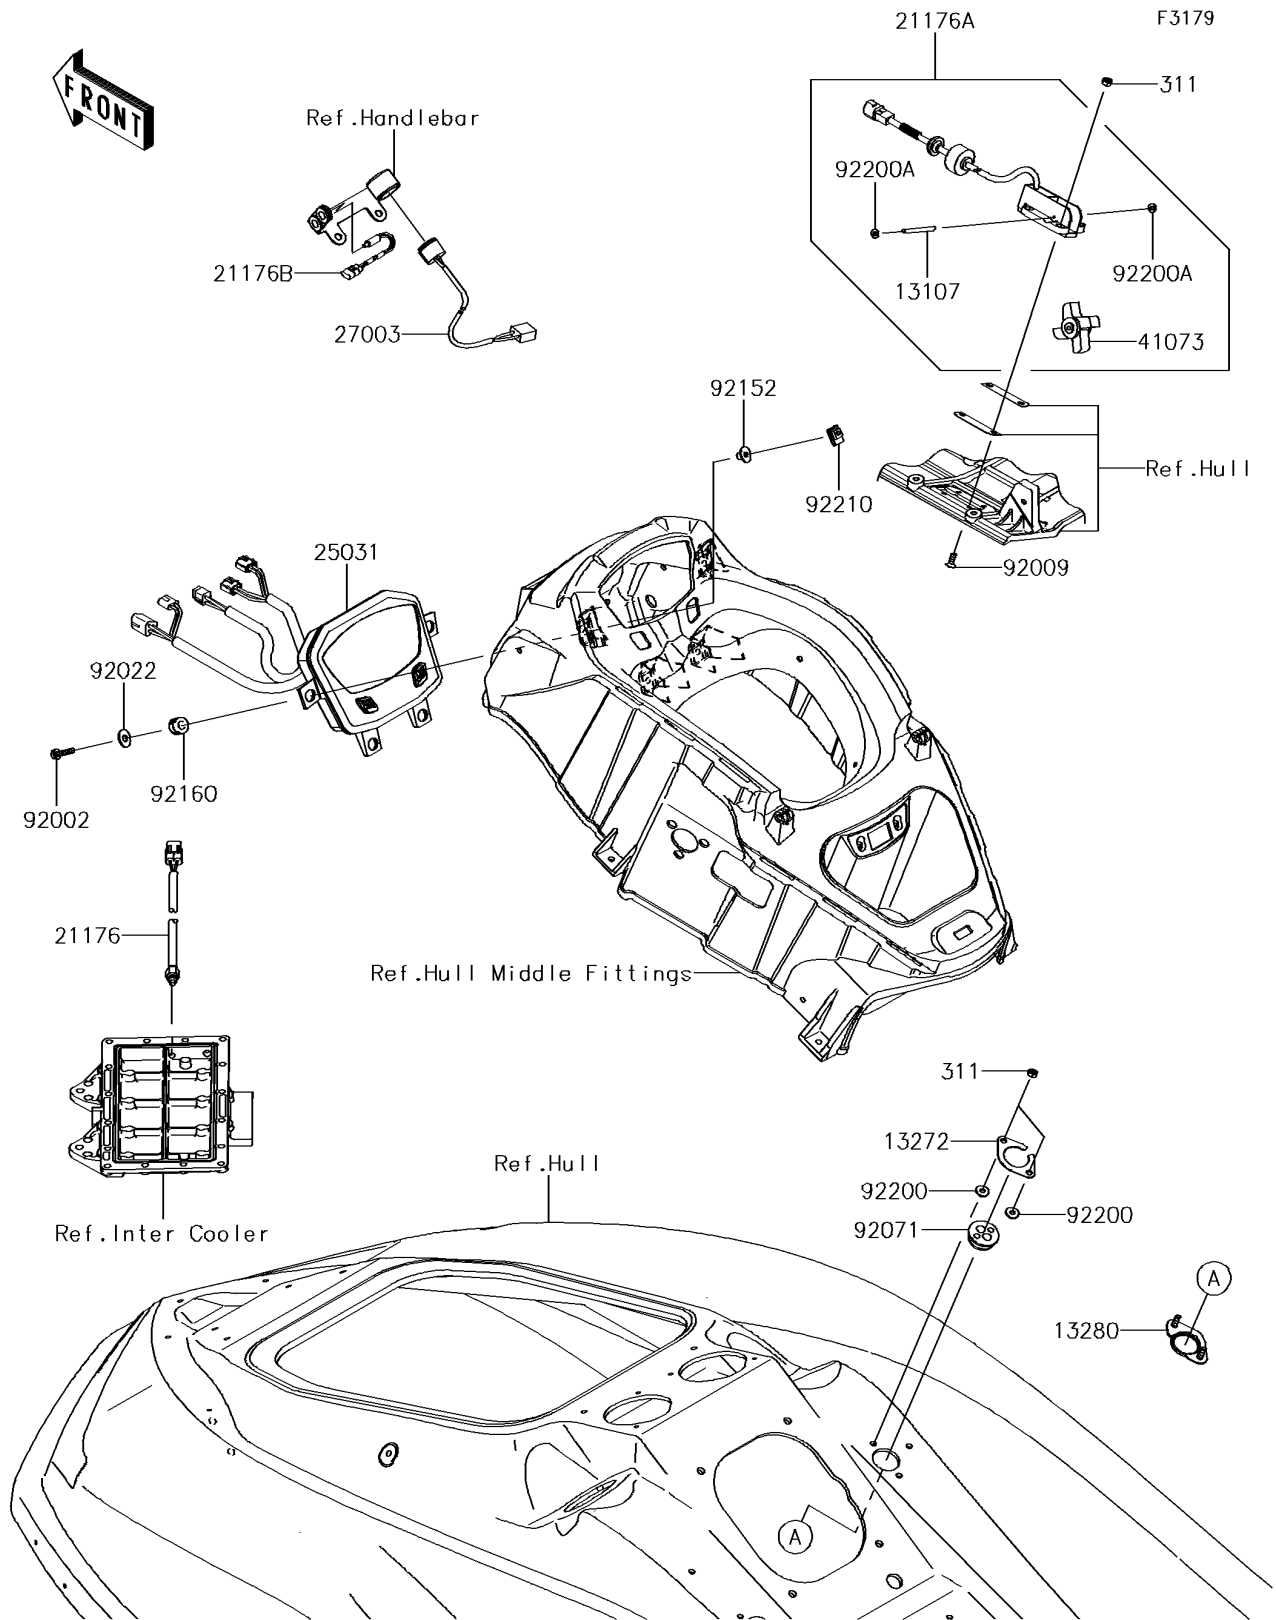

2015 JET SKI® ULTRA® 310R PARTS DIAGRAM

Meters

2015 JET SKI® ULTRA® 310R PARTS LIST

Meters

ITEM NAME	PART NUMBER	QUANTITY
SHAFT (Ref # 13107)	13107-3807	1
PLATE (Ref # 13272)	13272-3729	1
HOLDER (Ref # 13280)	13280-0724	1
SENSOR,TEMP (Ref # 21176)	21176-0072	1
SENSOR,SPEED (Ref # 21176A)	21176-3775	1
SENSOR,AIR TEMP (Ref # 21176B)	21176-3778	2
METER-ASSY (Ref # 25031)	25031-0689	1
HORN (Ref # 27003)	27003-3706	1
NUT-HEX,6MM (Ref # 311)	311R0600	6
WHEEL-ASSY,PADDLE (Ref # 41073)	41073-3701	1
BOLT,6X25 (Ref # 92002)	92002-3714	4
SCREW,6X16 (Ref # 92009)	92009-3703	4
WASHER,6.5X20X1.5 (Ref # 92022)	92022-3710	4
GROMMET,HARNESS (Ref # 92071)	92071-3790	1
COLLAR (Ref # 92152)	92152-3755	4
DAMPER,10X20X12 (Ref # 92160)	92160-1167	4
WASHER,6.5X16X2.0 (Ref # 92200)	92200-1543	2
WASHER (Ref # 92200A)	92200-3805	2
NUT,6MM (Ref # 92210)	92210-3768	4