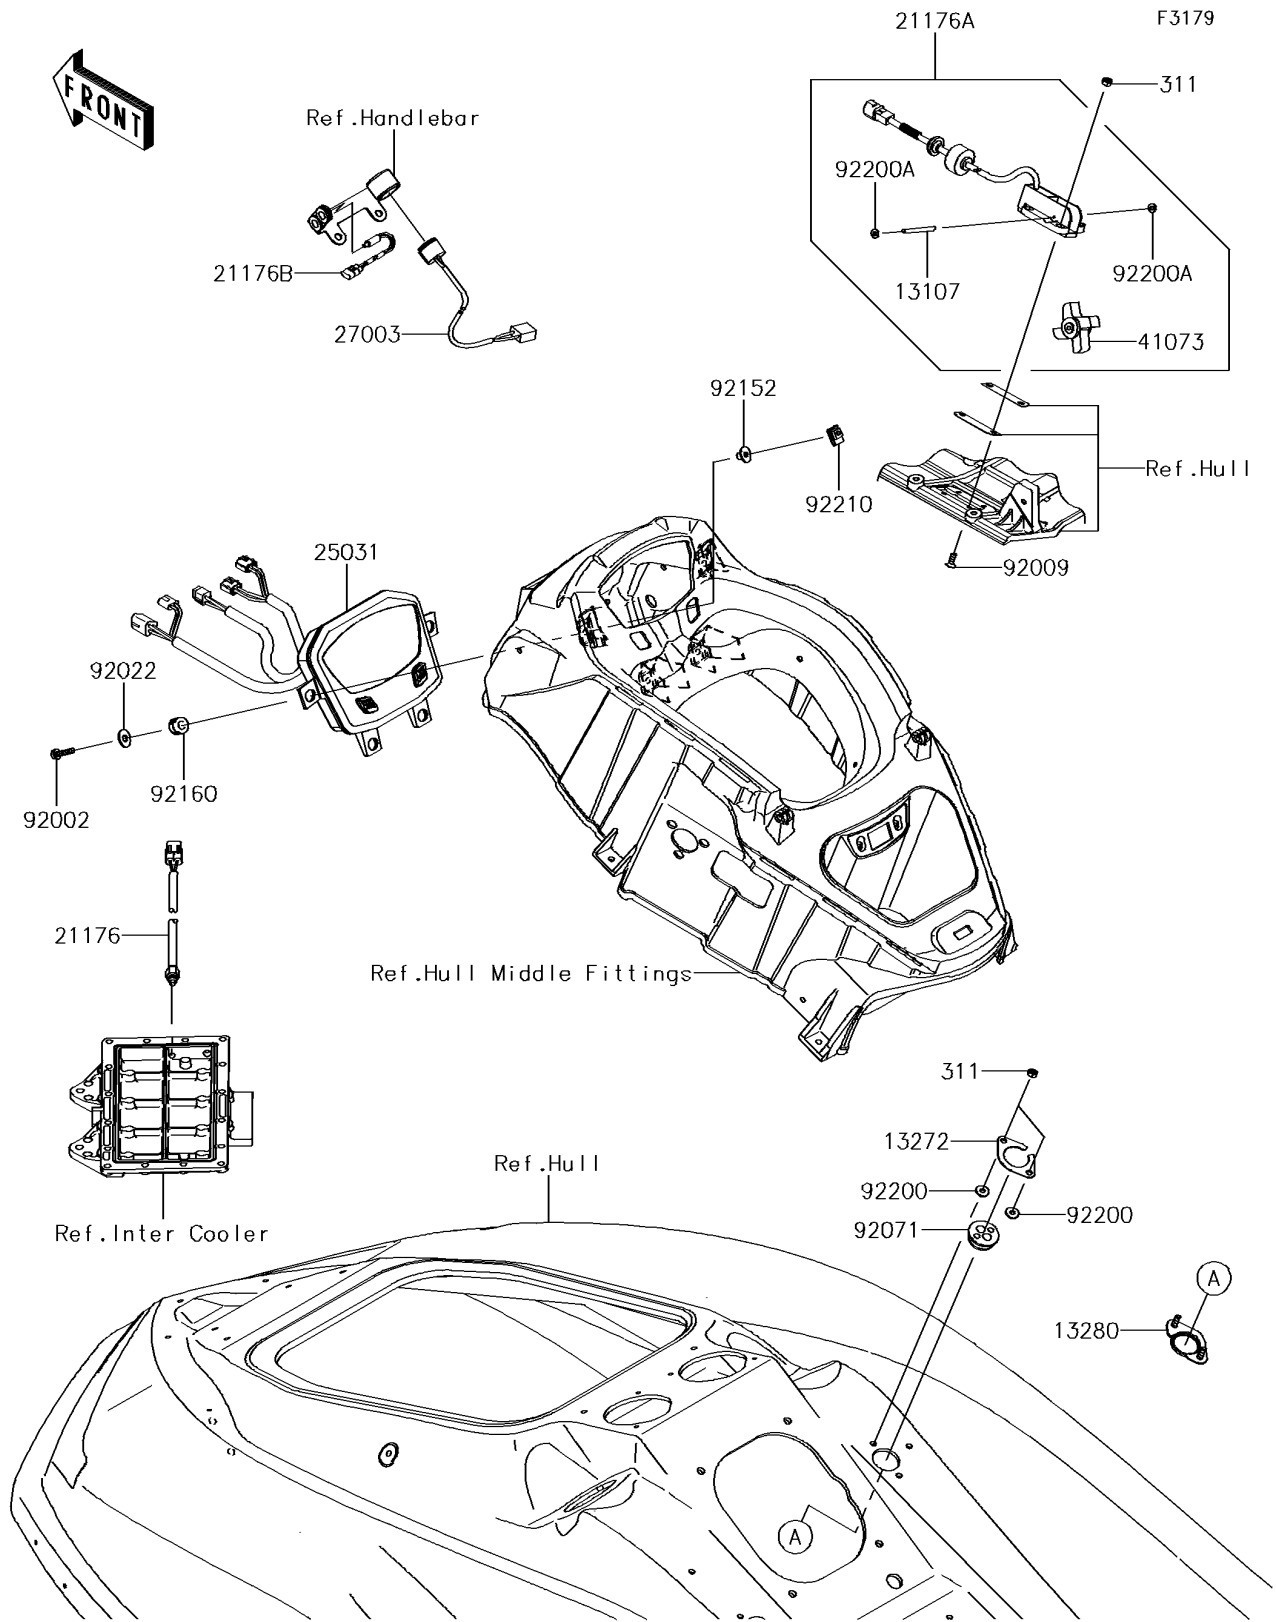

2017 JET SKI® ULTRA® 310R PARTS DIAGRAM

Meters

2017 JET SKI® ULTRA® 310R PARTS LIST

Meters

ITEM NAME	PART NUMBER	QUANTITY
SHAFT (Ref # 13107)	13107-3807	1
PLATE (Ref # 13272)	13272-3729	1
HOLDER (Ref # 13280)	13280-0724	1
SENSOR,TEMP (Ref # 21176)	21176-0072	1
SENSOR,SPEED (Ref # 21176A)	21176-3775	1
SENSOR,AIR TEMP (Ref # 21176B)	21176-3778	2
METER-ASSY (Ref # 25031)	25031-0689	1
HORN (Ref # 27003)	27003-3706	1
NUT-HEX,6MM (Ref # 311)	311R0600	6
WHEEL-ASSY,PADDLE (Ref # 41073)	41073-3701	1
BOLT,6X25 (Ref # 92002)	92002-3714	4
SCREW,6X16 (Ref # 92009)	92009-3703	4
WASHER,6.5X20X1.5 (Ref # 92022)	92022-3710	4
GROMMET,HARNESS (Ref # 92071)	92071-3790	1
COLLAR (Ref # 92152)	92152-3755	4
DAMPER,10X20X12 (Ref # 92160)	92160-1167	4
WASHER,6.5X16X2.0 (Ref # 92200)	92200-1543	2
WASHER (Ref # 92200A)	92200-3805	2
NUT,6MM (Ref # 92210)	92210-3768	4