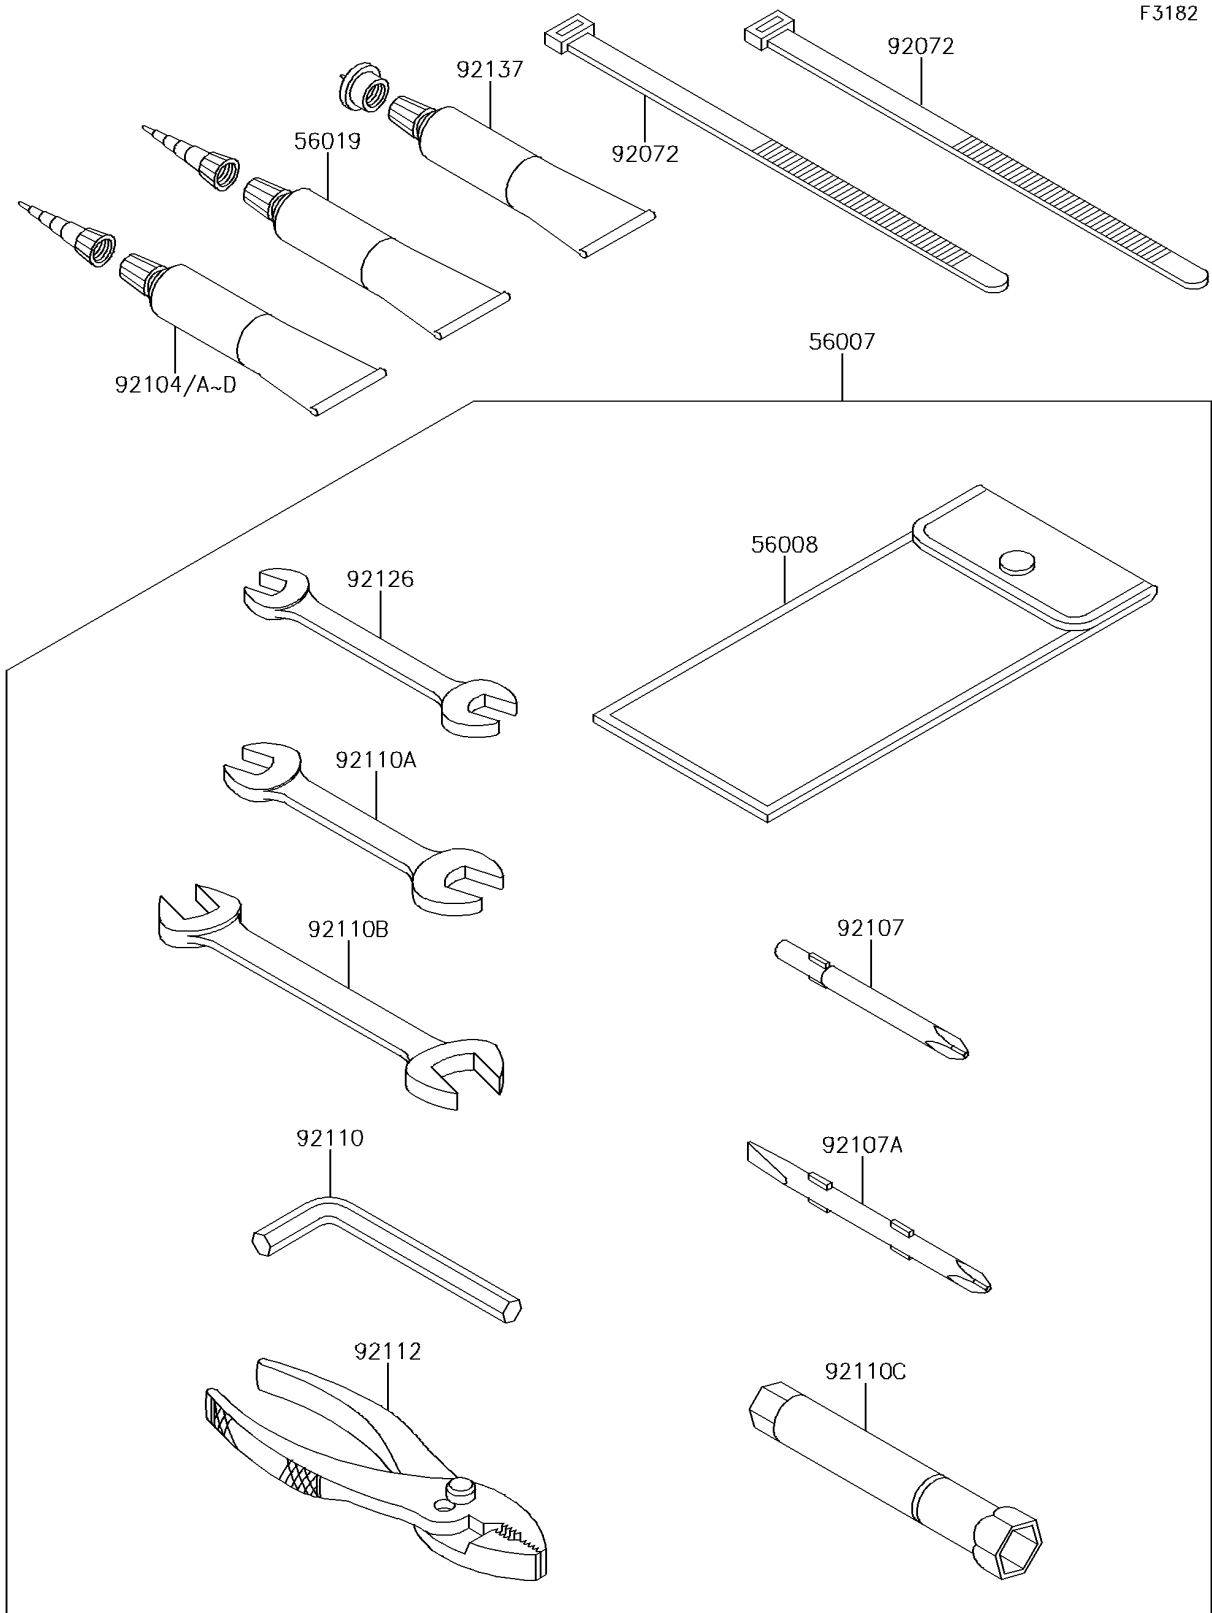

2015 JET SKI® ULTRA® 310R PARTS DIAGRAM

Owner's Tools

2015 JET SKI® ULTRA® 310R PARTS LIST

Owner's Tools

ITEM NAME	PART NUMBER	QUANTITY
TOOL-KIT (Ref # 56007)	56007-3720	1
BAG,TOOL (Ref # 56008)	56008-3706	1
GASKET-LIQUID,TB1211,WHITE (Ref # 56019)	56019-120	1
BAND,L=250 (Ref # 92072)	92072-1237	2
GASKET-LIQUID,TB1211F,CLEAR (Ref # 92104)	92104-0004	1
GASKET-LIQUID,TB1216,GRAY (Ref # 92104A)	92104-1063	1
GASKET-LIQUID,TB1216B,BLACK (Ref # 92104B)	92104-1064	1
GASKET-LIQUID,TB1215,GRAY (Ref # 92104C)	92104-1065	1
GASKET-LIQUID,TB1521,BROWN (Ref # 92104D)	92104-3701	1
TOOL-DRIVER,#3PHILLIPS (Ref # 92107)	92107-005	1
TOOL-DRIVER,#2PHILLIPS&SLOT (Ref # 92107A)	92107-1051	1
TOOL-WRENCH,ALLEN,5MM (Ref # 92110)	92110-1015	1
TOOL-WRENCH,OPEN END,10X12 (Ref # 92110A)	92110-1152	1
TOOL-WRENCH,OPEN END,14X17 (Ref # 92110B)	92110-1153	1
TOOL-WRENCH,BOX,16MM (Ref # 92110C)	92110-3706	1
TOOL-PLIERS (Ref # 92112)	92112-1001	1
TOOL-WRENCH,OPEN END,8X10 (Ref # 92126)	92126-004	1
GREASE (Ref # 92137)	92137-1002	1