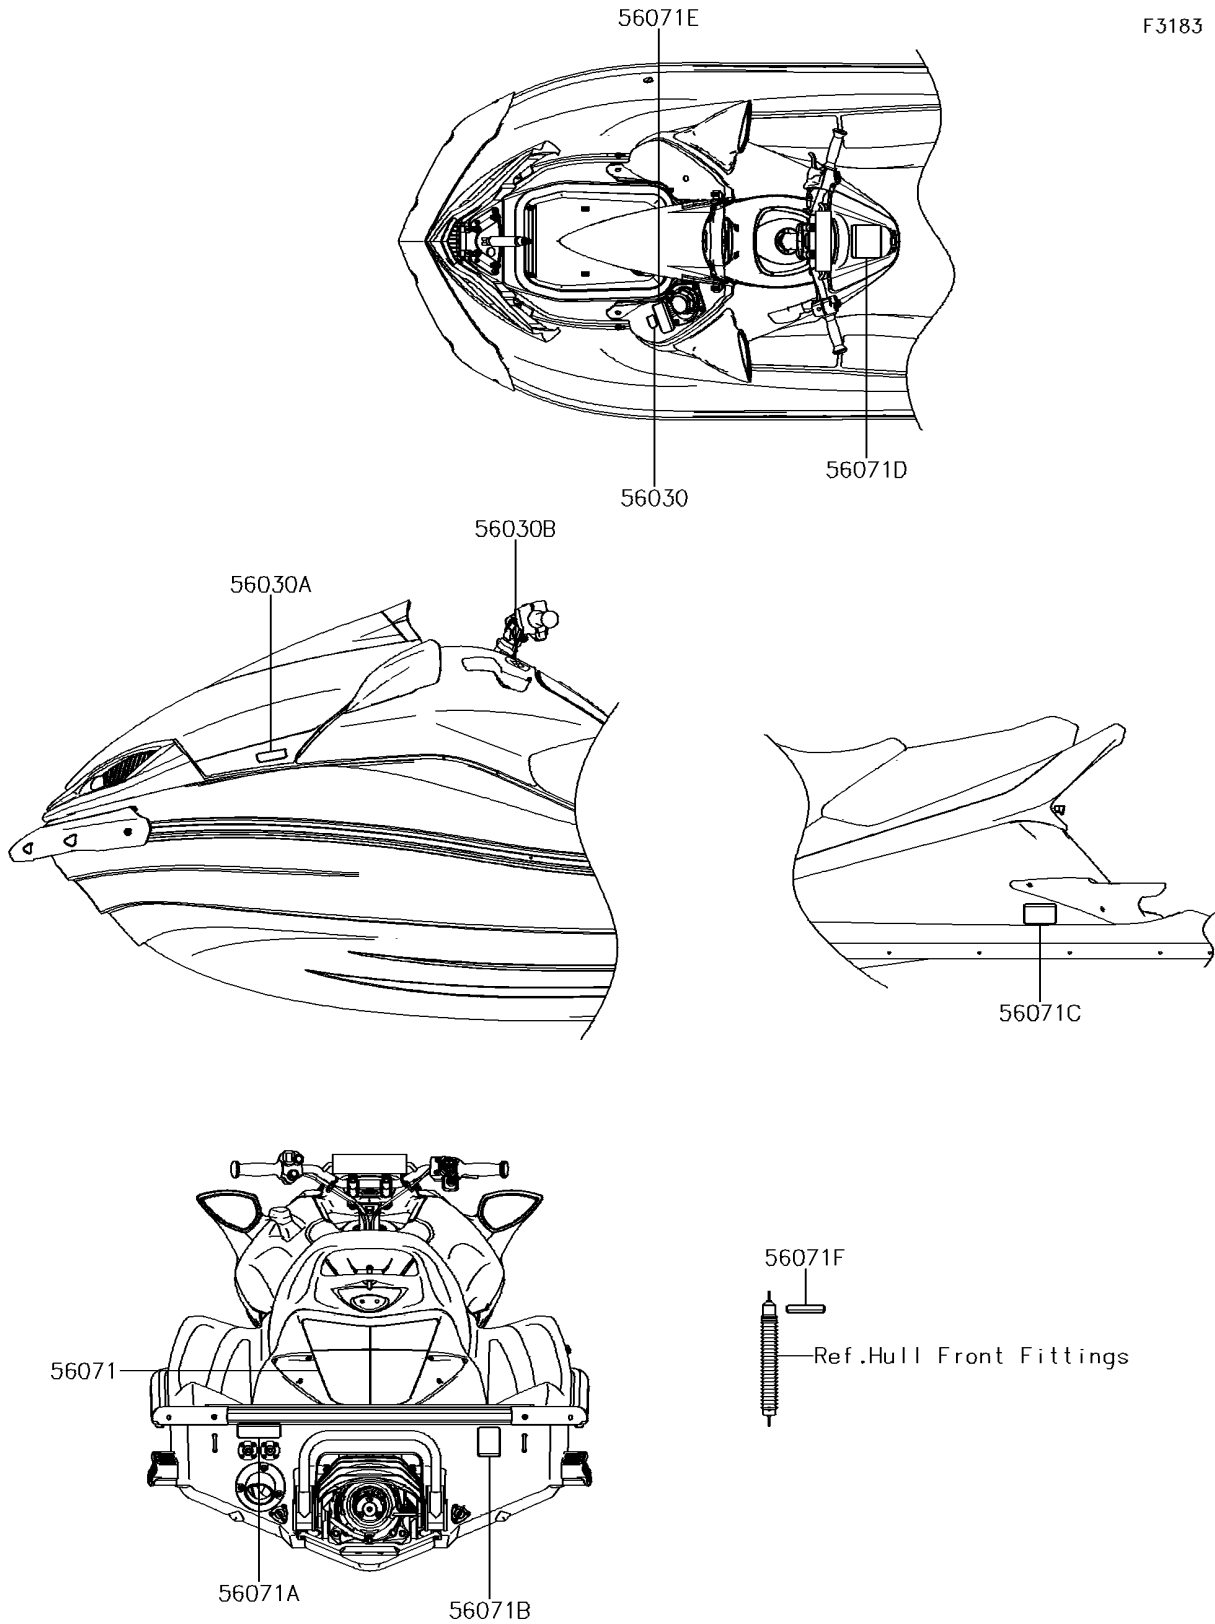

# 2015 JET SKI® ULTRA® 310R PARTS DIAGRAM

Labels

F3183

## 2015 JET SKI® ULTRA® 310R PARTS LIST

### Labels

ITEM NAME	PART NUMBER	QUANTITY
LABEL,GASOLINE (Ref # 56030)	56030-0357	1
LABEL,FIRE EXTINGUISHER (Ref # 56030A)	56030-3755	1
LABEL,REVERSE (Ref # 56030B)	56030-3815	1
LABEL-WARNING,IMPORTANT SAFETY (Ref # 56071)	56071-0385	1
LABEL-WARNING,FLUSHING (Ref # 56071A)	56071-0392	1
LABEL-WARNING,RIGHTING (Ref # 56071B)	56071-0398	1
LABEL-WARNING,GRAB,HANDLE,STEP (Ref # 56071C)	56071-0402	1
LABEL-WARNING,READ AND FOLLOW (Ref # 56071D)	56071-0406	1
LABEL-WARNING,FUEL SUPPLY (Ref # 56071E)	56071-0424	1
LABEL-WARNING,DAMPER (Ref # 56071F)	56071-0568	1