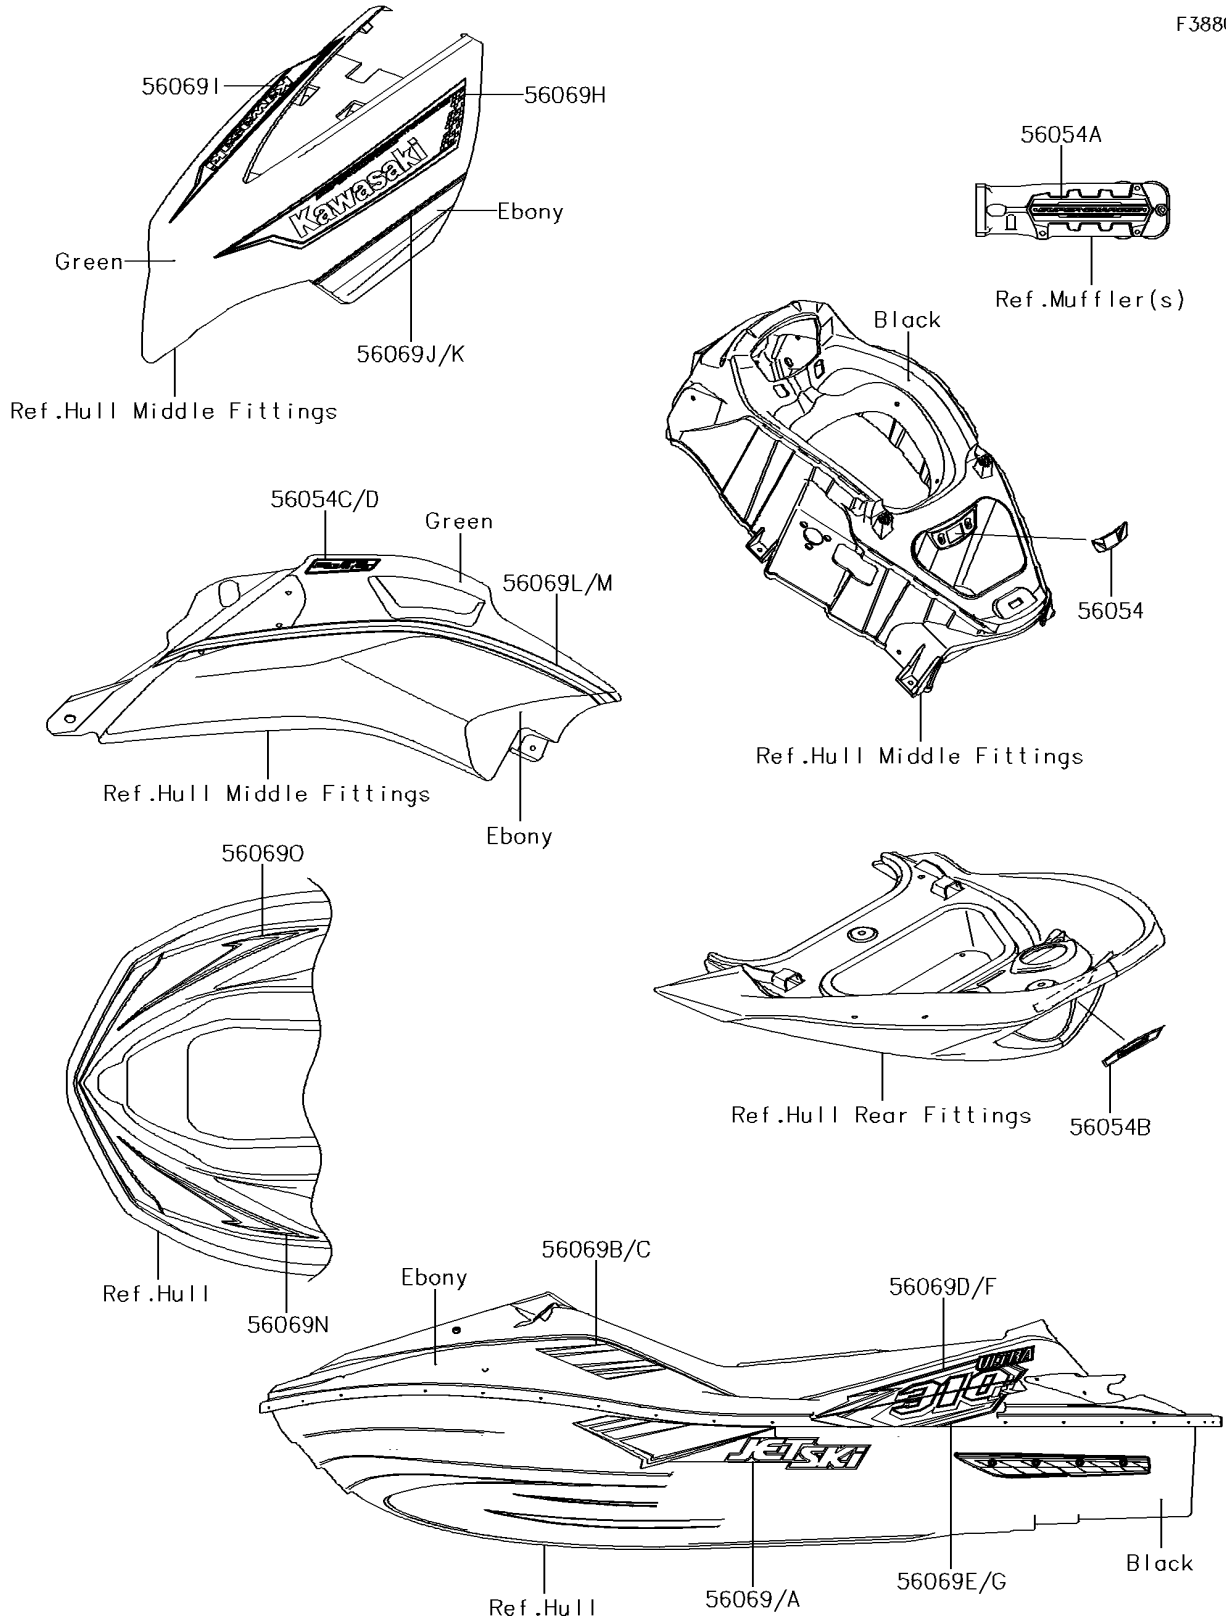

# 2014 JET SKI® ULTRA® 310R PARTS DIAGRAM

Decals(NEF)

F3880

## 2014 JET SKI® ULTRA® 310R PARTS LIST

### Decals(NEF)

ITEM NAME	PART NUMBER	QUANTITY
MARK,IMMOBILIZER (Ref # 56054)	56054-1333	1
MARK,SUPER CHARGED (Ref # 56054A)	56054-1334	1
MARK,GRIP,KAWASAKI (Ref # 56054B)	56054-1335	1
MARK,SIDE COVER,LH (Ref # 56054C)	56054-1457	1
MARK,SIDE COVER,RH (Ref # 56054D)	56054-1458	1
PATTERN,HULL,LH (Ref # 56069)	56069-4259	1
PATTERN,HULL,RH (Ref # 56069A)	56069-4260	1
PATTERN,DECK,CNT,LH (Ref # 56069B)	56069-4261	1
PATTERN,DECK,CNT,RH (Ref # 56069C)	56069-4262	1
PATTERN,DECK,RR,LH,UPP (Ref # 56069D)	56069-4263	1
PATTERN,DECK,RR,LH,LWR (Ref # 56069E)	56069-4264	1
PATTERN,DECK,RR,RH,UPP (Ref # 56069F)	56069-4265	1
PATTERN,DECK,RR,RH,LWR (Ref # 56069G)	56069-4266	1
PATTERN,HATCH COVER,LH (Ref # 56069H)	56069-4267	1
PATTERN,HATCH COVER,RH (Ref # 56069I)	56069-4268	1
PATTERN,HATCH COVER,LH (Ref # 56069J)	56069-4269	1
PATTERN,HATCH COVER,RH (Ref # 56069K)	56069-4270	1
PATTERN,SIDE COVER,LH (Ref # 56069L)	56069-4271	1
PATTERN,SIDE COVER,RH (Ref # 56069M)	56069-4272	1
PATTERN,DECK,FR,LH (Ref # 56069N)	56069-4283	1
PATTERN,DECK,FR,RH (Ref # 56069O)	56069-4284	1