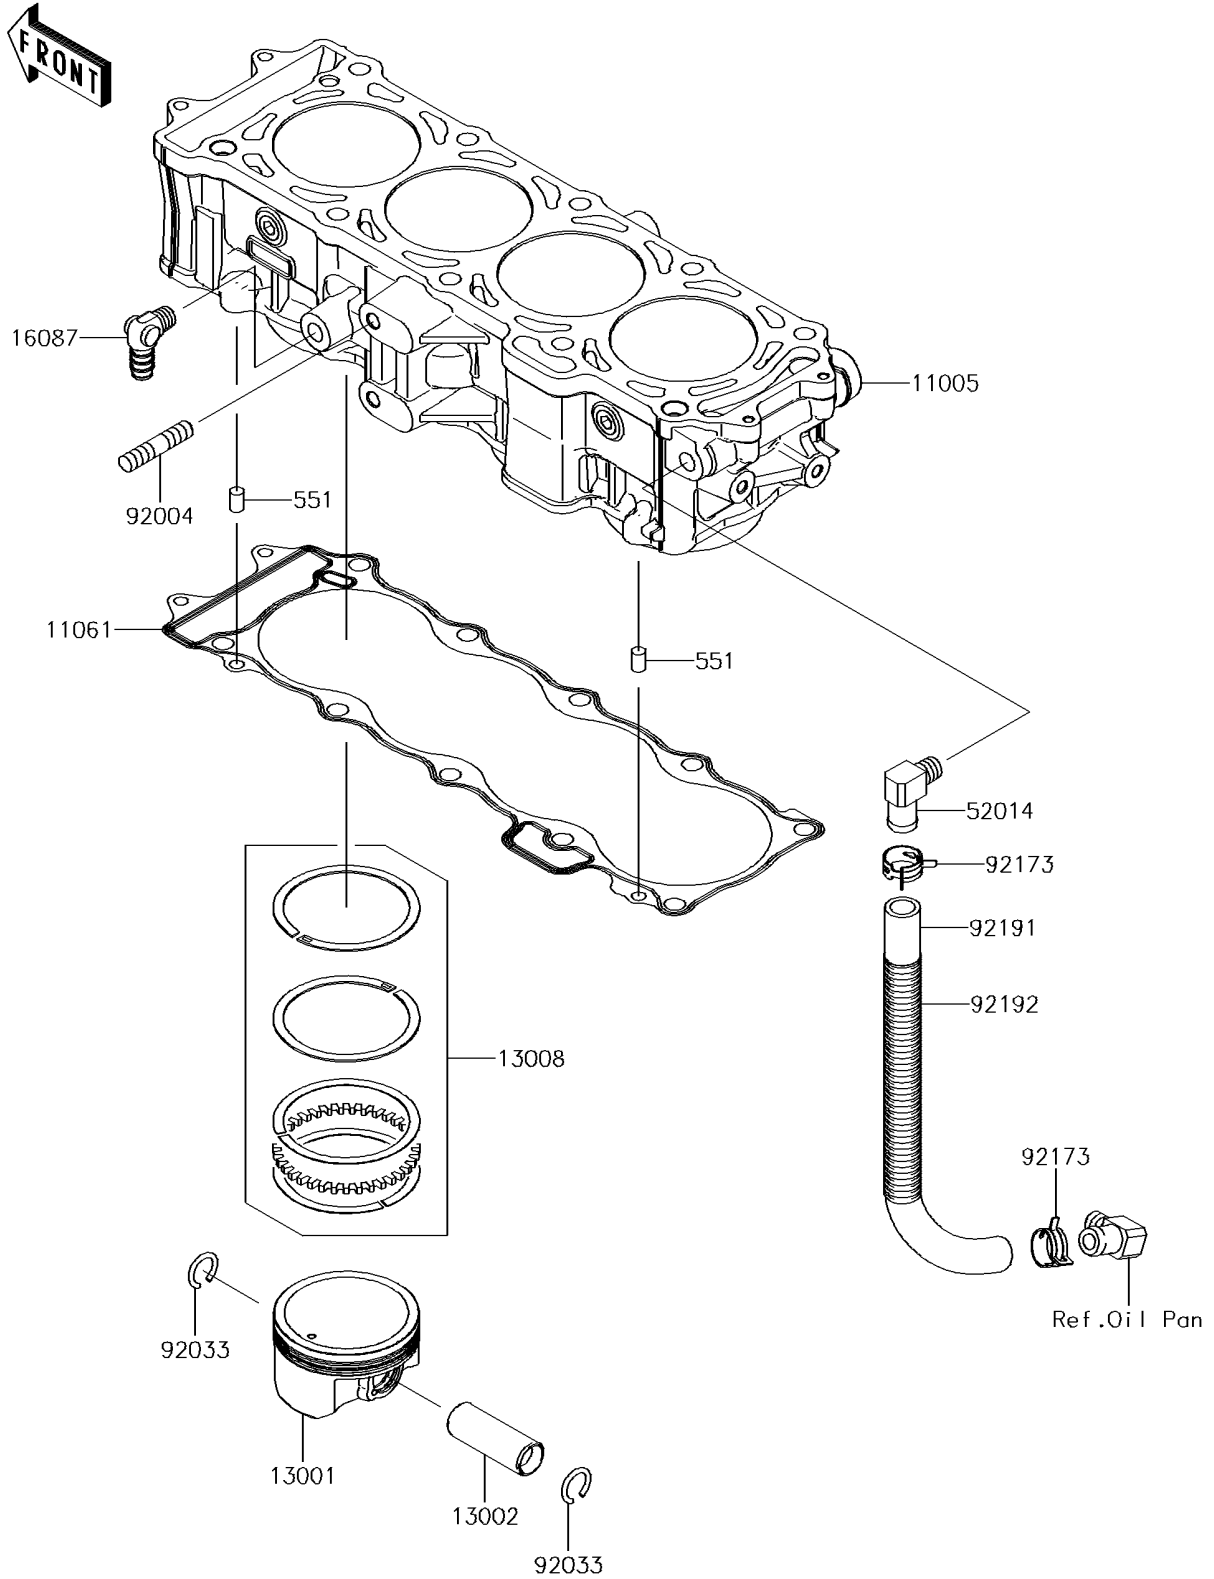

2014 JET SKI® ULTRA® 310X SE PARTS DIAGRAM

Cylinder/Piston(s)

E1120

2014 JET SKI® ULTRA® 310X SE PARTS LIST

Cylinder/Piston(s)

ITEM NAME	PART NUMBER	QUANTITY
CYLINDER-ENGINE (Ref # 11005)	11005-0630	1
GASKET,CYLINDER BASE (Ref # 11061)	11061-3770	1
PISTON-ENGINE (Ref # 13001)	13001-0787	4
PIN-PISTON (Ref # 13002)	13002-1131	4
RING-SET-PISTON (Ref # 13008)	13008-0564	4
VALVE-CHECK (Ref # 16087)	16087-3714	1
ELBOW (Ref # 52014)	52014-3717	1
PIN-DOWEL (Ref # 551)	551R0812	2
STUD,10X32 (Ref # 92004)	92004-3759	1
RING-SNAP (Ref # 92033)	92033-1188	8
CLAMP (Ref # 92173)	92173-1039	2
TUBE,BREATHER (Ref # 92191)	92191-3983	1
TUBE,CORRUGATED,L=265 (Ref # 92192)	92192-1083	1