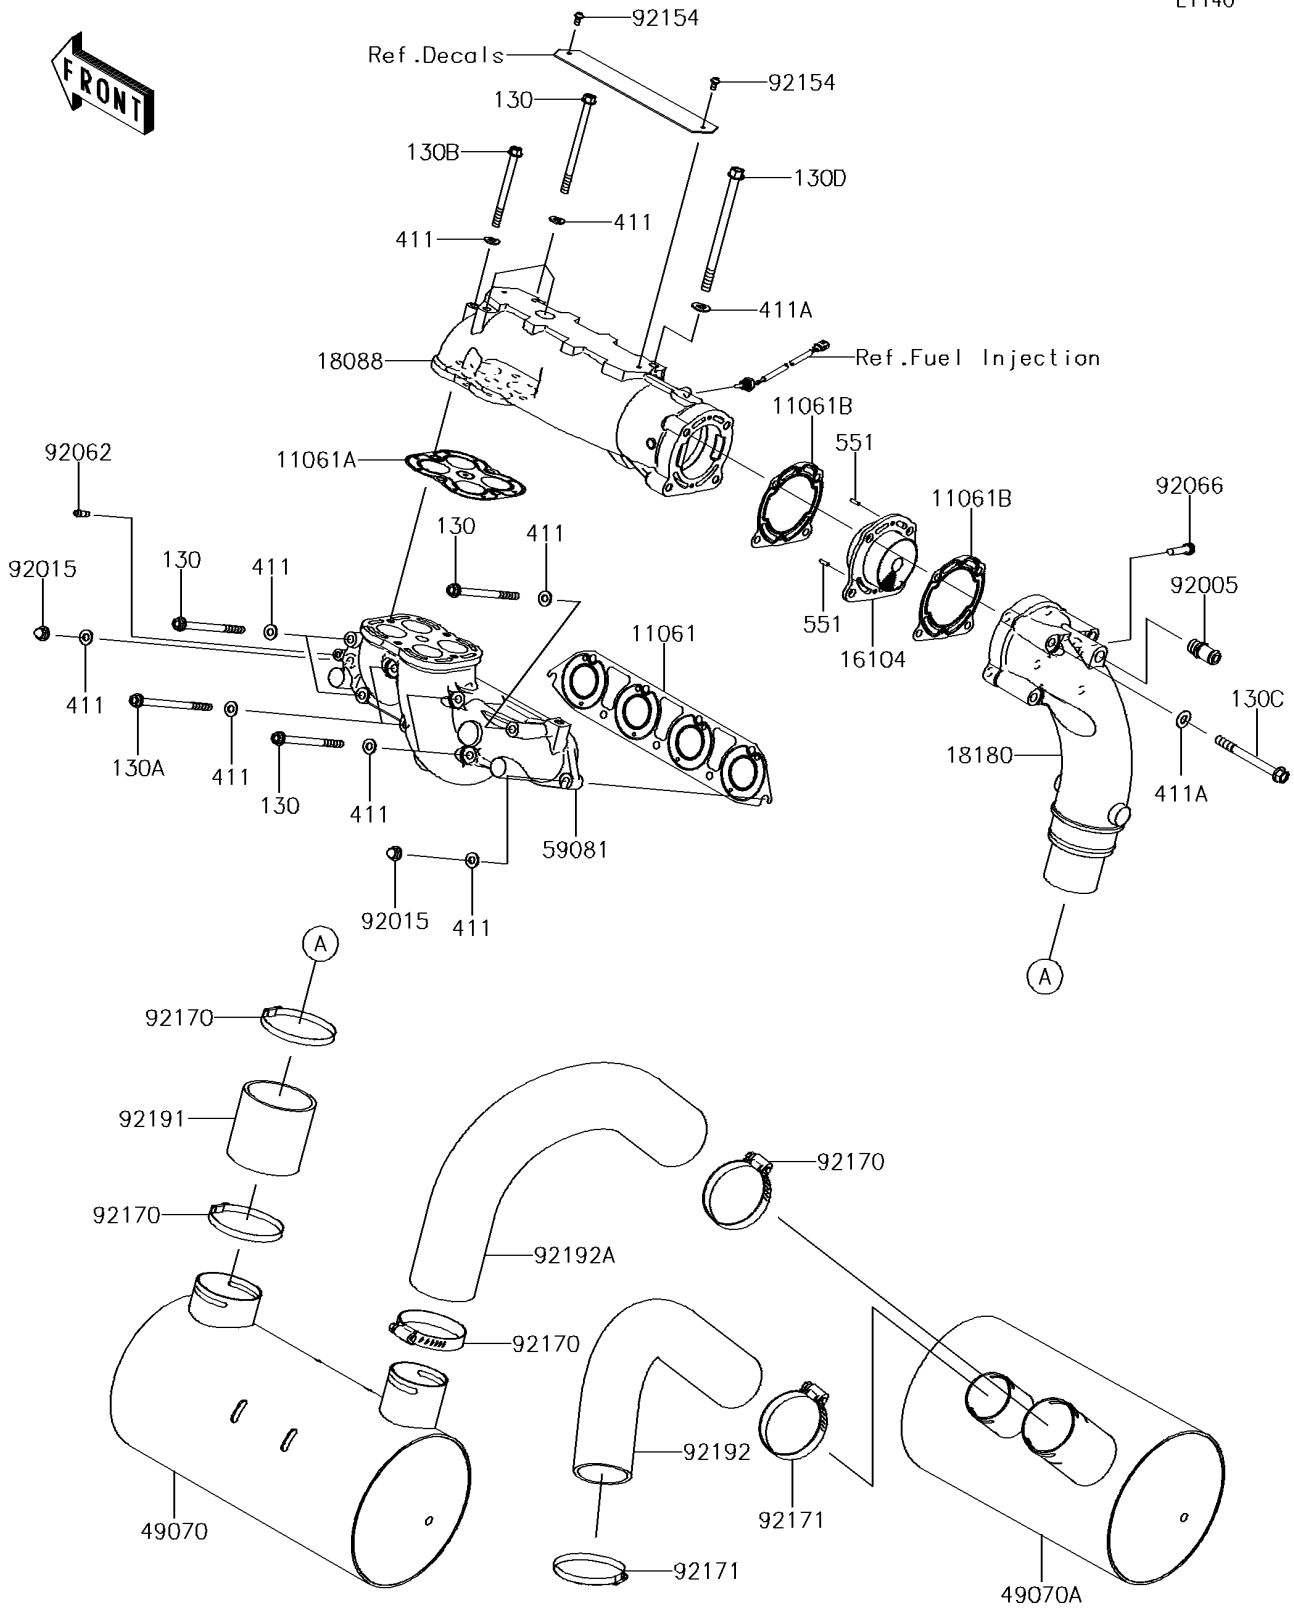

2014 JET SKI® ULTRA® 310X SE PARTS DIAGRAM

Muffler(s)

E1140

2014 JET SKI® ULTRA® 310X SE PARTS LIST

Muffler(s)

ITEM NAME	PART NUMBER	QUANTITY
GASKET,MANIFOLD EXHAUST (Ref # 11061)	11061-3742	1
GASKET,PIPE EXHAUST (Ref # 11061A)	11061-3762	1
GASKET,MUFFLER (Ref # 11061B)	11061-3768	2
BOLT-FLANGED,8X120 (Ref # 130)	130CD08120	8
BOLT-FLANGED,8X140 (Ref # 130A)	130CD08140	2
BOLT-FLANGED,8X95 (Ref # 130B)	130CD0895	1
BOLT-FLANGED,10X100 (Ref # 130C)	130CD10100	4
BOLT-FLANGED,10X150 (Ref # 130D)	130CD10150	1
FILTER-COMP,MUFFLER (Ref # 16104)	16104-0012	1
PIPE-EXHAUST (Ref # 18088)	18088-3730	1
BODY-MUFFLER (Ref # 18180)	18180-0825	1
WASHER-PLAIN,8MM (Ref # 411)	411S0800	13
WASHER-PLAIN,10MM (Ref # 411A)	411S1000	5
MUFFLER-COMP,1ST (Ref # 49070)	49070-0749	1
MUFFLER-COMP,2ND (Ref # 49070A)	49070-0750	1
PIN-DOWEL (Ref # 551)	551R0412	2
MANIFOLD-EXHAUST (Ref # 59081)	59081-3744	1
FITTING (Ref # 92005)	92005-0728	1
NUT,CAP,8MM (Ref # 92015)	92015-1371	2
NOZZLE (Ref # 92062)	92062-0562	1
PLUG,FILTER STOPPER (Ref # 92066)	92066-0764	1
BOLT,SOCKET,5X10 (Ref # 92154)	92154-0211	2
CLAMP (Ref # 92170)	92170-3764	4
CLAMP (Ref # 92171)	92171-3715	2
TUBE,PIPE EX-MUFFLER (Ref # 92191)	92191-3986	1
TUBE,2ND-TAIL PIPE (Ref # 92192)	92192-3762	1
TUBE,1ST-2ND (Ref # 92192A)	92192-3860	1