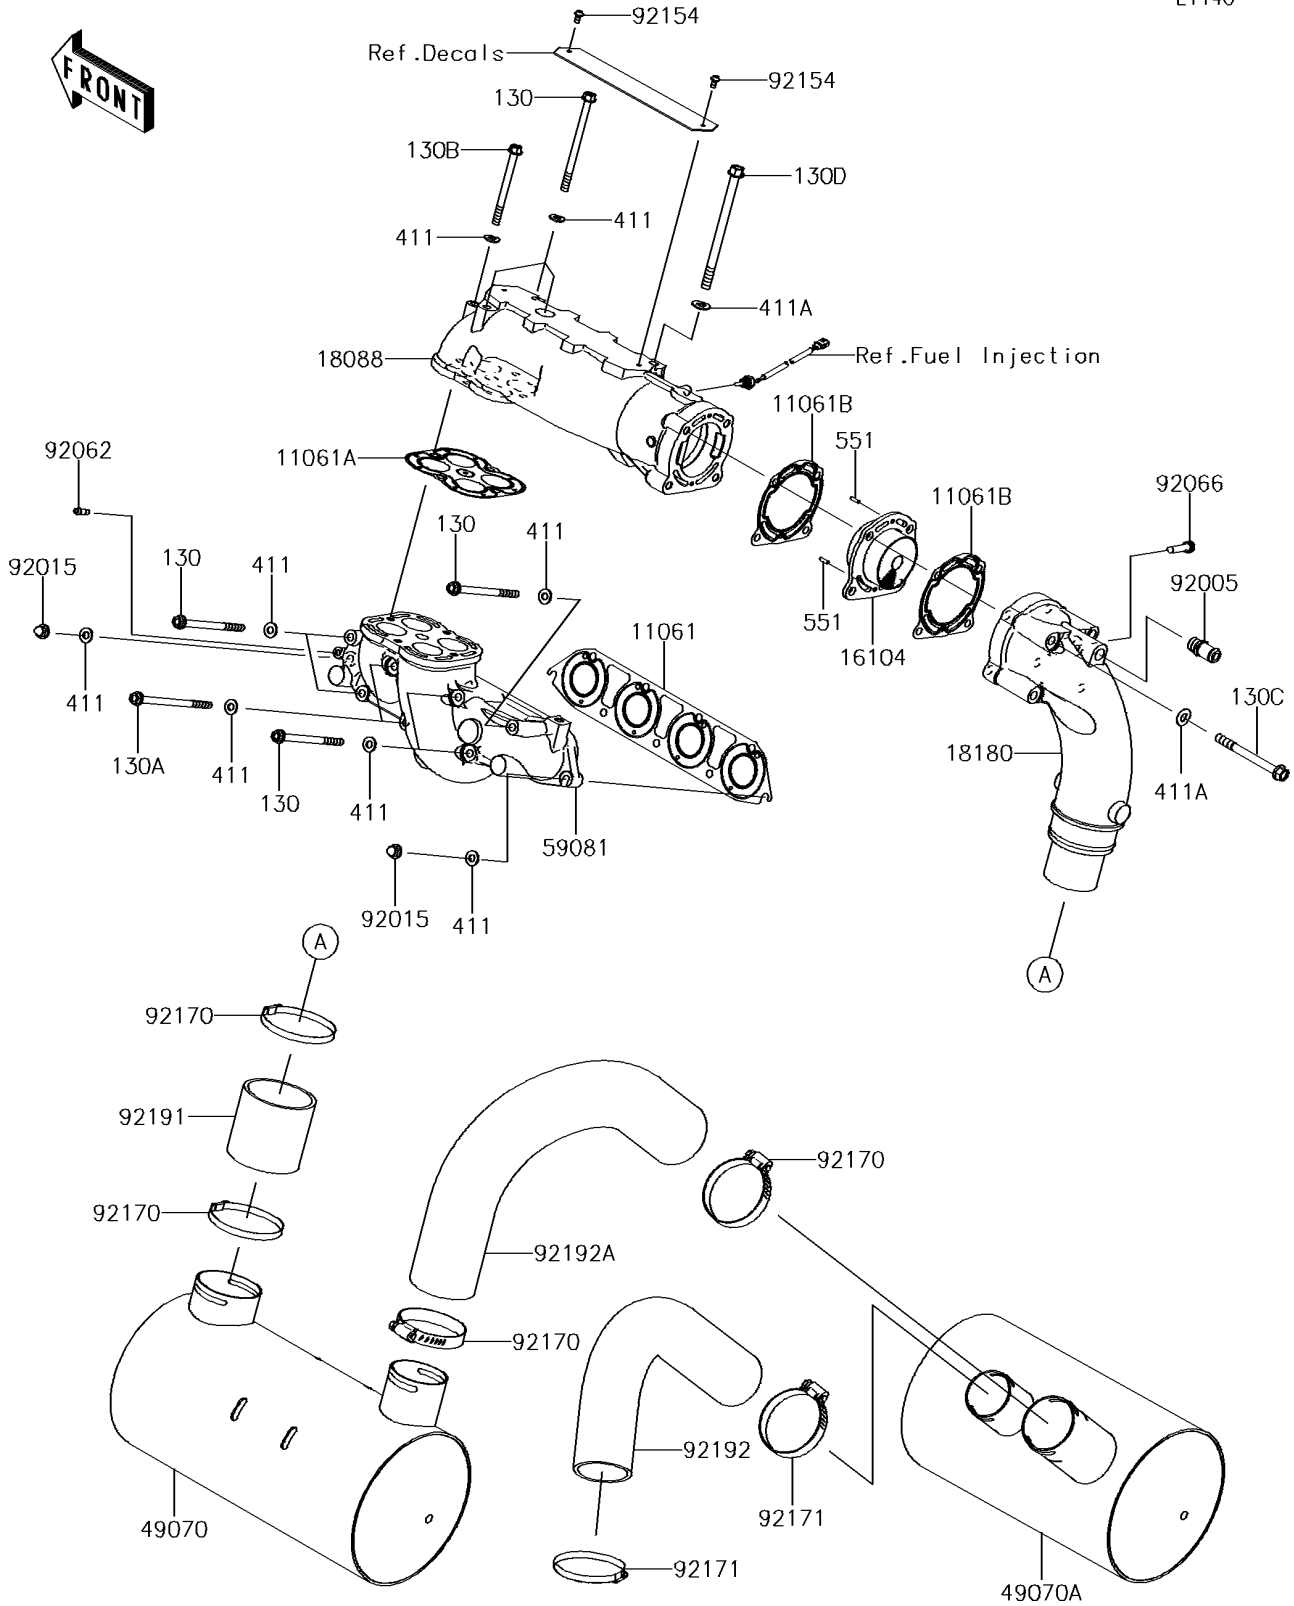

# 2016 JET SKI® ULTRA® 310X SE PARTS DIAGRAM

Muffler(s)

E1140

## 2016 JET SKI® ULTRA® 310X SE PARTS LIST

### Muffler(s)

ITEM NAME	PART NUMBER	QUANTITY
GASKET,MANIFOLD EXHAUST (Ref # 11061)	11061-3742	1
GASKET,PIPE EXHAUST (Ref # 11061A)	11061-3762	1
GASKET,MUFFLER (Ref # 11061B)	11061-3768	2
BOLT-FLANGED,8X120 (Ref # 130)	130CD08120	8
BOLT-FLANGED,8X140 (Ref # 130A)	130CD08140	2
BOLT-FLANGED,8X95 (Ref # 130B)	130CD0895	1
BOLT-FLANGED,10X100 (Ref # 130C)	130CD10100	4
BOLT-FLANGED,10X150 (Ref # 130D)	130CD10150	1
FILTER-COMP,MUFFLER (Ref # 16104)	16104-0012	1
PIPE-EXHAUST (Ref # 18088)	18088-3730	1
BODY-MUFFLER (Ref # 18180)	18180-0825	1
WASHER-PLAIN,8MM (Ref # 411)	411S0800	13
WASHER-PLAIN,10MM (Ref # 411A)	411S1000	5
MUFFLER-COMP,1ST (Ref # 49070)	49070-0749	1
MUFFLER-COMP,2ND (Ref # 49070A)	49070-0750	1
PIN-DOWEL (Ref # 551)	551R0412	2
MANIFOLD-EXHAUST (Ref # 59081)	59081-3744	1
FITTING (Ref # 92005)	92005-0728	1
NUT,CAP,8MM (Ref # 92015)	92015-1371	2
NOZZLE (Ref # 92062)	92062-0562	1
PLUG,FILTER STOPPER (Ref # 92066)	92066-0764	1
BOLT,SOCKET,5X10 (Ref # 92154)	92154-0211	2
CLAMP (Ref # 92170)	92170-3764	4
CLAMP (Ref # 92171)	92171-3715	2
TUBE,PIPE EX-MUFFLER (Ref # 92191)	92191-3986	1
TUBE,2ND-TAIL PIPE (Ref # 92192)	92192-3762	1
TUBE,1ST-2ND (Ref # 92192A)	92192-3860	1