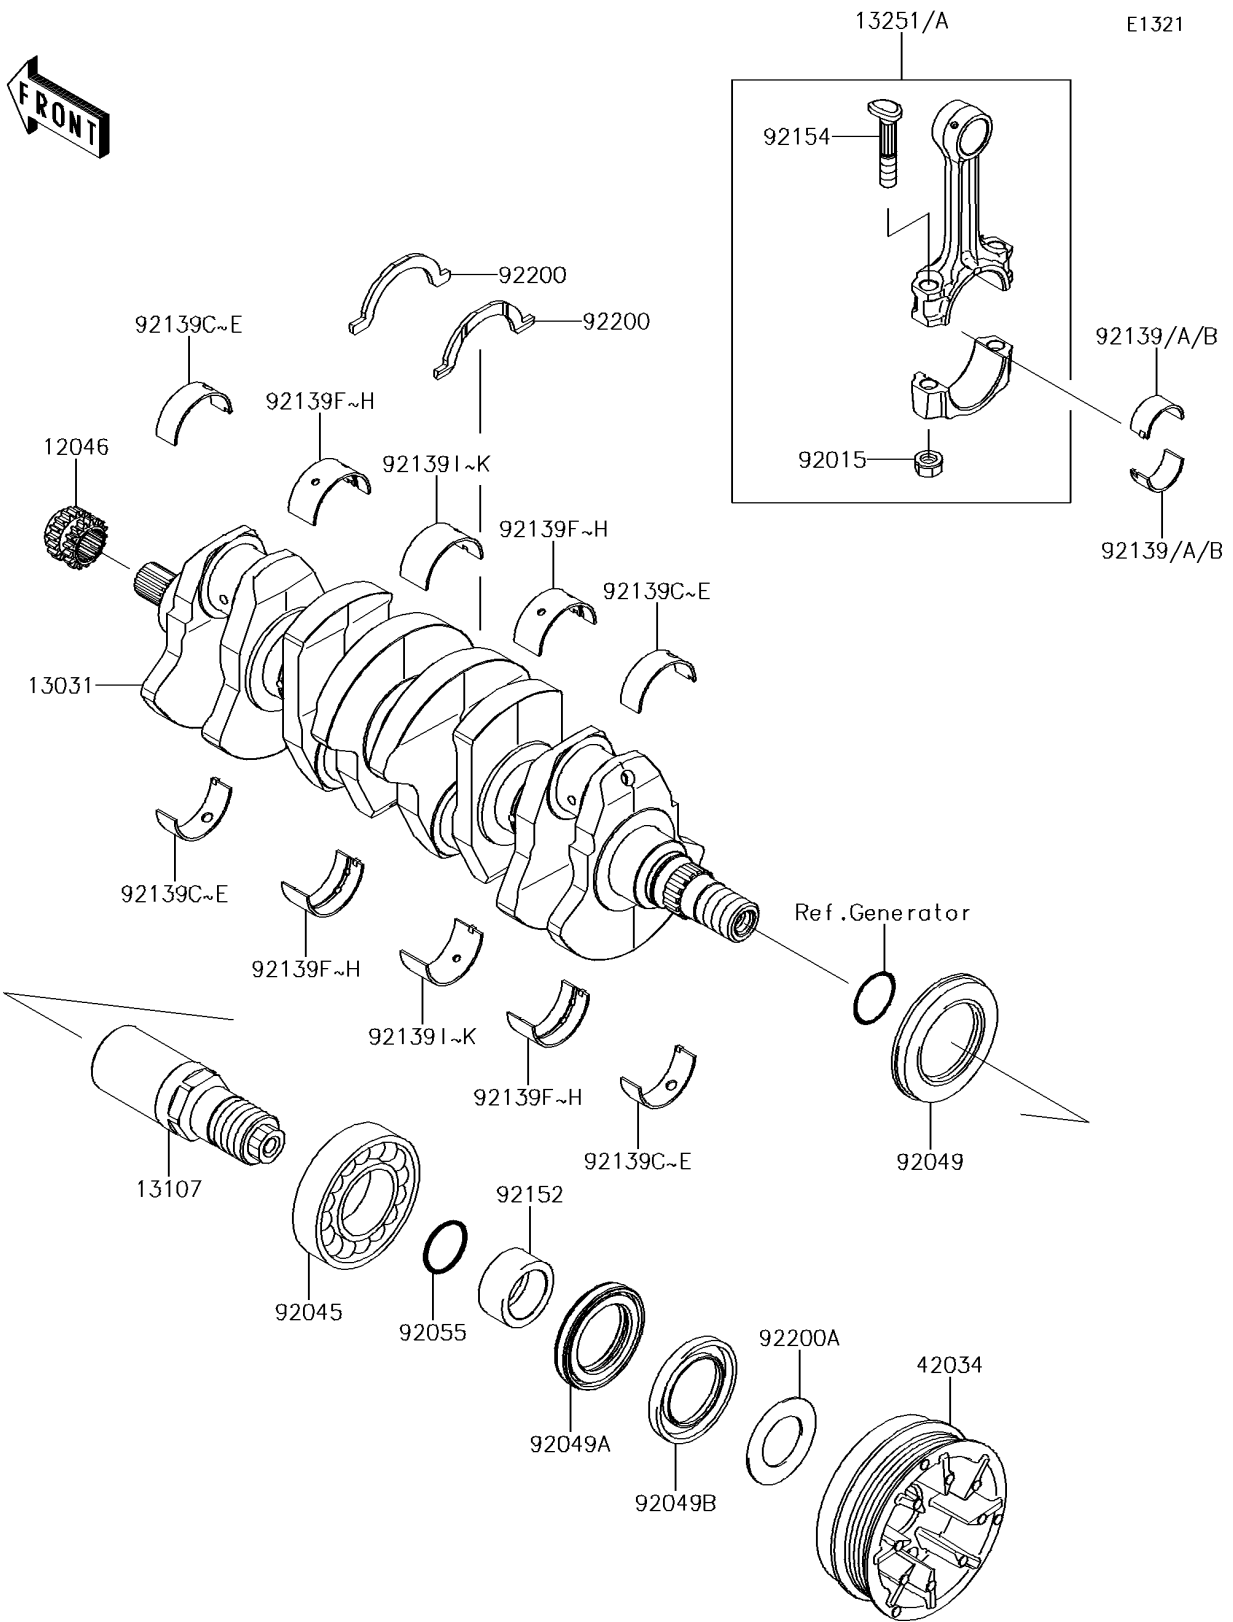

# 2018 JET SKI® ULTRA® 310X SE PARTS DIAGRAM

Crankshaft

## 2018 JET SKI® ULTRA® 310X SE PARTS LIST

### Crankshaft

ITEM NAME	PART NUMBER	QUANTITY
SPROCKET,17T (Ref # 12046)	12046-3711	1
CRANKSHAFT-COMP (Ref # 13031)	13031-3743	1
SHAFT (Ref # 13107)	13107-3810	1
ROD-ASSY-CONNECTING,I (Ref # 13251)	13251-3703-II	4
ROD-ASSY-CONNECTING,J (Ref # 13251A)	13251-3703-JJ	4
COUPLING (Ref # 42034)	42034-3723	1
NUT,CONNECTING ROD (Ref # 92015)	92015-1559	8
BEARING-BALL,6208ZZ AS2S (Ref # 92045)	92045-3739	1
SEAL-OIL,SD347626LHS (Ref # 92049)	92049-3736	1
SEAL-OIL,FPJ740628.5ZS (Ref # 92049A)	92049-3737	1
SEAL-OIL,S40626NS (Ref # 92049B)	92049-3738	1
RING-O,27.7X2.4 (Ref # 92055)	92055-091	1
BUSHING,CONNECTING ROD,GREEN (Ref # 92139)	92139-0722	8
BUSHING,CONNECTING ROD,YELLOW (Ref # 92139A)	92139-0723	AR
BUSHING,CONNECTING ROD,PINK (Ref # 92139B)	92139-0724	AR
BUSHING,CRANKSHAFT,#1&#5,GREEN (Ref # 92139C)	92139-0725	4
BUSHING,CRANKSHAFT,#1&#5,YEL (Ref # 92139D)	92139-0726	AR
BUSHING,CRANKSHAFT,#1&#5,PINK (Ref # 92139E)	92139-0727	AR
BUSHING,CRANKSHAFT,#2&#4,GREEN (Ref # 92139F)	92139-0728	4
BUSHING,CRANKSHAFT,#2&#4,YEL (Ref # 92139G)	92139-0729	AR
BUSHING,CRANKSHAFT,#2&#4,PINK (Ref # 92139H)	92139-0730	AR
BUSHING,CRANKSHAFT,#3,GREEN (Ref # 92139I)	92139-0731	2
BUSHING,CRANKSHAFT,#3,YELLOW (Ref # 92139J)	92139-0732	AR
BUSHING,CRANKSHAFT,#3,PINK (Ref # 92139K)	92139-0733	AR
COLLAR,30X40X18 (Ref # 92152)	92152-3759	1
BOLT,CONNECTING ROD,9MM (Ref # 92154)	92154-3720	8
WASHER (Ref # 92200)	92200-3789	2
WASHER,30.5X52X1.5 (Ref # 92200A)	92200-3808	1