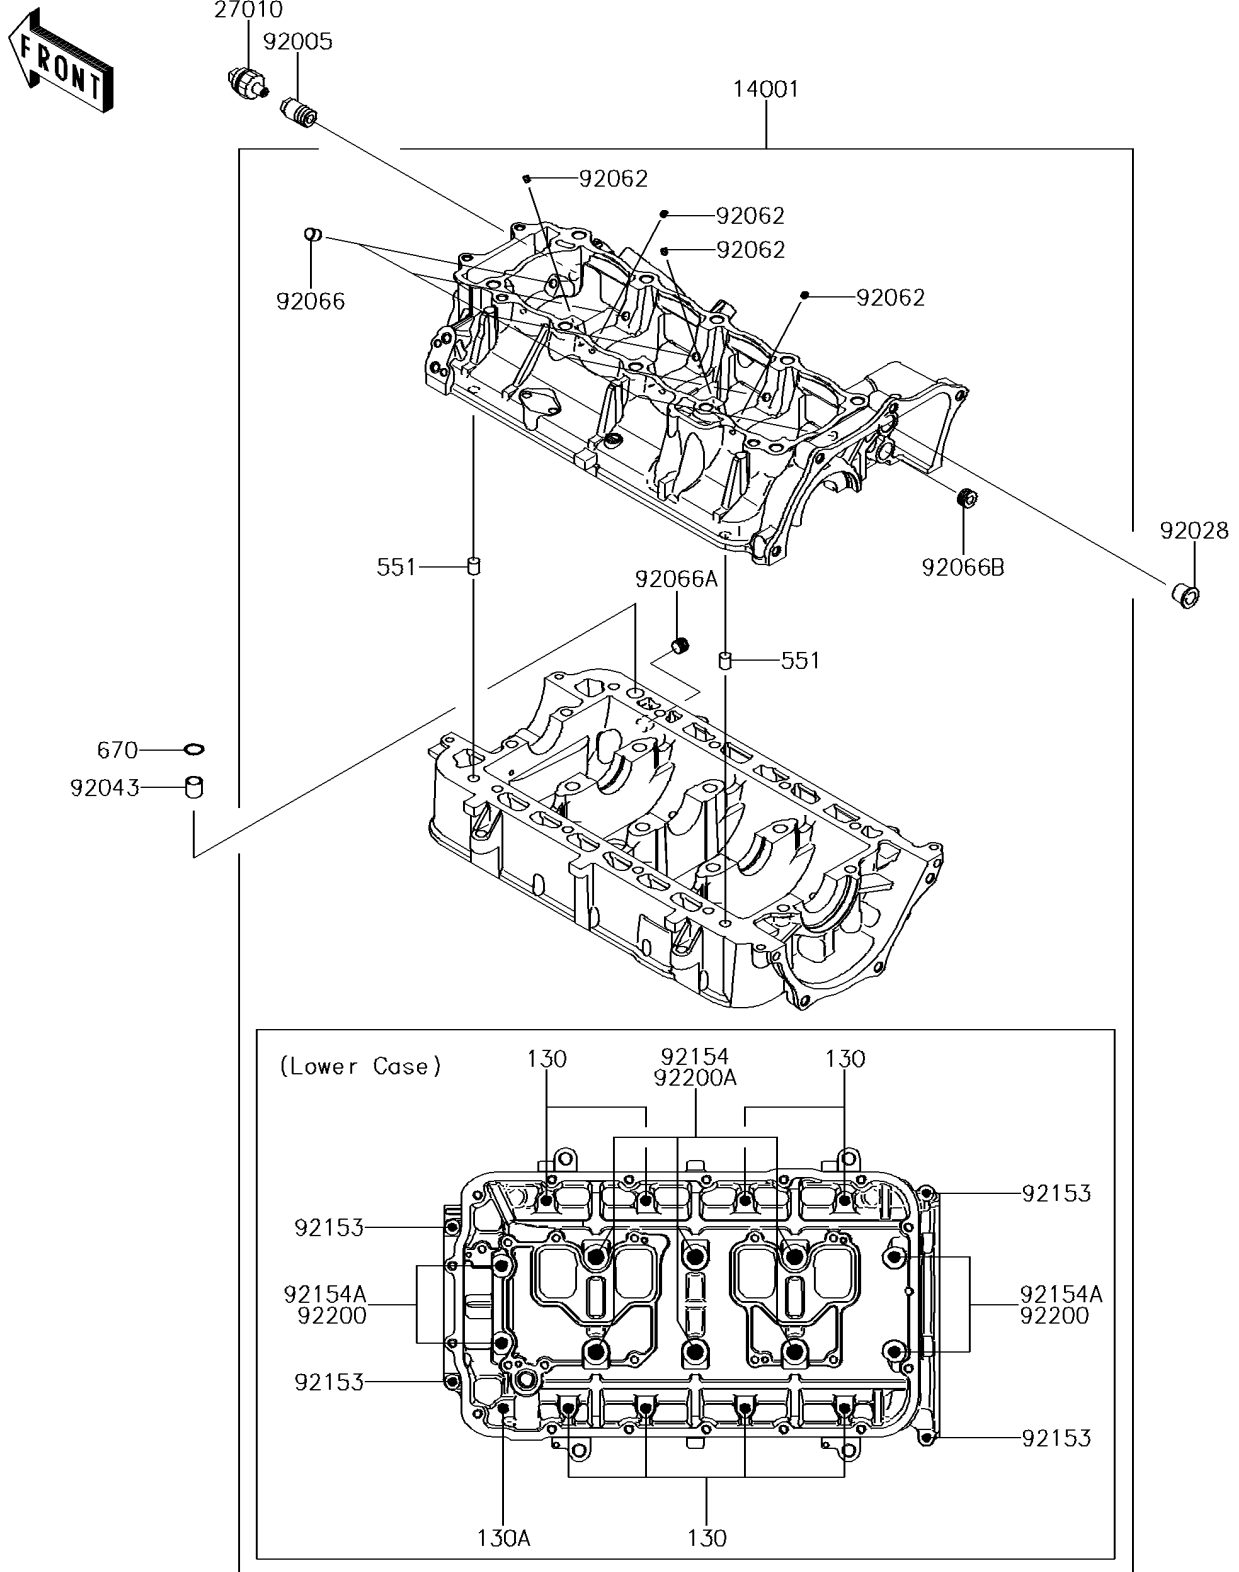

2015 JET SKI® ULTRA® 310X SE PARTS DIAGRAM

Crankcase

E1411

2015 JET SKI® ULTRA® 310X SE PARTS LIST

Crankcase

ITEM NAME	PART NUMBER	QUANTITY
BOLT-FLANGED,8X45 (Ref # 130)	130CD0845	8
BOLT-FLANGED,8X55 (Ref # 130A)	130CD0855	1
SET-CRANKCASE (Ref # 14001)	14001-0614	1
SWITCH,OIL PRESSURE (Ref # 27010)	27010-3786	1
PIN-DOWEL (Ref # 551)	551R1012	2
O RING,14MM (Ref # 670)	670D2014	1
FITTING (Ref # 92005)	92005-0714	1
BUSHING (Ref # 92028)	92028-3718	1
PIN,11.5X14X14 (Ref # 92043)	92043-1279	1
NOZZLE (Ref # 92062)	92062-0029	8
PLUG,OIL LINE,7.2X8 (Ref # 92066)	92066-1012	5
PLUG (Ref # 92066A)	92066-3778	1
PLUG (Ref # 92066B)	92066-3782	1
BOLT,6X30 (Ref # 92153)	92153-3707	4
BOLT (Ref # 92154)	92154-0719	6
BOLT (Ref # 92154A)	92154-0720	4
WASHER (Ref # 92200)	92200-0743	4
WASHER,11.5X20.5X1.6 (Ref # 92200A)	92200-0747	6