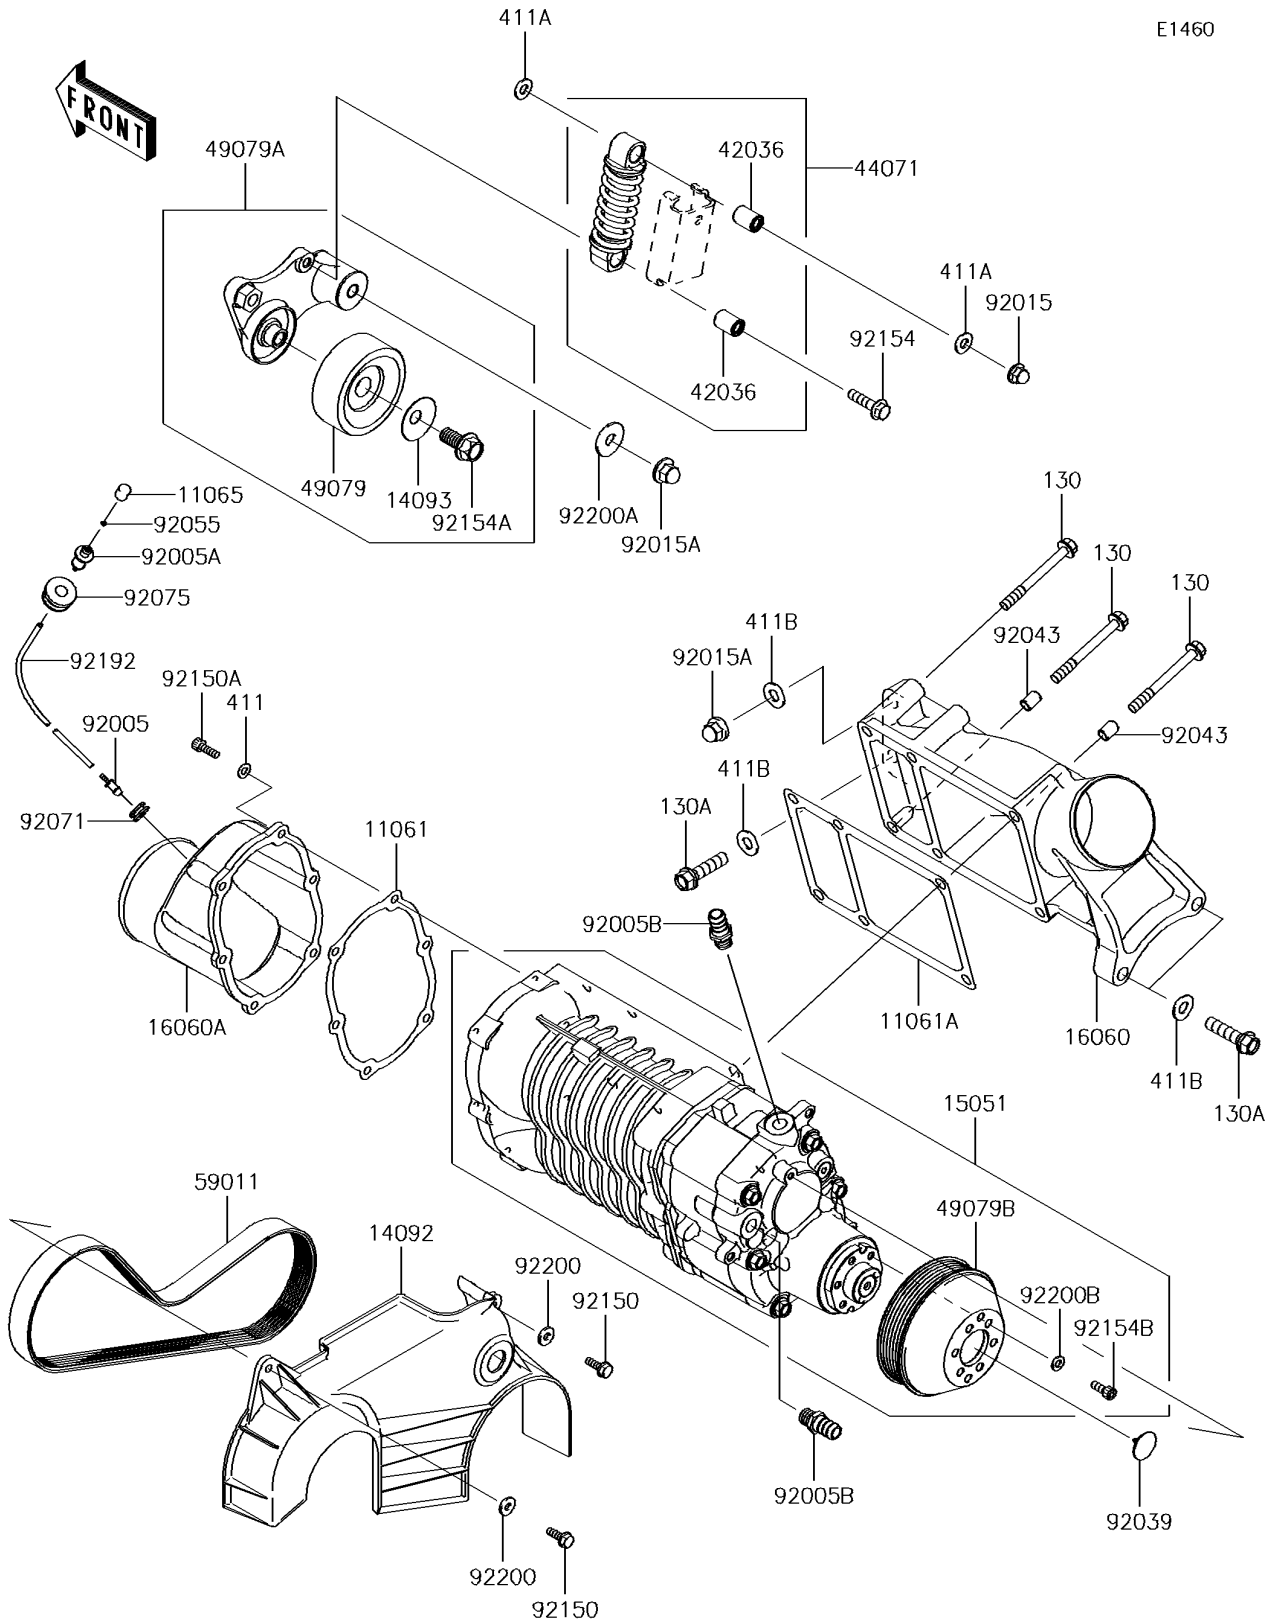

2014 JET SKI® ULTRA® 310X SE PARTS DIAGRAM

Super Charger

E1460

2014 JET SKI® ULTRA® 310X SE PARTS LIST

Super Charger

ITEM NAME	PART NUMBER	QUANTITY
GASKET,COMPRESSOR INLET (Ref # 11061)	11061-0760	1
GASKET,COMPRESSOR OUT (Ref # 11061A)	11061-3763	1
CAP (Ref # 11065)	11065-0156	1
BOLT-FLANGED,8X75 (Ref # 130)	130CD0875	6
BOLT-FLANGED,10X40 (Ref # 130A)	130CD1040	3
COVER,BELT (Ref # 14092)	14092-0838	1
COVER (Ref # 14093)	14093-0222	1
COMPRESSOR-AIR,SUPER CHARGER (Ref # 15051)	15051-3704	1
PIPE-INTAKE,COMPRESSOR OUT (Ref # 16060)	16060-0028	1
PIPE-INTAKE,COMPRESSOR INLET (Ref # 16060A)	16060-0738	1
WASHER-PLAIN,6MM (Ref # 411)	411S0600	6
WASHER-PLAIN,8MM (Ref # 411A)	411S0800	2
WASHER-PLAIN,10MM (Ref # 411B)	411S1000	4
SLEEVE (Ref # 42036)	42036-0713	2
DAMPER-ASSY (Ref # 44071)	44071-0776	1
PULLEY-BELT (Ref # 49079)	49079-0025	1
PULLEY-BELT (Ref # 49079A)	49079-0703	1
PULLEY-BELT (Ref # 49079B)	49079-3704	1
BELT,6PK845 (Ref # 59011)	59011-0032	1
FITTING (Ref # 92005)	92005-0722	1
FITTING (Ref # 92005A)	92005-0723	1
FITTING (Ref # 92005B)	92005-3714	2
NUT,CAP,8MM (Ref # 92015)	92015-1371	1
NUT,10MM (Ref # 92015A)	92015-1649	2
RIVET (Ref # 92039)	92039-3795	1
PIN,8.2X10.5X14 (Ref # 92043)	92043-3764	2
RING-O,2X1 (Ref # 92055)	92055-0718	1
GROMMET (Ref # 92071)	92071-3733	1
DAMPER,FUEL TANK (Ref # 92075)	92075-1424	1

2014 JET SKI® ULTRA® 310X SE PARTS LIST

Super Charger

ITEM NAME	PART NUMBER	QUANTITY
BOLT,6X18 (Ref # 92150)	92150-3729	2
BOLT,SOCKET,6X18 (Ref # 92150A)	92150-3775	6
BOLT (Ref # 92154)	92154-0865	1
BOLT (Ref # 92154A)	92154-1626	1
BOLT,SOCKET,6X16 (Ref # 92154B)	92154-3714	6
TUBE,3X4X600 (Ref # 92192)	92192-1004	1
WASHER,6.5X16X2.0 (Ref # 92200)	92200-1543	2
WASHER (Ref # 92200A)	92200-3762	1
WASHER,6.5X13X1.5 (Ref # 92200B)	92200-3814	6