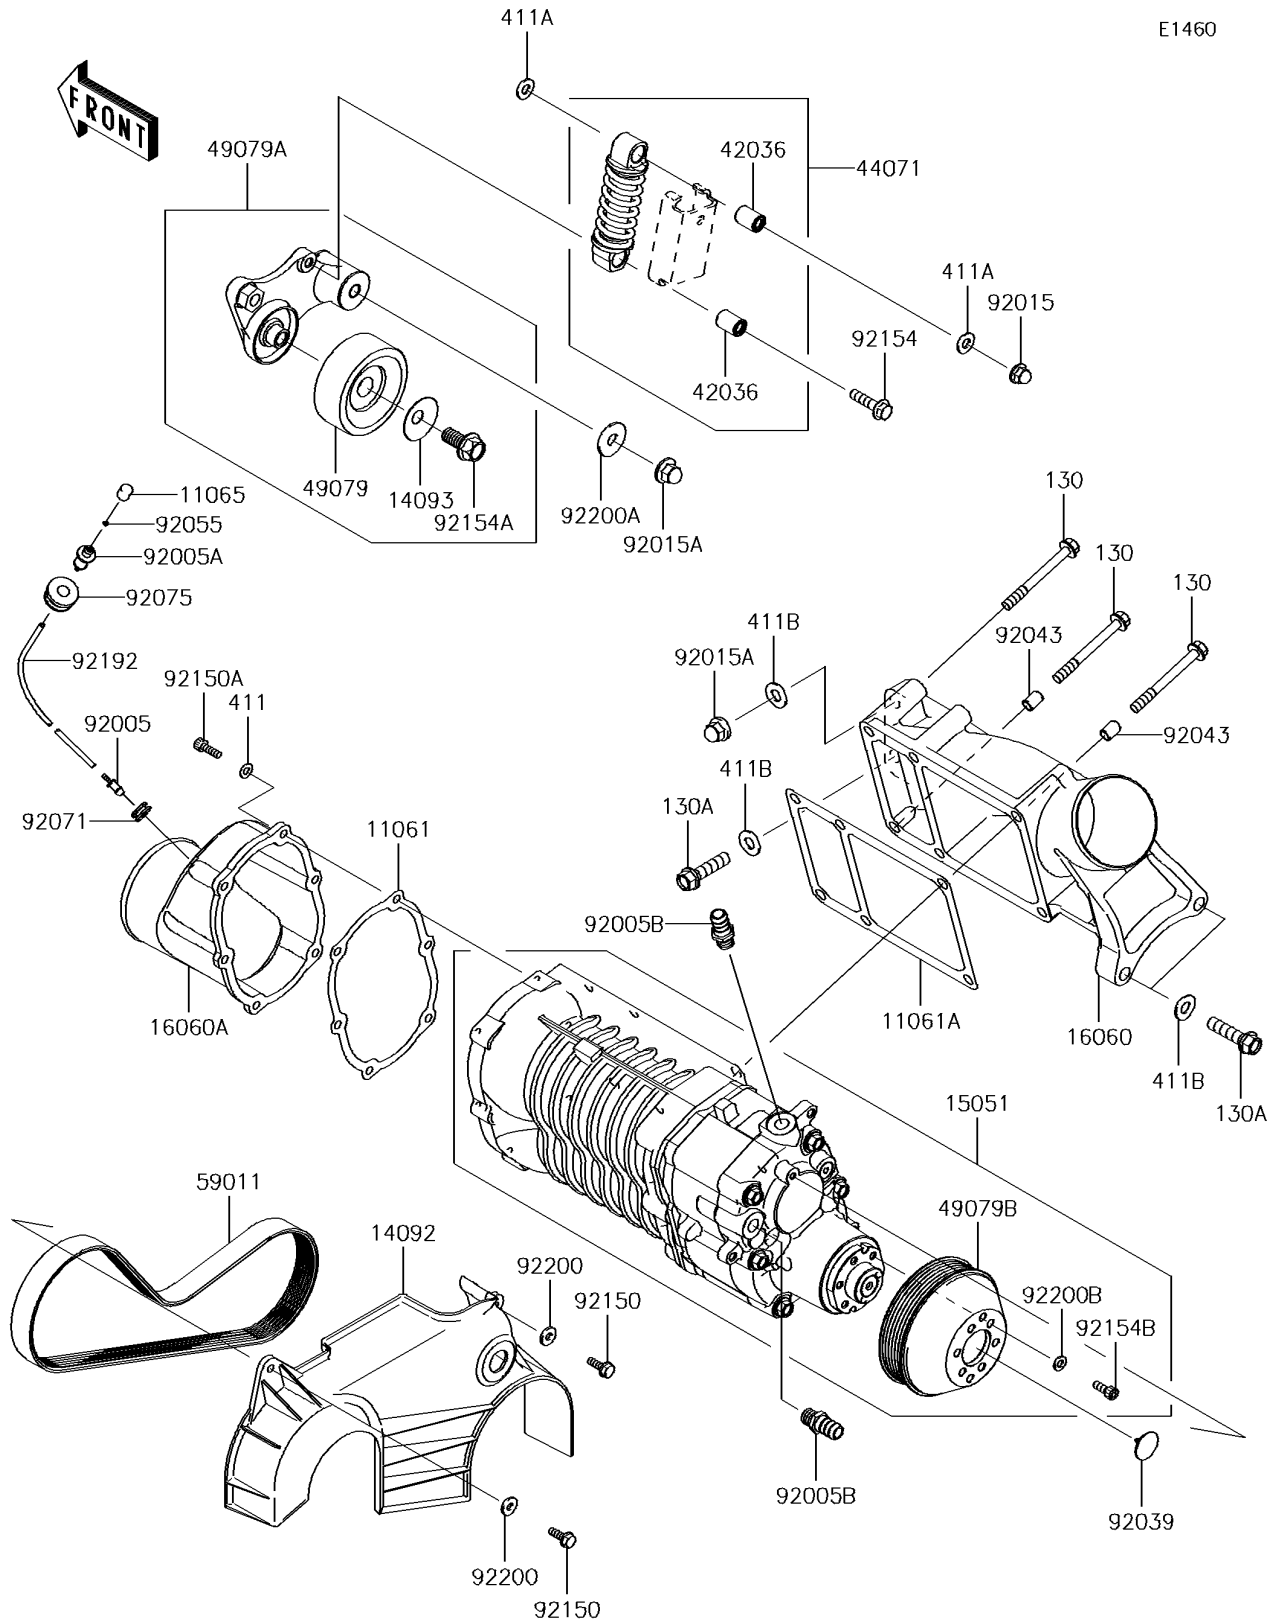

2017 JET SKI® ULTRA® 310X SE PARTS DIAGRAM

Super Charger

E1460

2017 JET SKI® ULTRA® 310X SE PARTS LIST

Super Charger

ITEM NAME	PART NUMBER	QUANTITY
GASKET,COMPRESSOR INLET (Ref # 11061)	11061-0760	1
GASKET,COMPRESSOR OUT (Ref # 11061A)	11061-3763	1
CAP (Ref # 11065)	11065-0156	1
BOLT-FLANGED,8X75 (Ref # 130)	130CD0875	6
BOLT-FLANGED,10X40 (Ref # 130A)	130CD1040	3
COVER,BELT (Ref # 14092)	14092-0838	1
COVER (Ref # 14093)	14093-0222	1
COMPRESSOR-AIR,SUPER CHARGER (Ref # 15051)	15051-3704	1
PIPE-INTAKE,COMPRESSOR OUT (Ref # 16060)	16060-0028	1
PIPE-INTAKE,COMPRESSOR INLET (Ref # 16060A)	16060-0738	1
WASHER-PLAIN,6MM (Ref # 411)	411S0600	6
WASHER-PLAIN,8MM (Ref # 411A)	411S0800	2
WASHER-PLAIN,10MM (Ref # 411B)	411S1000	4
SLEEVE (Ref # 42036)	42036-0713	2
DAMPER-ASSY (Ref # 44071)	44071-0776	1
PULLEY-BELT (Ref # 49079)	49079-0025	1
PULLEY-BELT (Ref # 49079A)	49079-0703	1
PULLEY-BELT (Ref # 49079B)	49079-3704	1
BELT,6PK845 (Ref # 59011)	59011-0032	1
FITTING (Ref # 92005)	92005-0722	1
FITTING (Ref # 92005A)	92005-0723	1
FITTING (Ref # 92005B)	92005-3714	2
NUT,CAP,8MM (Ref # 92015)	92015-1371	1
NUT,10MM (Ref # 92015A)	92015-1649	2
RIVET (Ref # 92039)	92039-3795	1
PIN,8.2X10.5X14 (Ref # 92043)	92043-3764	2
RING-O,2X1 (Ref # 92055)	92055-0718	1
GROMMET (Ref # 92071)	92071-3733	1
DAMPER,FUEL TANK (Ref # 92075)	92075-1424	1

2017 JET SKI® ULTRA® 310X SE PARTS LIST

Super Charger

ITEM NAME	PART NUMBER	QUANTITY
BOLT,6X18 (Ref # 92150)	92150-3729	2
BOLT,SOCKET,6X18 (Ref # 92150A)	92150-3775	6
BOLT (Ref # 92154)	92154-0865	1
BOLT (Ref # 92154A)	92154-1626	1
BOLT,SOCKET,6X16 (Ref # 92154B)	92154-3714	6
TUBE,3X4X600 (Ref # 92192)	92192-1004	1
WASHER,6.5X16X2.0 (Ref # 92200)	92200-1543	2
WASHER (Ref # 92200A)	92200-3762	1
WASHER,6.5X13X1.5 (Ref # 92200B)	92200-3814	6