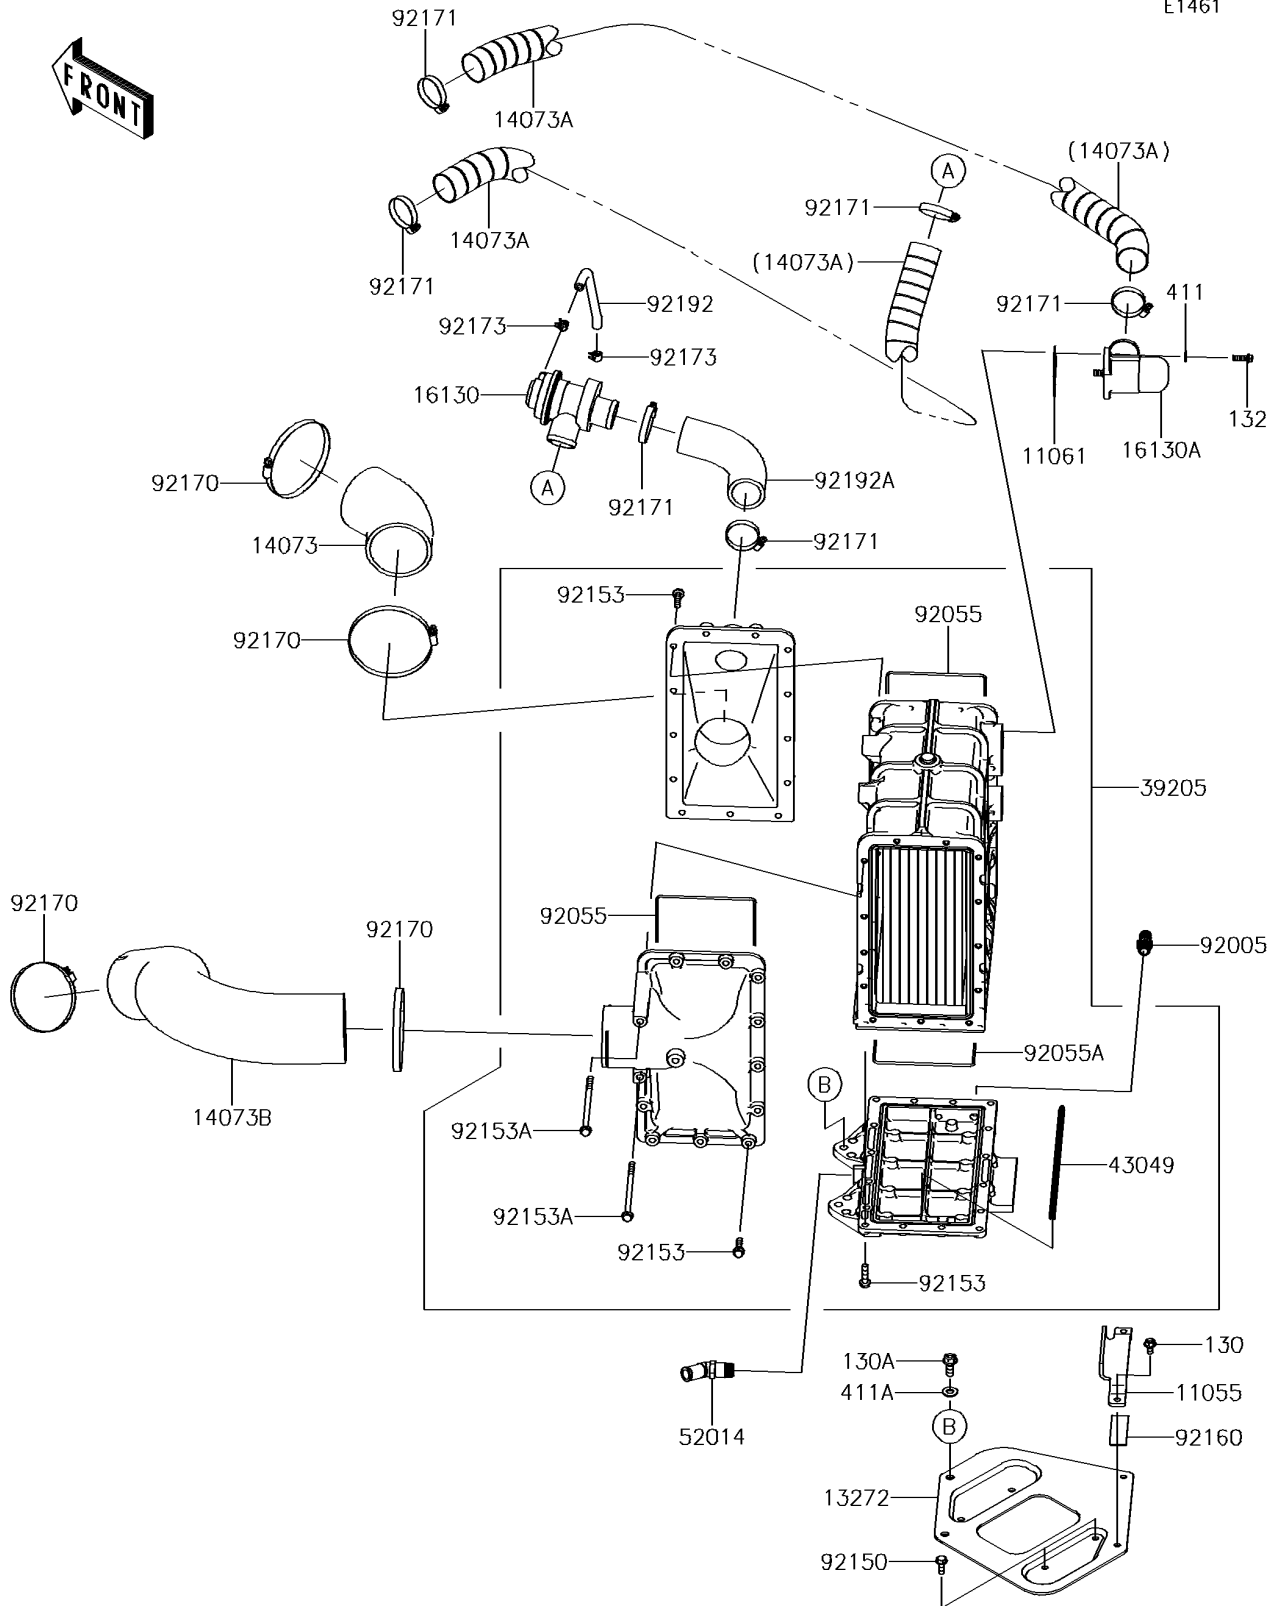

# 2014 JET SKI® ULTRA® 310X SE PARTS DIAGRAM

## Inter Cooler

E1461

## 2014 JET SKI® ULTRA® 310X SE PARTS LIST

### Inter Cooler

ITEM NAME	PART NUMBER	QUANTITY
BRACKET (Ref # 11055)	11055-3714	1
GASKET (Ref # 11061)	11061-3765	1
BOLT-FLANGED,6X12 (Ref # 130)	130CD0612	2
BOLT-FLANGED,8X20 (Ref # 130A)	130CD0820	2
BOLT-FLANGED-SMALL,6X18 (Ref # 132)	132BC0618	2
PLATE (Ref # 13272)	13272-3721	1
DUCT,I/C-TH. (Ref # 14073)	14073-3823	1
DUCT,BYPASS VALVE-A/C (Ref # 14073A)	14073-3834	2
DUCT,S/C-I/C (Ref # 14073B)	14073-3839	1
VALVE-ASSY-RELIEF,AIR BYPASS (Ref # 16130)	16130-3703	1
VALVE-ASSY-RELIEF,BLOW OFF (Ref # 16130A)	16130-3707	1
HEAT EXCHANGER,INTER COOLER (Ref # 39205)	39205-3702	1
WASHER-PLAIN,6MM (Ref # 411)	411S0600	2
WASHER-PLAIN,8MM (Ref # 411A)	411S0800	2
PACKING (Ref # 43049)	43049-3719	1
ELBOW (Ref # 52014)	52014-3714	1
FITTING (Ref # 92005)	92005-3714	1
RING-O (Ref # 92055)	92055-3779	2
RING-O (Ref # 92055A)	92055-3780	1
BOLT,6X18 (Ref # 92150)	92150-3729	4
BOLT,FLANGED,6X25 (Ref # 92153)	92153-3750	40
BOLT,FLANGED,6X110 (Ref # 92153A)	92153-3751	2
DAMPER (Ref # 92160)	92160-1075	1
CLAMP (Ref # 92170)	92170-3764	4
CLAMP (Ref # 92171)	92171-3725	6
CLAMP (Ref # 92173)	92173-1038	2
TUBE,5.8X10.8X140 (Ref # 92192)	92192-1512	1
TUBE,I/C-ABV (Ref # 92192A)	92192-3784	1