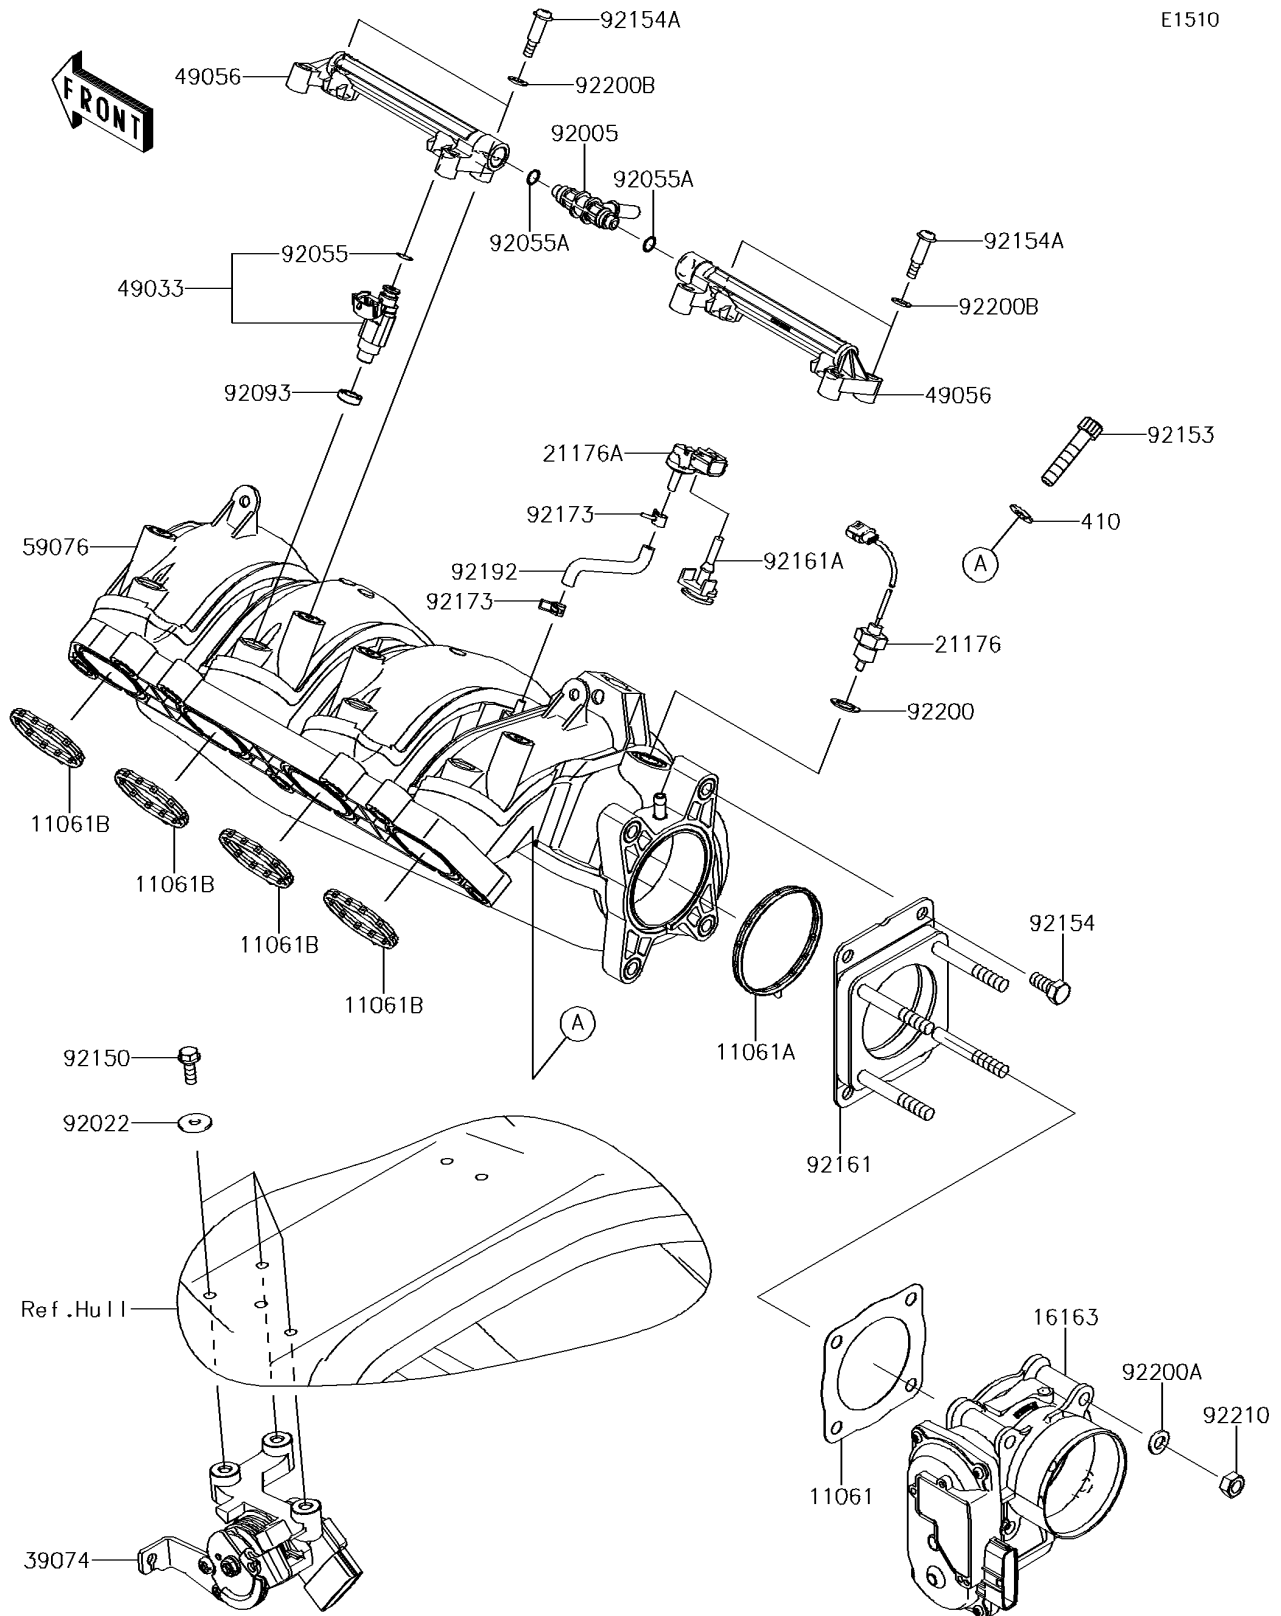

2018 JET SKI® ULTRA® 310X SE PARTS DIAGRAM

Throttle

E1510

2018 JET SKI® ULTRA® 310X SE PARTS LIST

Throttle

ITEM NAME	PART NUMBER	QUANTITY
GASKET,THROTTLE (Ref # 11061)	11061-0824	1
GASKET,MANIFOLD (Ref # 11061A)	11061-3766	1
GASKET,THROTTLE (Ref # 11061B)	11061-3767	4
THROTTLE-ASSY (Ref # 16163)	16163-3717	1
SENSOR,AIR TEMPERATURE (Ref # 21176)	21176-3767	1
SENSOR,BOOST (Ref # 21176A)	21176-3777	1
LEVER-ASSY-THROTTLE (Ref # 39074)	39074-3730	1
WASHER-PLAIN-SMALL,8MM (Ref # 410)	410S0800	7
NOZZLE-INJECTION (Ref # 49033)	49033-3709	4
PIPE-INJECTION,FUEL (Ref # 49056)	49056-3705	2
MANIFOLD-INTAKE (Ref # 59076)	59076-0006	1
FITTING,FUEL PIPE (Ref # 92005)	92005-3766	1
WASHER,6.5X20X1.5 (Ref # 92022)	92022-3710	3
RING-O,INJECTION NOZZLE (Ref # 92055)	92055-1622	4
RING-O (Ref # 92055A)	92055-3782	2
SEAL (Ref # 92093)	92093-0127	4
BOLT,6X18 (Ref # 92150)	92150-3729	3
BOLT,SOCKET,8X40 (Ref # 92153)	92153-0517	7
BOLT (Ref # 92154)	92154-1389	4
BOLT (Ref # 92154A)	92154-3713	4
DAMPER (Ref # 92161)	92161-1635	1
DAMPER (Ref # 92161A)	92161-3796	1
CLAMP (Ref # 92173)	92173-3702	2
TUBE (Ref # 92192)	92192-1361	1
WASHER,12X18X1 (Ref # 92200)	92200-0712	1
WASHER (Ref # 92200A)	92200-3806	4
WASHER (Ref # 92200B)	92200-3807	4
NUT (Ref # 92210)	92210-0897	4