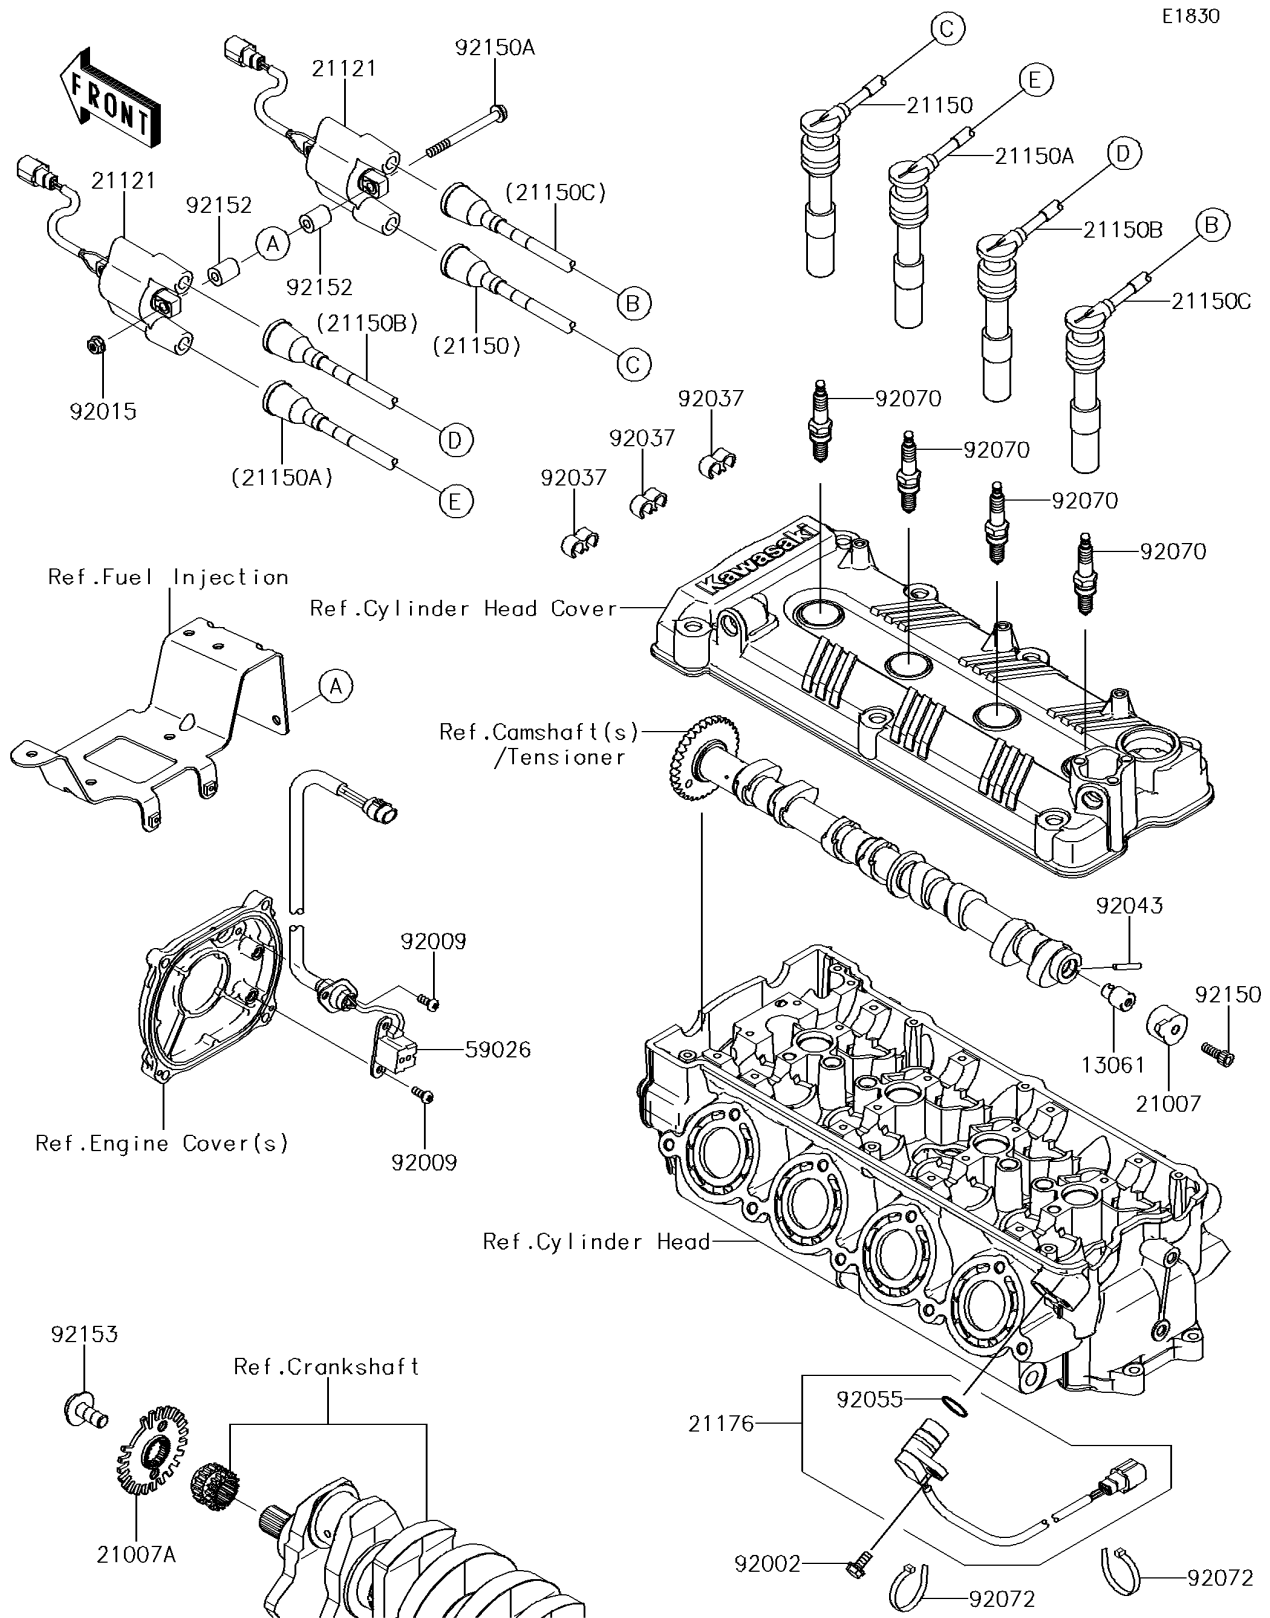

2014 JET SKI® ULTRA® 310X SE PARTS DIAGRAM

Ignition System

2014 JET SKI® ULTRA® 310X SE PARTS LIST

Ignition System

ITEM NAME	PART NUMBER	QUANTITY
BOSS,CAM SENSOR (Ref # 13061)	13061-1687	1
ROTOR,EX CAM (Ref # 21007)	21007-3742	1
ROTOR,PULSING (Ref # 21007A)	21007-3747	1
COIL-IGNITION (Ref # 21121)	21121-0720	2
CORD-ASSY,#1,L=340 (Ref # 21150)	21150-0006	1
CORD-ASSY,#2,L=450 (Ref # 21150A)	21150-0007	1
CORD-ASSY,#3,L=540 (Ref # 21150B)	21150-0008	1
CORD-ASSY,#4,L=600 (Ref # 21150C)	21150-0009	1
SENSOR,CAM ANGLE (Ref # 21176)	21176-1077	1
COIL-PULSING (Ref # 59026)	59026-3702	1
BOLT,6X16 (Ref # 92002)	92002-3728	1
SCREW,5X12 (Ref # 92009)	92009-1296	4
NUT,6MM (Ref # 92015)	92015-3767	2
CLAMP,CORD (Ref # 92037)	92037-1603	3
PIN (Ref # 92043)	92043-1575	1
RING-O (Ref # 92055)	92055-1639	1
PLUG-SPARK,PMR9B(NGK) (Ref # 92070)	92070-3707	4
BAND,L=188.85 (Ref # 92072)	92072-0105	2
BOLT,6X18 (Ref # 92150)	92150-1645	1
BOLT,6X70 (Ref # 92150A)	92150-3753	2
COLLAR (Ref # 92152)	92152-3738	4
BOLT,FLANGED,8X23 (Ref # 92153)	92153-0549	1