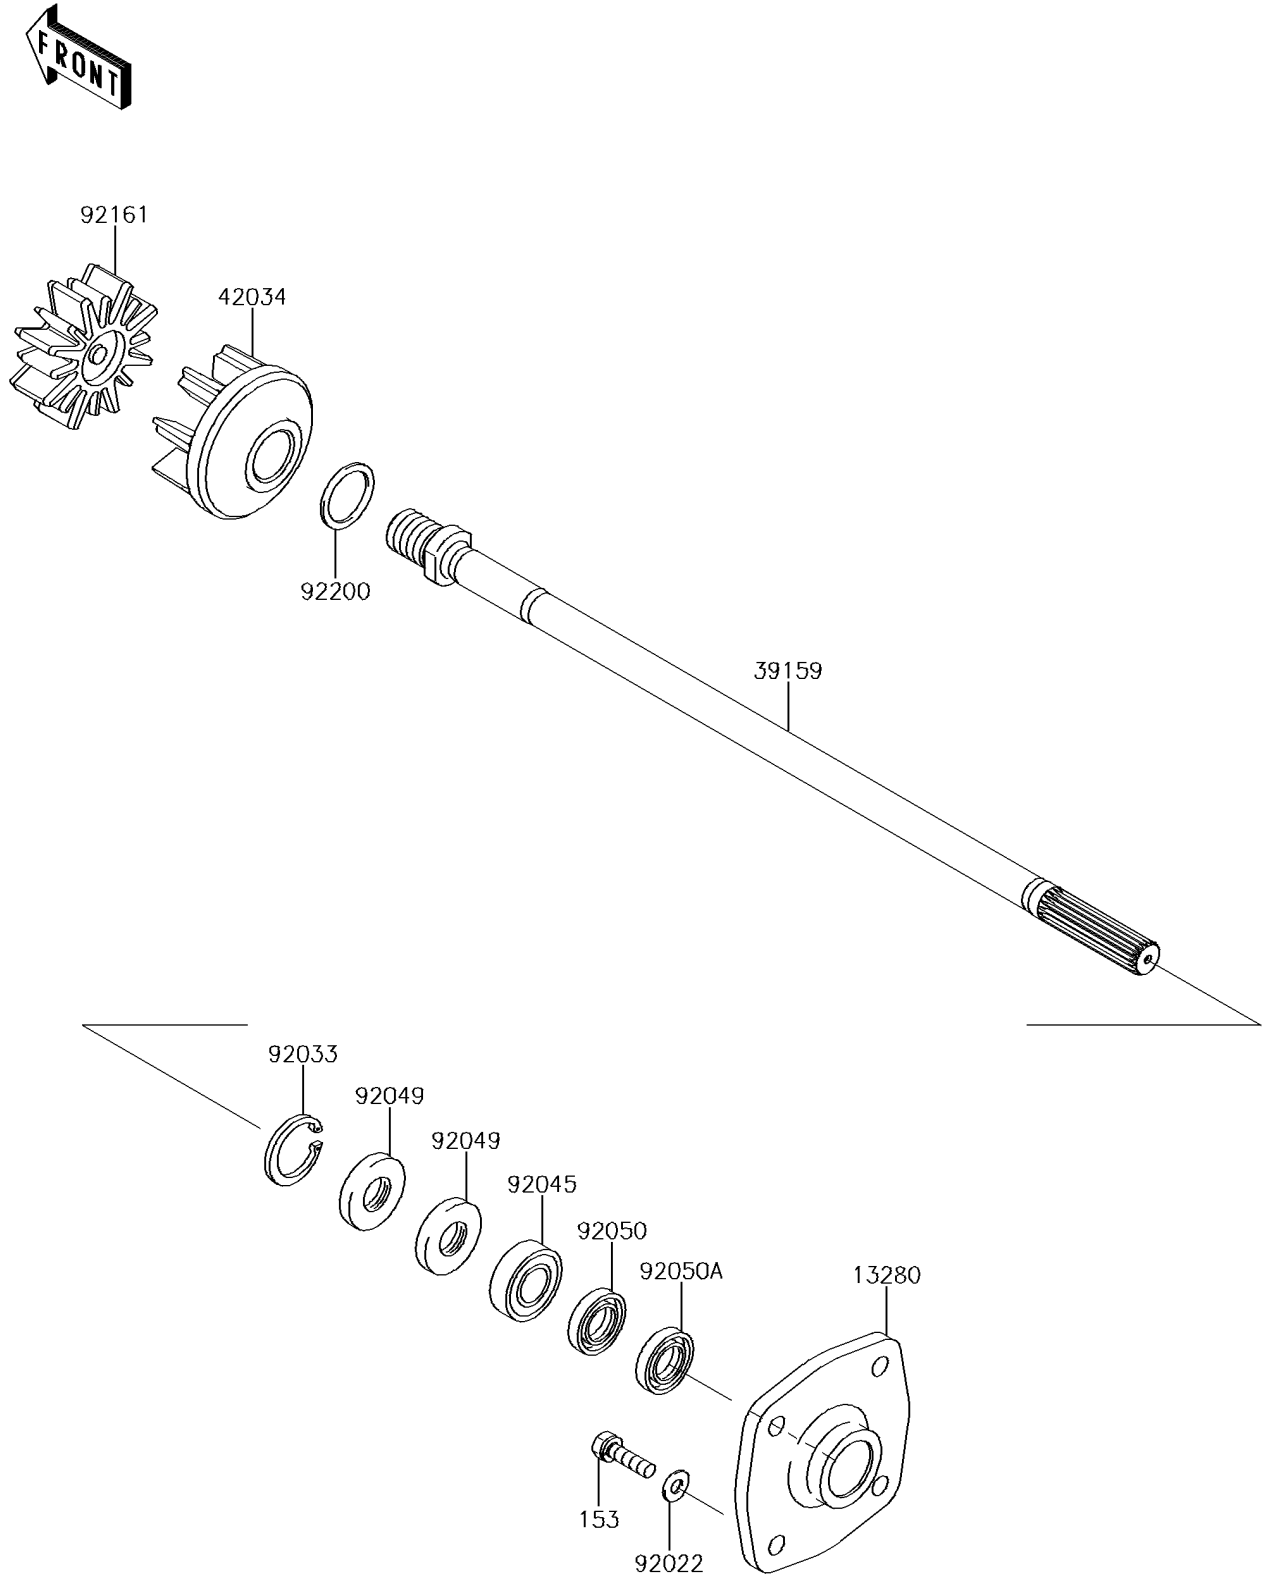

# 2014 JET SKI® ULTRA® 310X SE PARTS DIAGRAM

Drive Shaft

E3134

## 2014 JET SKI® ULTRA® 310X SE PARTS LIST

### Drive Shaft

ITEM NAME	PART NUMBER	QUANTITY
HOLDER (Ref # 13280)	13280-3756	1
BOLT-WS-SMALL,8X30 (Ref # 153)	153R0830	4
SHAFT-DRIVE (Ref # 39159)	39159-0044	1
COUPLING (Ref # 42034)	42034-3720	1
WASHER,8.2X18X1.5 (Ref # 92022)	92022-1964	4
RING-SNAP,42MM (Ref # 92033)	92033-3713	1
BEARING-BALL,60042RD (Ref # 92045)	92045-3705	1
SEAL-OIL,S620426 (Ref # 92049)	92049-3707	2
SEAL-OIL,SCY20368 (Ref # 92050)	92050-502	1
SEAL-OIL,SC20367 (Ref # 92050A)	92050-503	1
DAMPER,COUPLING (Ref # 92161)	92161-3797	1
WASHER,30.5X38X2 (Ref # 92200)	92200-3809	1