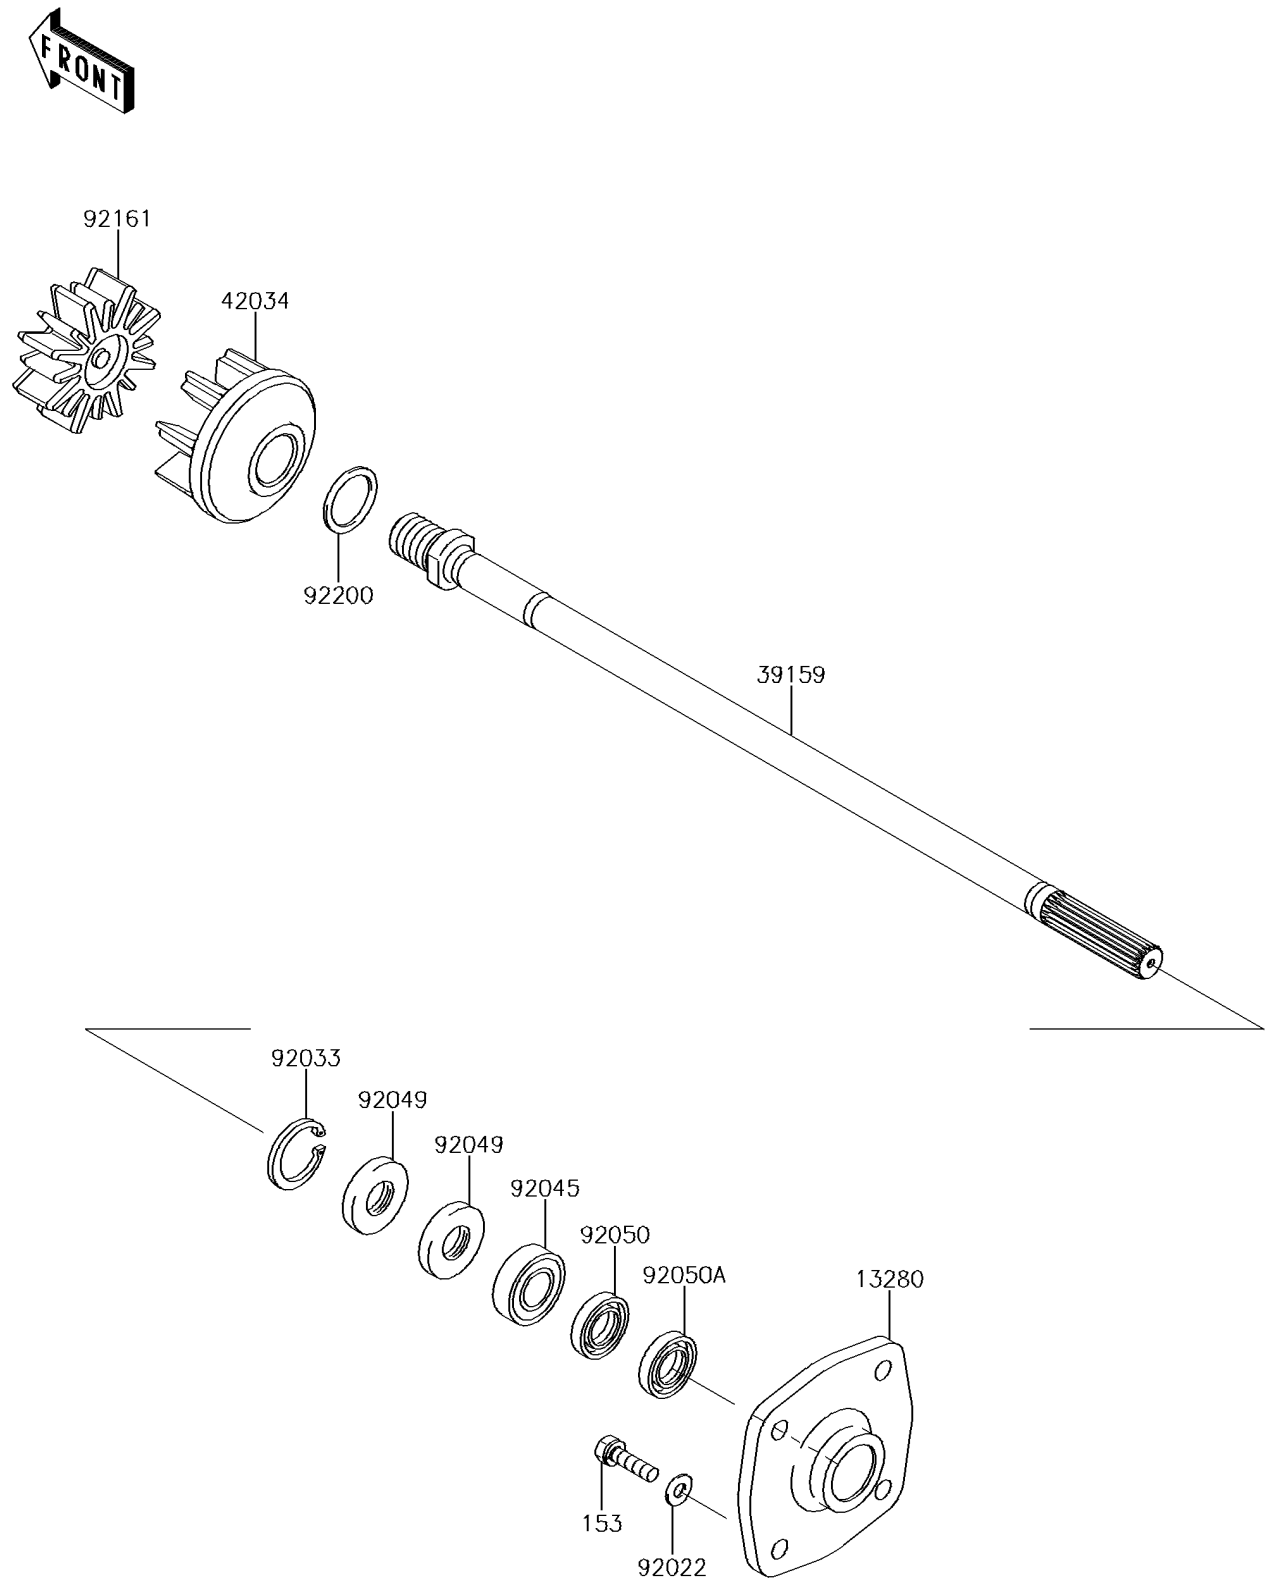

2017 JET SKI® ULTRA® 310X SE PARTS DIAGRAM

Drive Shaft

E3134

2017 JET SKI® ULTRA® 310X SE PARTS LIST

Drive Shaft

ITEM NAME	PART NUMBER	QUANTITY
HOLDER (Ref # 13280)	13280-3756	1
BOLT-WS-SMALL,8X30 (Ref # 153)	153R0830	4
SHAFT-DRIVE (Ref # 39159)	39159-0044	1
COUPLING (Ref # 42034)	42034-3720	1
WASHER,8.2X18X1.5 (Ref # 92022)	92022-1964	4
RING-SNAP,42MM (Ref # 92033)	92033-3713	1
BEARING-BALL,60042RD (Ref # 92045)	92045-3705	1
SEAL-OIL,S620426 (Ref # 92049)	92049-3707	2
SEAL-OIL,SCY20368 (Ref # 92050)	92050-502	1
SEAL-OIL,SC20367 (Ref # 92050A)	92050-503	1
DAMPER,COUPLING (Ref # 92161)	92161-3797	1
WASHER,30.5X38X2 (Ref # 92200)	92200-3809	1