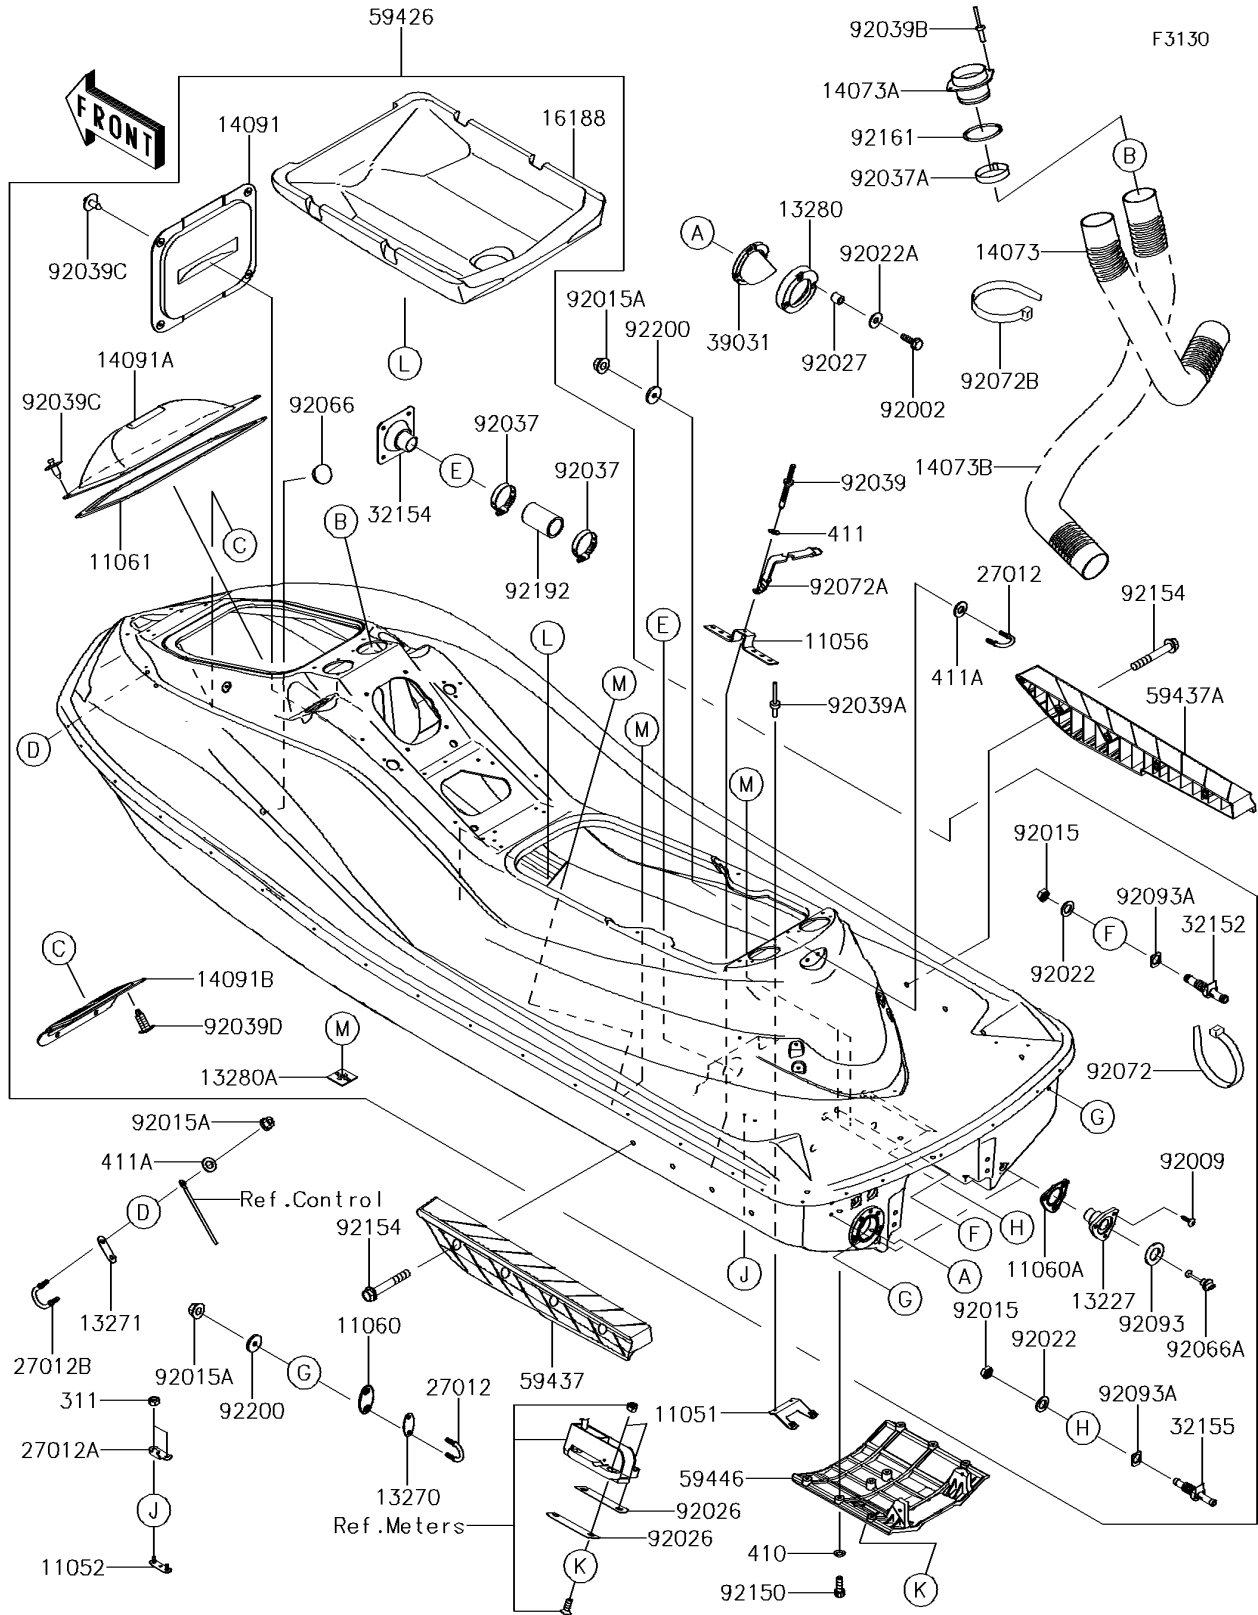

2014 JET SKI® ULTRA® 310X SE PARTS DIAGRAM

Hull

2014 JET SKI® ULTRA® 310X SE PARTS LIST

Hull

ITEM NAME	PART NUMBER	QUANTITY
BRACKET,BREATHER-BILGE (Ref # 11051)	11051-3802	1
BRACKET,RR DUCT (Ref # 11052)	11052-3712	2
BRACKET,WATER MUFFLER (Ref # 11056)	11056-3722	2
GASKET,U HOOK,RR (Ref # 11060)	11060-3800	2
GASKET,DRAIN PLUG (Ref # 11060A)	11060-3801	2
GASKET,BATTERY COVER (Ref # 11061)	11061-3754	1
HOUSING,DRAIN PLUG,F.BLACK (Ref # 13227)	13227-3721-6Z	2
PLATE (Ref # 13270)	13270-3860	2
PLATE (Ref # 13271)	13271-3724	1
HOLDER,EXHAUST VALVE (Ref # 13280)	13280-3718	1
HOLDER (Ref # 13280A)	13280-3757	4
DUCT,L=800 (Ref # 14073)	14073-3804	1
DUCT (Ref # 14073A)	14073-3805	2
DUCT,L=1000 (Ref # 14073B)	14073-3836	1
COVER,ECU (Ref # 14091)	14091-3786	1
COVER,BATTERY (Ref # 14091A)	14091-3809	1
COVER,STORAGE CASE (Ref # 14091B)	14091-3819	1
FLOAT (Ref # 16188)	16188-0032	1
HOOK (Ref # 27012)	27012-3797	3
HOOK (Ref # 27012A)	27012-3816	2
HOOK (Ref # 27012B)	27012-3821	1
PIPE (Ref # 32152)	32152-3749	1
PIPE,DRIVE SHAFT (Ref # 32154)	32154-3714	1
PIPE,COOLING (Ref # 32155)	32155-1511	3
CAP-END (Ref # 39031)	39031-3704	1
HULL-COMP,BLACK/EBONY (Ref # 59426)	59426-0003-43D	1
STABILIZER,LH,F.BLACK (Ref # 59437)	59437-3749-6Z	1
STABILIZER,RH,F.BLACK (Ref # 59437A)	59437-3750-6Z	1
COVER-JET PUMP (Ref # 59446)	59446-3760	1

2014 JET SKI® ULTRA® 310X SE PARTS LIST

Hull

ITEM NAME	PART NUMBER	QUANTITY
TUBE,39X51X78 (Ref # 92192)	92192-3756	1
WASHER (Ref # 92200)	92200-3779	6