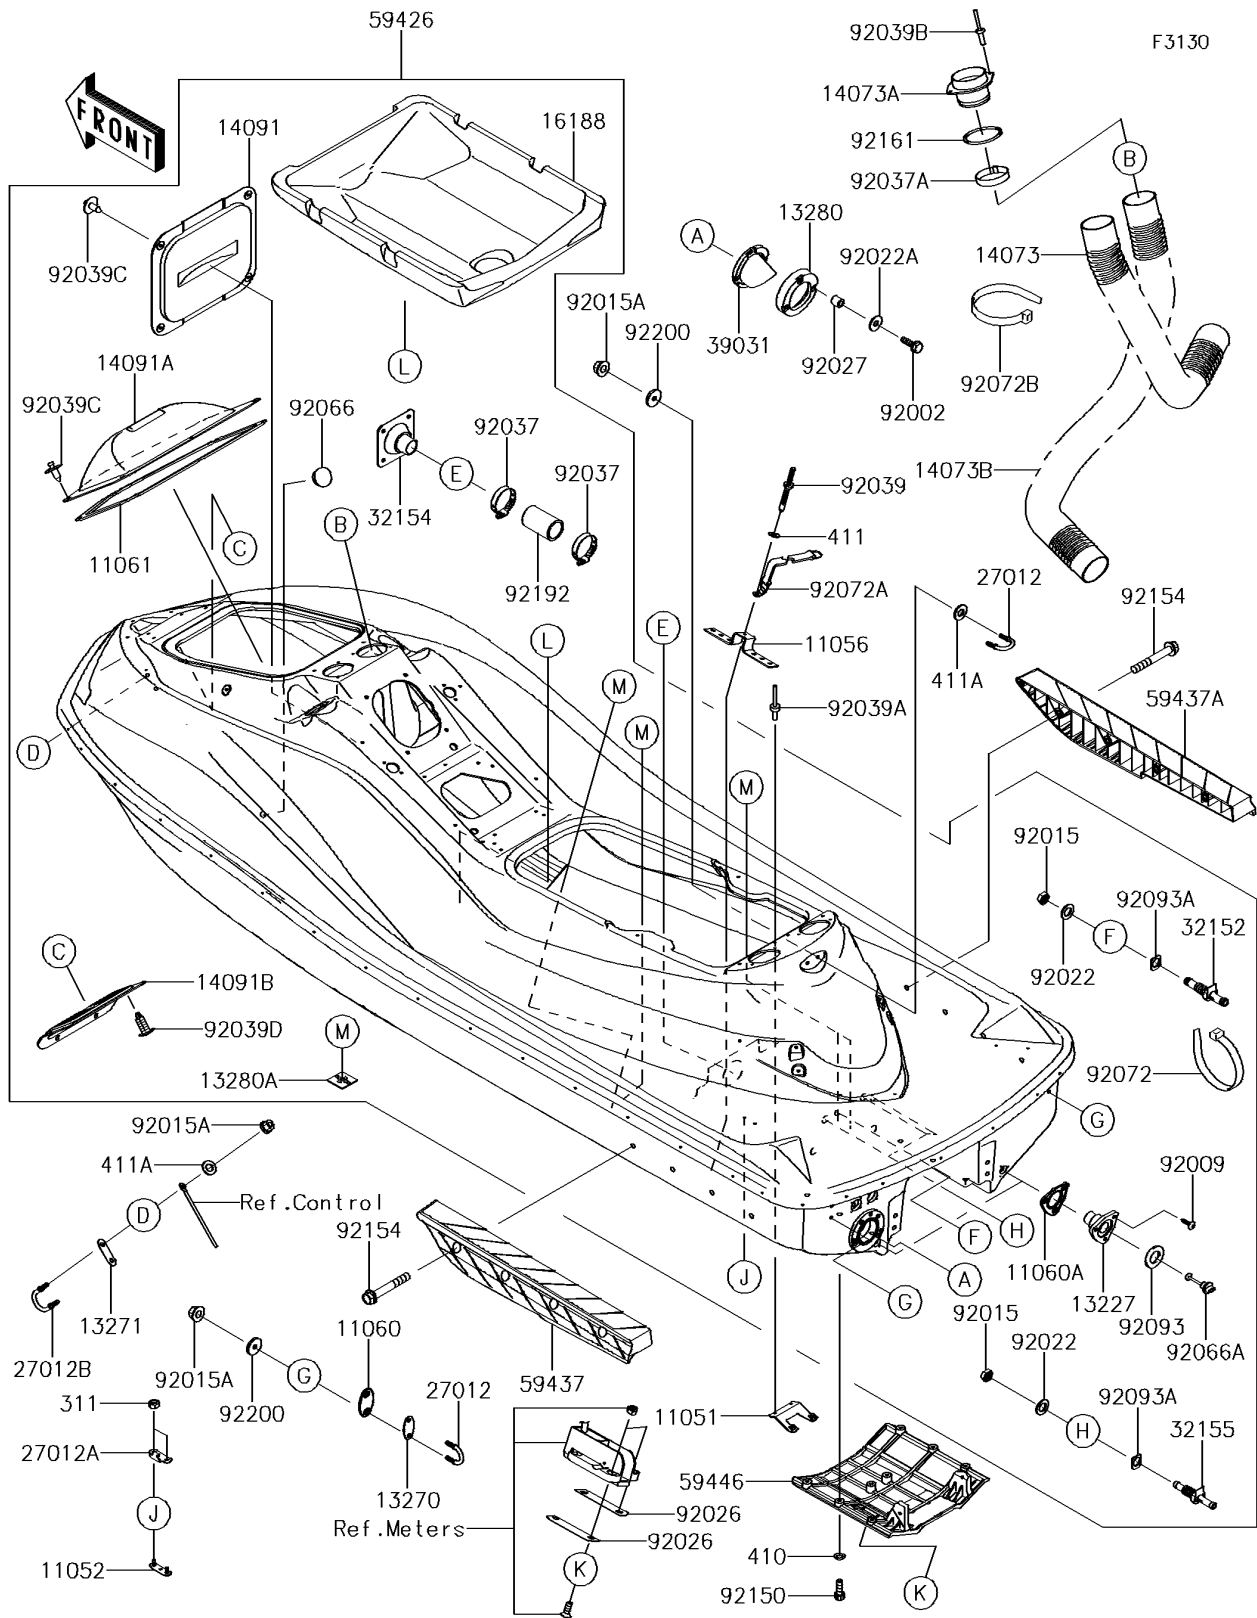

2017 JET SKI® ULTRA® 310X SE PARTS DIAGRAM

Hull

2017 JET SKI® ULTRA® 310X SE PARTS LIST

Hull

ITEM NAME	PART NUMBER	QUANTITY
BRACKET,BREATHER-BILGE (Ref # 11051)	11051-3802	1
BRACKET,RR DUCT (Ref # 11052)	11052-3712	2
BRACKET,WATER MUFFLER (Ref # 11056)	11056-3722	2
GASKET,U HOOK,RR (Ref # 11060)	11060-3800	2
GASKET,DRAIN PLUG (Ref # 11060A)	11060-3801	2
GASKET,BATTERY COVER (Ref # 11061)	11061-3754	1
HOUSING,DRAIN PLUG,F.BLACK (Ref # 13227)	13227-3721-6Z	2
PLATE (Ref # 13270)	13270-3860	2
PLATE (Ref # 13271)	13271-3724	1
HOLDER,EXHAUST VALVE (Ref # 13280)	13280-3718	1
HOLDER (Ref # 13280A)	13280-3757	4
DUCT,L=800 (Ref # 14073)	14073-3804	1
DUCT (Ref # 14073A)	14073-3805	2
DUCT,L=1000 (Ref # 14073B)	14073-3836	1
COVER,ECU (Ref # 14091)	14091-3786	1
COVER,BATTERY (Ref # 14091A)	14091-3809	1
COVER,STORAGE CASE (Ref # 14091B)	14091-3819	1
FLOAT (Ref # 16188)	16188-0032	1
HOOK (Ref # 27012)	27012-3797	3
HOOK (Ref # 27012A)	27012-3816	2
HOOK (Ref # 27012B)	27012-3821	1
PIPE (Ref # 32152)	32152-3749	1
PIPE,DRIVE SHAFT (Ref # 32154)	32154-3714	1
PIPE,COOLING (Ref # 32155)	32155-1511	3
CAP-END (Ref # 39031)	39031-3704	1
HULL-COMP,BLACK/EBONY (Ref # 59426)	59426-0003-43D	1
STABILIZER,LH,F.BLACK (Ref # 59437)	59437-3749-6Z	1
STABILIZER,RH,F.BLACK (Ref # 59437A)	59437-3750-6Z	1
COVER-JET PUMP (Ref # 59446)	59446-3760	1

2017 JET SKI® ULTRA® 310X SE PARTS LIST

Hull

ITEM NAME	PART NUMBER	QUANTITY
TUBE,39X51X78 (Ref # 92192)	92192-3756	1
WASHER (Ref # 92200)	92200-3779	6