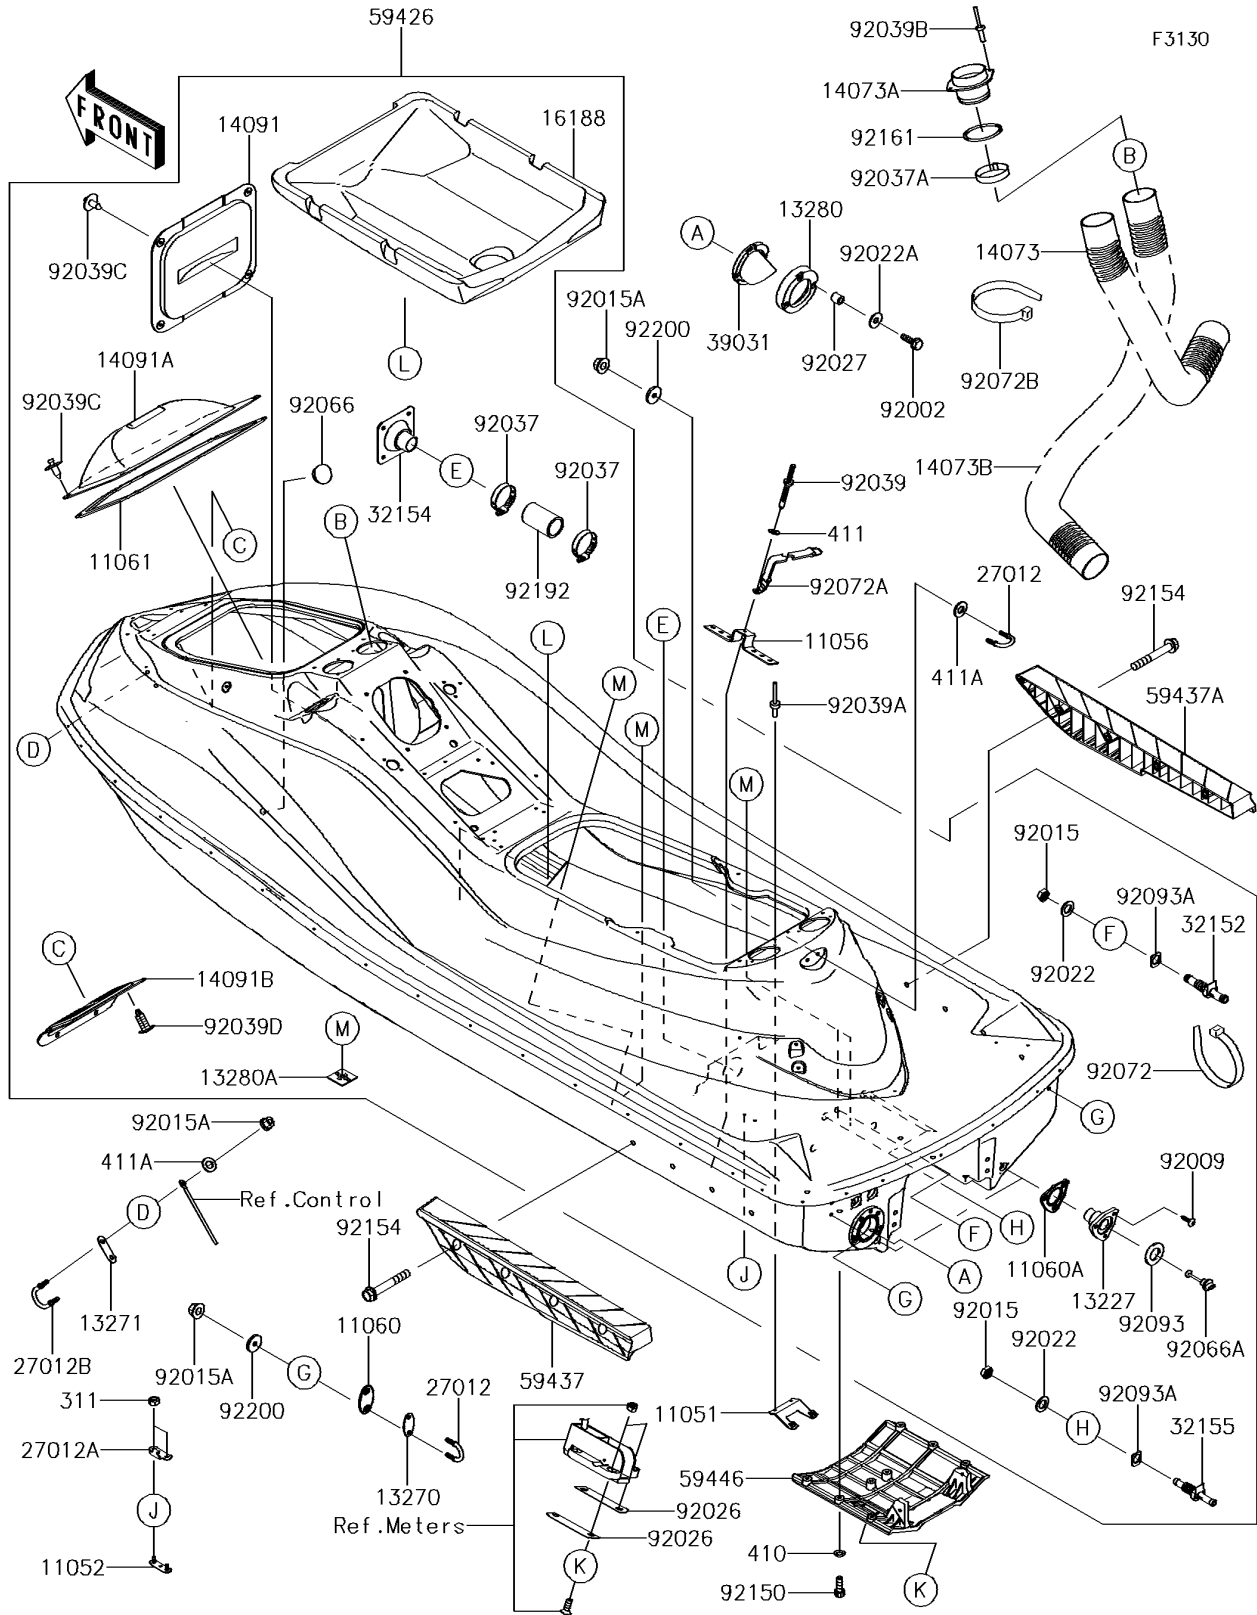

2018 JET SKI® ULTRA® 310X SE PARTS DIAGRAM

Hull

2018 JET SKI® ULTRA® 310X SE PARTS LIST

Hull

ITEM NAME	PART NUMBER	QUANTITY
BRACKET,BREATHER-BILGE (Ref # 11051)	11051-3802	1
BRACKET,RR DUCT (Ref # 11052)	11052-3712	2
BRACKET,WATER MUFFLER (Ref # 11056)	11056-3722	2
GASKET,U HOOK,RR (Ref # 11060)	11060-3800	2
GASKET,DRAIN PLUG (Ref # 11060A)	11060-3801	2
GASKET,BATTERY COVER (Ref # 11061)	11061-3754	1
HOUSING,DRAIN PLUG,F.BLACK (Ref # 13227)	13227-3721-6Z	2
PLATE (Ref # 13270)	13270-3860	2
PLATE (Ref # 13271)	13271-3724	1
HOLDER,EXHAUST VALVE (Ref # 13280)	13280-3718	1
HOLDER (Ref # 13280A)	13280-3757	4
DUCT,L=800 (Ref # 14073)	14073-3804	1
DUCT (Ref # 14073A)	14073-3805	2
DUCT,L=1000 (Ref # 14073B)	14073-3836	1
COVER,ECU (Ref # 14091)	14091-3786	1
COVER,BATTERY (Ref # 14091A)	14091-3809	1
COVER,STORAGE CASE (Ref # 14091B)	14091-3819	1
FLOAT (Ref # 16188)	16188-0032	1
HOOK (Ref # 27012)	27012-3797	3
HOOK (Ref # 27012A)	27012-3816	2
HOOK (Ref # 27012B)	27012-3821	1
PIPE (Ref # 32152)	32152-3749	1
PIPE,DRIVE SHAFT (Ref # 32154)	32154-3714	1
PIPE,COOLING (Ref # 32155)	32155-1511	3
CAP-END (Ref # 39031)	39031-3704	1
HULL-COMP,BLACK/EBONY (Ref # 59426)	59426-0003-43D	1
STABILIZER,LH,F.BLACK (Ref # 59437)	59437-3749-6Z	1
STABILIZER,RH,F.BLACK (Ref # 59437A)	59437-3750-6Z	1
COVER-JET PUMP (Ref # 59446)	59446-3760	1

2018 JET SKI® ULTRA® 310X SE PARTS LIST

Hull

ITEM NAME	PART NUMBER	QUANTITY
TUBE,39X51X78 (Ref # 92192)	92192-3756	1
WASHER (Ref # 92200)	92200-3779	6