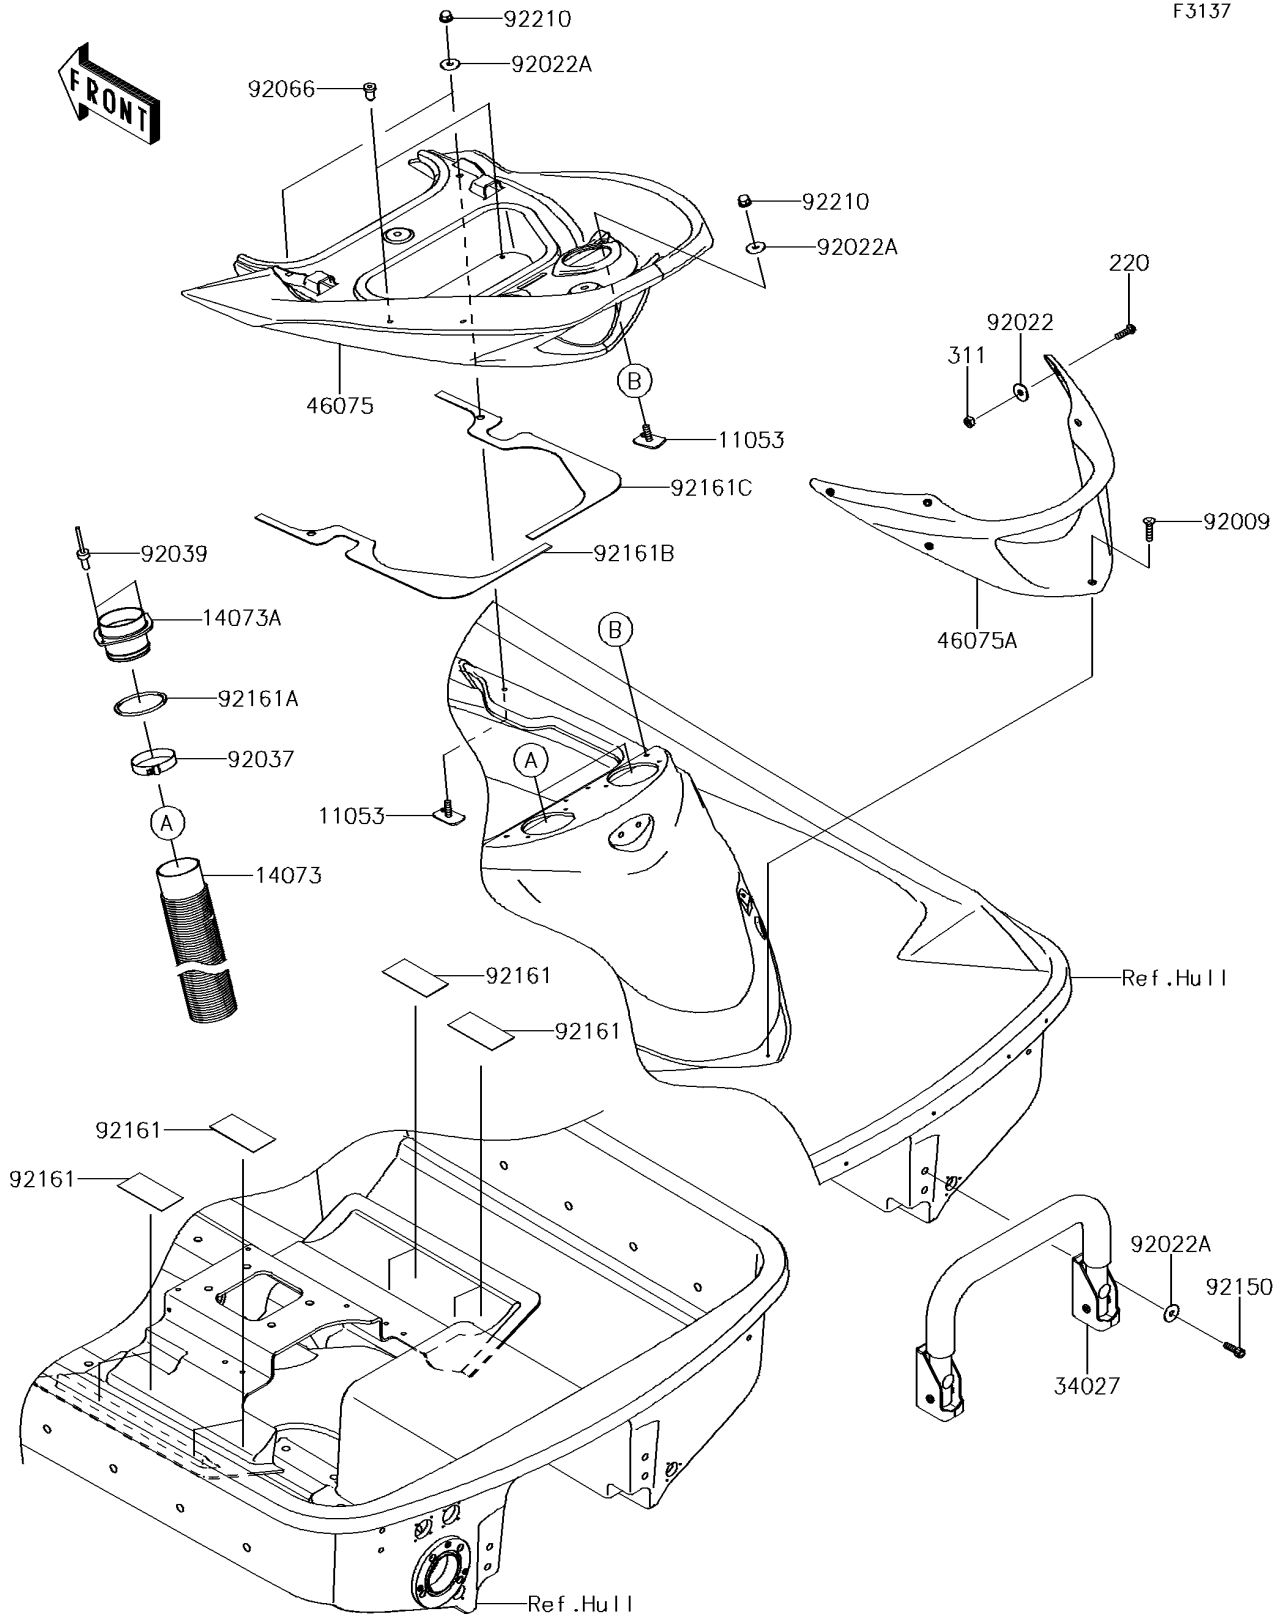

2014 JET SKI® ULTRA® 310X SE PARTS DIAGRAM

Hull Rear Fittings

F3137

2014 JET SKI® ULTRA® 310X SE PARTS LIST

Hull Rear Fittings

ITEM NAME	PART NUMBER	QUANTITY
BRACKET (Ref # 11053)	11053-3776	4
DUCT,L=800 (Ref # 14073)	14073-3804	2
DUCT (Ref # 14073A)	14073-3805	2
SCREW-PAN-CROS,6X20 (Ref # 220)	220R0620	6
NUT-HEX,6MM (Ref # 311)	311AA0600	6
STEP-ASSY (Ref # 34027)	34027-0067	1
GRIP,RR (Ref # 46075)	46075-0589	1
GRIP,HANDLE (Ref # 46075A)	46075-3765	1
SCREW,TAPPING,6X20 (Ref # 92009)	92009-3842	1
WASHER,6.5X20X1.6 (Ref # 92022)	92022-1557	6
WASHER,6.5X20X1.5 (Ref # 92022A)	92022-3710	8
CLAMP (Ref # 92037)	92037-3738	2
RIVET (Ref # 92039)	92039-3775	4
PLUG (Ref # 92066)	92066-3773	2
BOLT,SOCKET,6X18 (Ref # 92150)	92150-3775	4
DAMPER (Ref # 92161)	92161-3728	8
DAMPER (Ref # 92161A)	92161-3769	2
DAMPER (Ref # 92161B)	92161-3781	1
DAMPER (Ref # 92161C)	92161-3782	1
NUT,CAP,6MM (Ref # 92210)	92210-3785	4