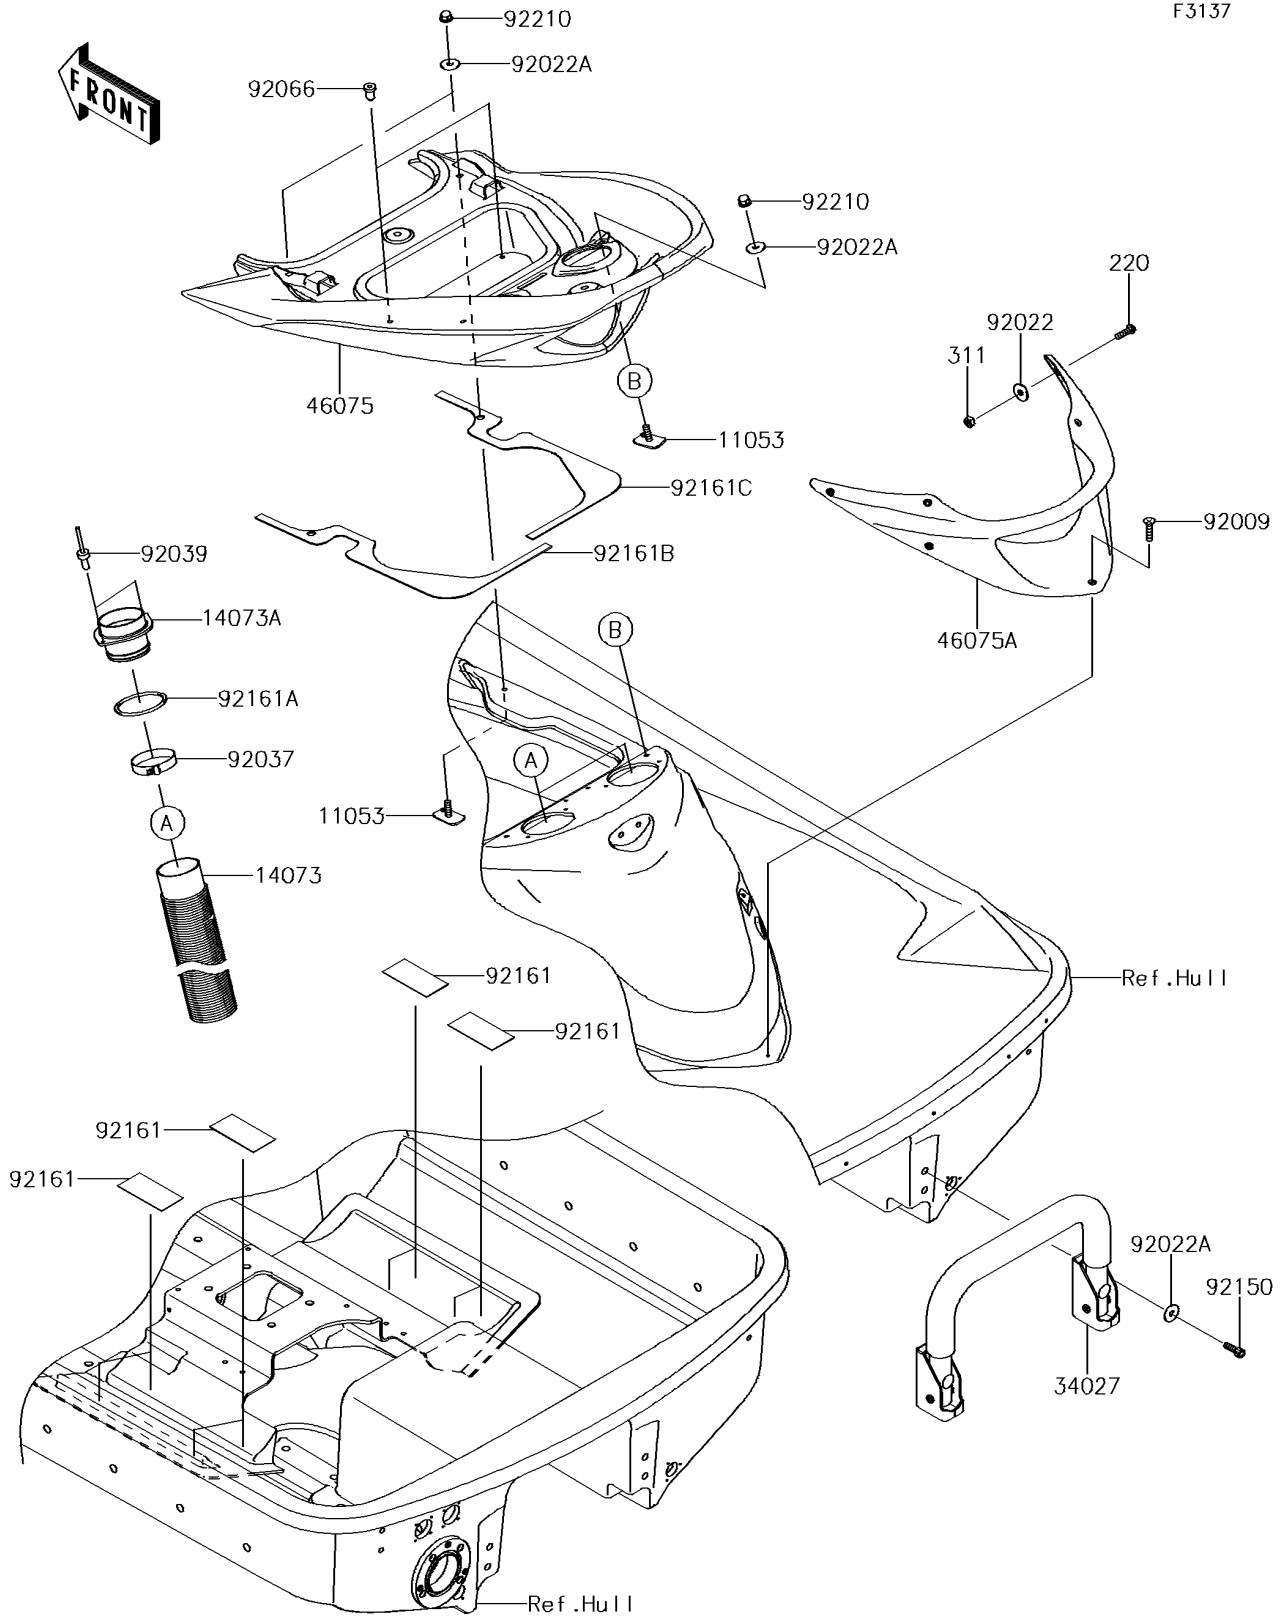

# 2015 JET SKI® ULTRA® 310X SE PARTS DIAGRAM

## Hull Rear Fittings

F3137

## 2015 JET SKI® ULTRA® 310X SE PARTS LIST

### Hull Rear Fittings

ITEM NAME	PART NUMBER	QUANTITY
BRACKET (Ref # 11053)	11053-3776	4
DUCT,L=800 (Ref # 14073)	14073-3804	2
DUCT (Ref # 14073A)	14073-3805	2
SCREW-PAN-CROS,6X20 (Ref # 220)	220R0620	6
NUT-HEX,6MM (Ref # 311)	311AA0600	6
STEP-ASSY (Ref # 34027)	34027-0067	1
GRIP,RR (Ref # 46075)	46075-0589	1
GRIP,HANDLE (Ref # 46075A)	46075-3765	1
SCREW,TAPPING,6X20 (Ref # 92009)	92009-3842	1
WASHER,6.5X20X1.6 (Ref # 92022)	92022-1557	6
WASHER,6.5X20X1.5 (Ref # 92022A)	92022-3710	8
CLAMP (Ref # 92037)	92037-3738	2
RIVET (Ref # 92039)	92039-3775	4
PLUG (Ref # 92066)	92066-3773	2
BOLT,SOCKET,6X18 (Ref # 92150)	92150-3775	4
DAMPER (Ref # 92161)	92161-3728	8
DAMPER (Ref # 92161A)	92161-3769	2
DAMPER (Ref # 92161B)	92161-3781	1
DAMPER (Ref # 92161C)	92161-3782	1
NUT,CAP,6MM (Ref # 92210)	92210-3785	4