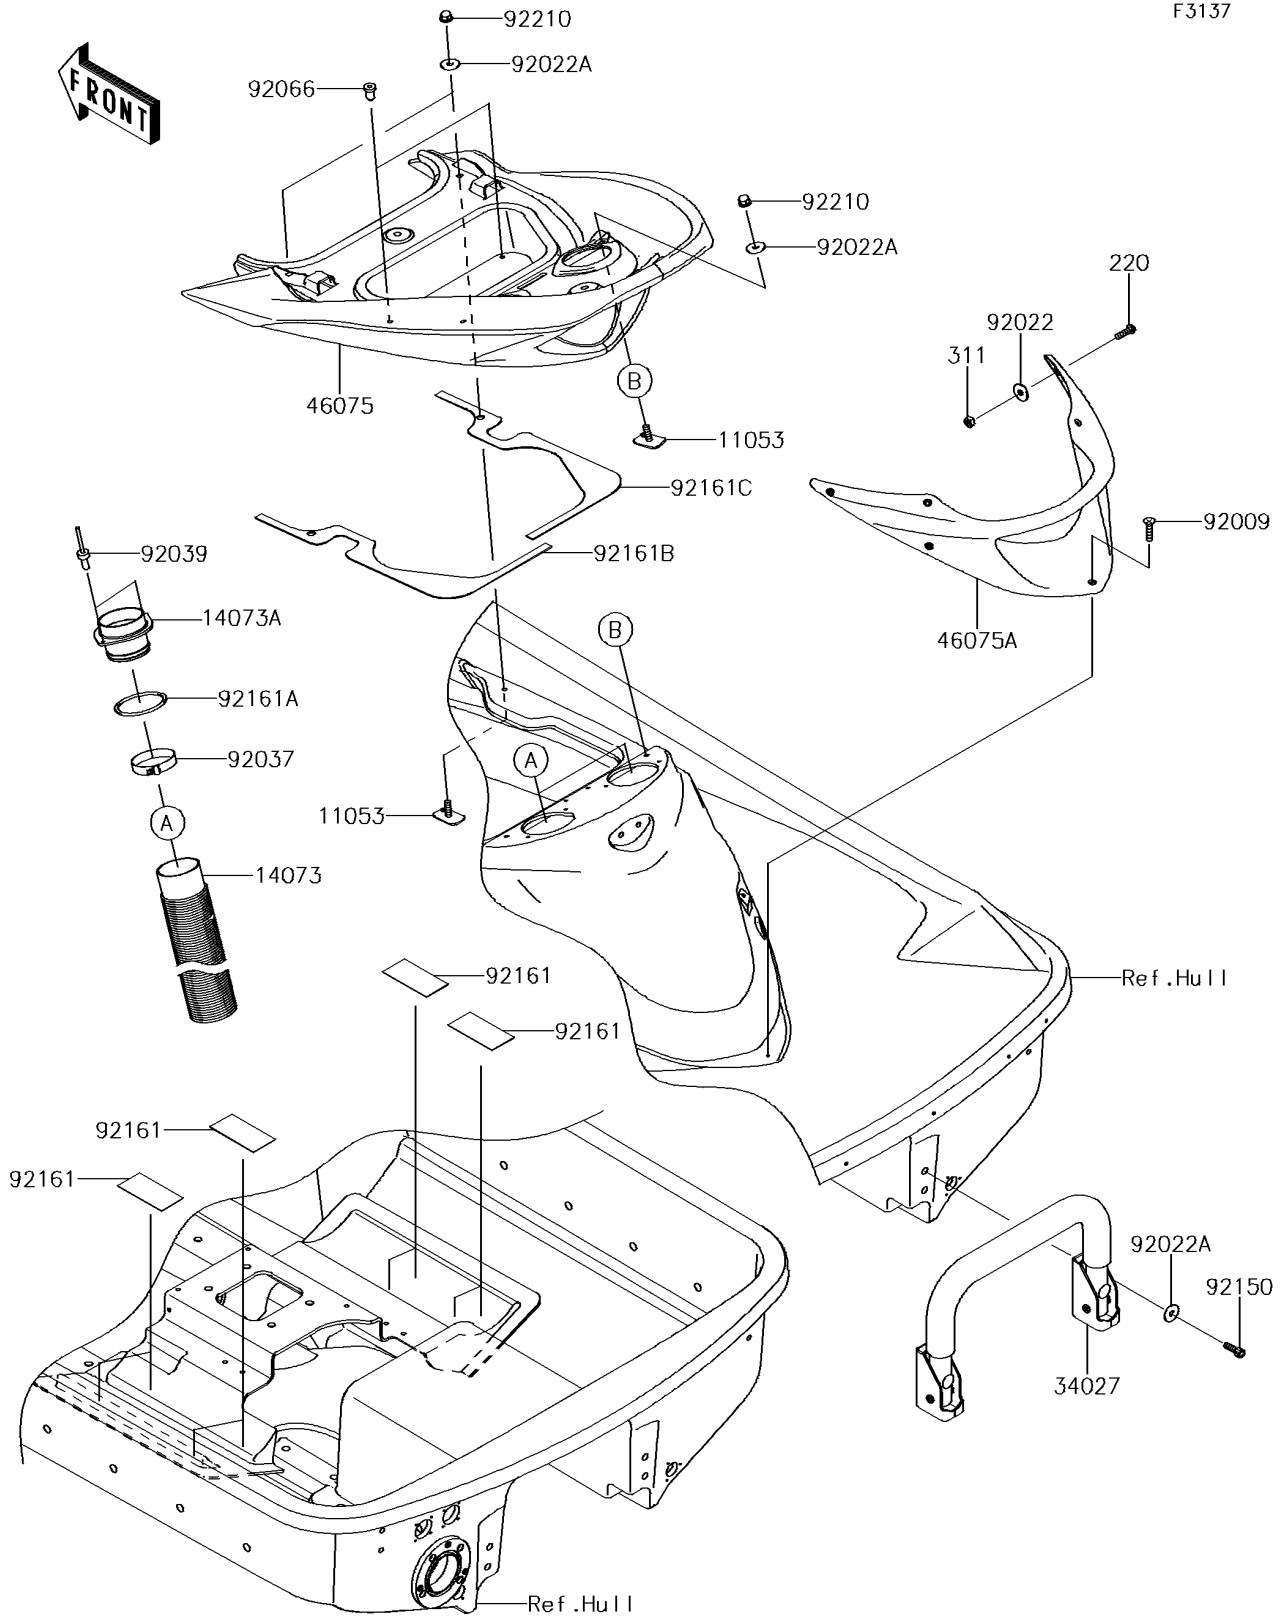

2016 JET SKI® ULTRA® 310X SE PARTS DIAGRAM

Hull Rear Fittings

F3137

2016 JET SKI® ULTRA® 310X SE PARTS LIST

Hull Rear Fittings

ITEM NAME	PART NUMBER	QUANTITY
BRACKET (Ref # 11053)	11053-3776	4
DUCT,L=800 (Ref # 14073)	14073-3804	2
DUCT (Ref # 14073A)	14073-3805	2
SCREW-PAN-CROS,6X20 (Ref # 220)	220R0620	6
NUT-HEX,6MM (Ref # 311)	311AA0600	6
STEP-ASSY (Ref # 34027)	34027-0067	1
GRIP,RR (Ref # 46075)	46075-0589	1
GRIP,HANDLE (Ref # 46075A)	46075-3765	1
SCREW,TAPPING,6X20 (Ref # 92009)	92009-3842	1
WASHER,6.5X20X1.6 (Ref # 92022)	92022-1557	6
WASHER,6.5X20X1.5 (Ref # 92022A)	92022-3710	8
CLAMP (Ref # 92037)	92037-3738	2
RIVET (Ref # 92039)	92039-3775	4
PLUG (Ref # 92066)	92066-3773	2
BOLT,SOCKET,6X18 (Ref # 92150)	92150-3775	4
DAMPER (Ref # 92161)	92161-3728	8
DAMPER (Ref # 92161A)	92161-3769	2
DAMPER (Ref # 92161B)	92161-3781	1
DAMPER (Ref # 92161C)	92161-3782	1
NUT,CAP,6MM (Ref # 92210)	92210-3785	4