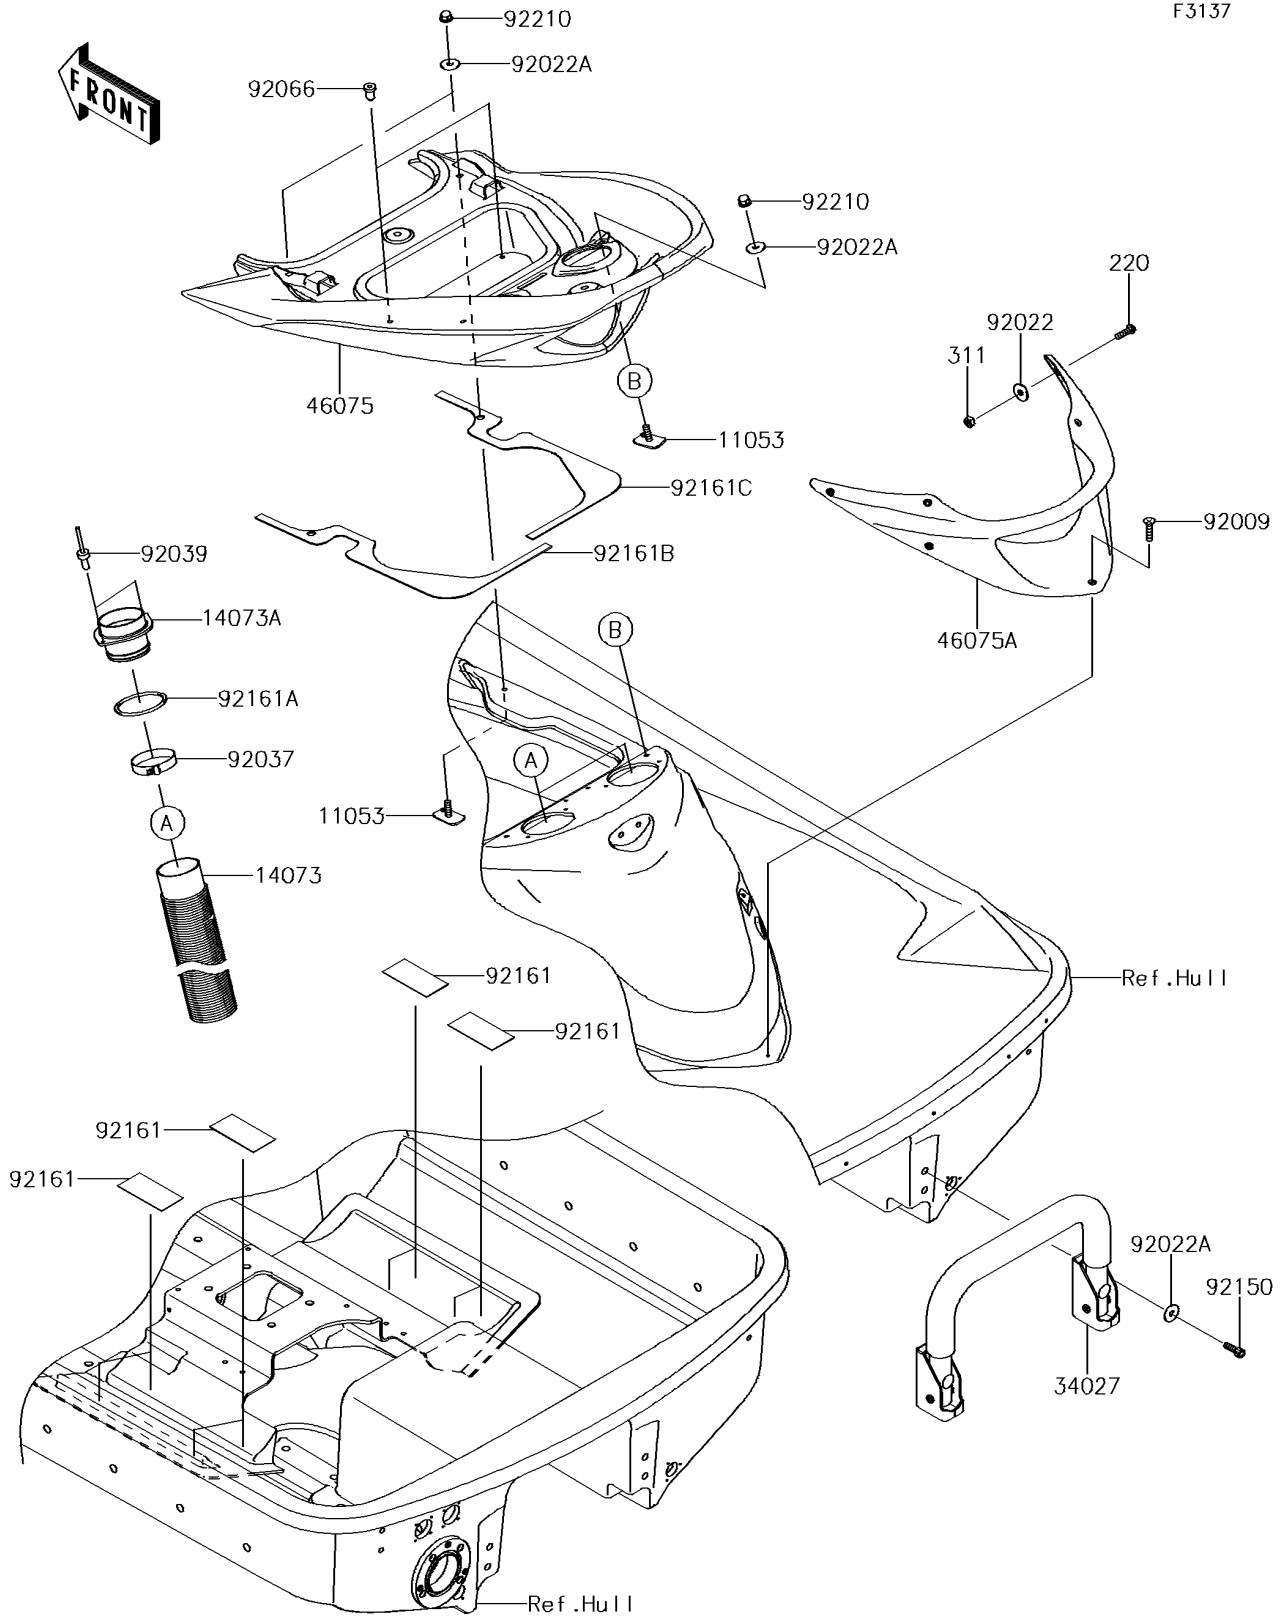

# 2018 JET SKI® ULTRA® 310X SE PARTS DIAGRAM

## Hull Rear Fittings

F3137

## 2018 JET SKI® ULTRA® 310X SE PARTS LIST

### Hull Rear Fittings

ITEM NAME	PART NUMBER	QUANTITY
BRACKET (Ref # 11053)	11053-3776	4
DUCT,L=800 (Ref # 14073)	14073-3804	2
DUCT (Ref # 14073A)	14073-3805	2
SCREW-PAN-CROS,6X20 (Ref # 220)	220R0620	6
NUT-HEX,6MM (Ref # 311)	311AA0600	6
STEP-ASSY (Ref # 34027)	34027-0067	1
GRIP,RR (Ref # 46075)	46075-0589	1
GRIP,HANDLE (Ref # 46075A)	46075-3765	1
SCREW,TAPPING,6X20 (Ref # 92009)	92009-3842	1
WASHER,6.5X20X1.6 (Ref # 92022)	92022-1557	6
WASHER,6.5X20X1.5 (Ref # 92022A)	92022-3710	8
CLAMP (Ref # 92037)	92037-3738	2
RIVET (Ref # 92039)	92039-3775	4
PLUG (Ref # 92066)	92066-3773	2
BOLT,SOCKET,6X18 (Ref # 92150)	92150-3775	4
DAMPER (Ref # 92161)	92161-3728	8
DAMPER (Ref # 92161A)	92161-3769	2
DAMPER (Ref # 92161B)	92161-3781	1
DAMPER (Ref # 92161C)	92161-3782	1
NUT,CAP,6MM (Ref # 92210)	92210-3785	4