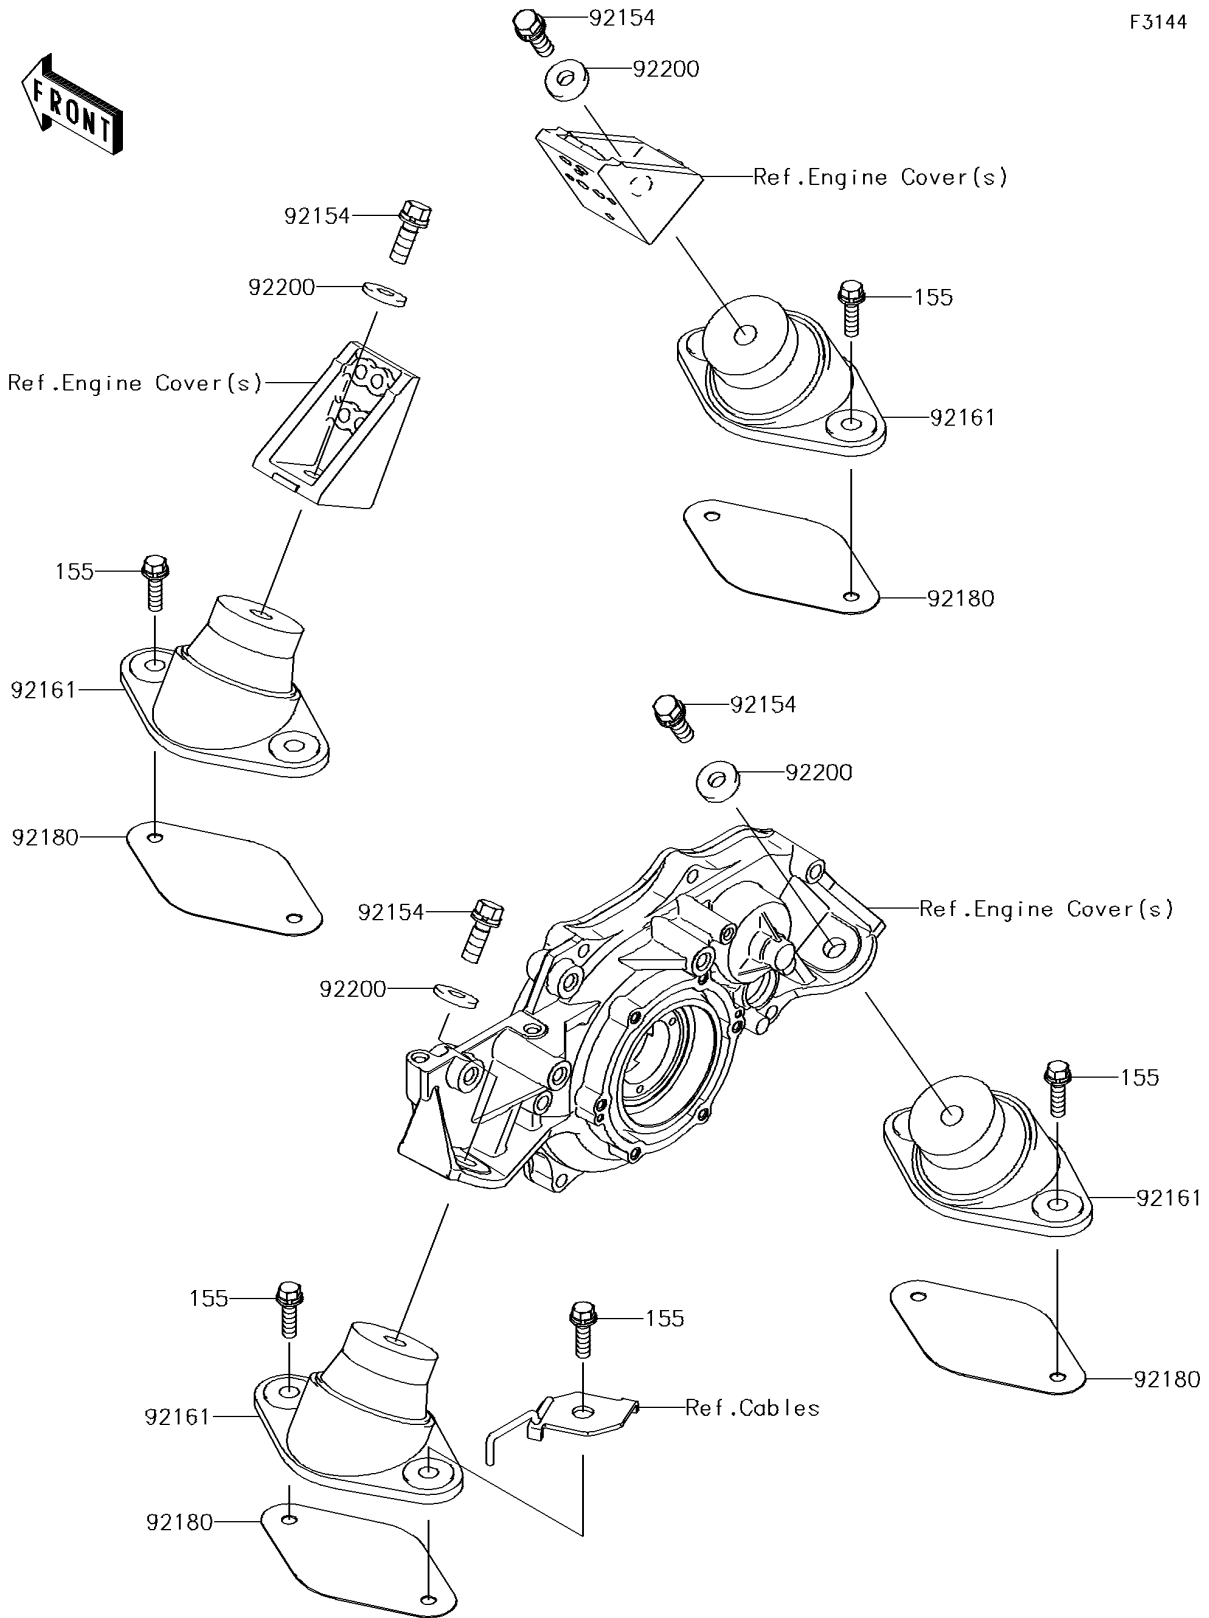

# 2014 JET SKI® ULTRA® 310X SE PARTS DIAGRAM

## Engine Mount

F3144

## 2014 JET SKI® ULTRA® 310X SE PARTS LIST

### Engine Mount

ITEM NAME	PART NUMBER	QUANTITY
BOLT-WSP-SMALL,8X30 (Ref # 155)	155R0830	8
BOLT,WSP,10X30 (Ref # 92154)	92154-3715	4
DAMPER,ENGINE MOUNT (Ref # 92161)	92161-3789	4
SHIM,T=1.0 (Ref # 92180)	92180-3716	AR
WASHER,10.5X26X4 (Ref # 92200)	92200-3798	4