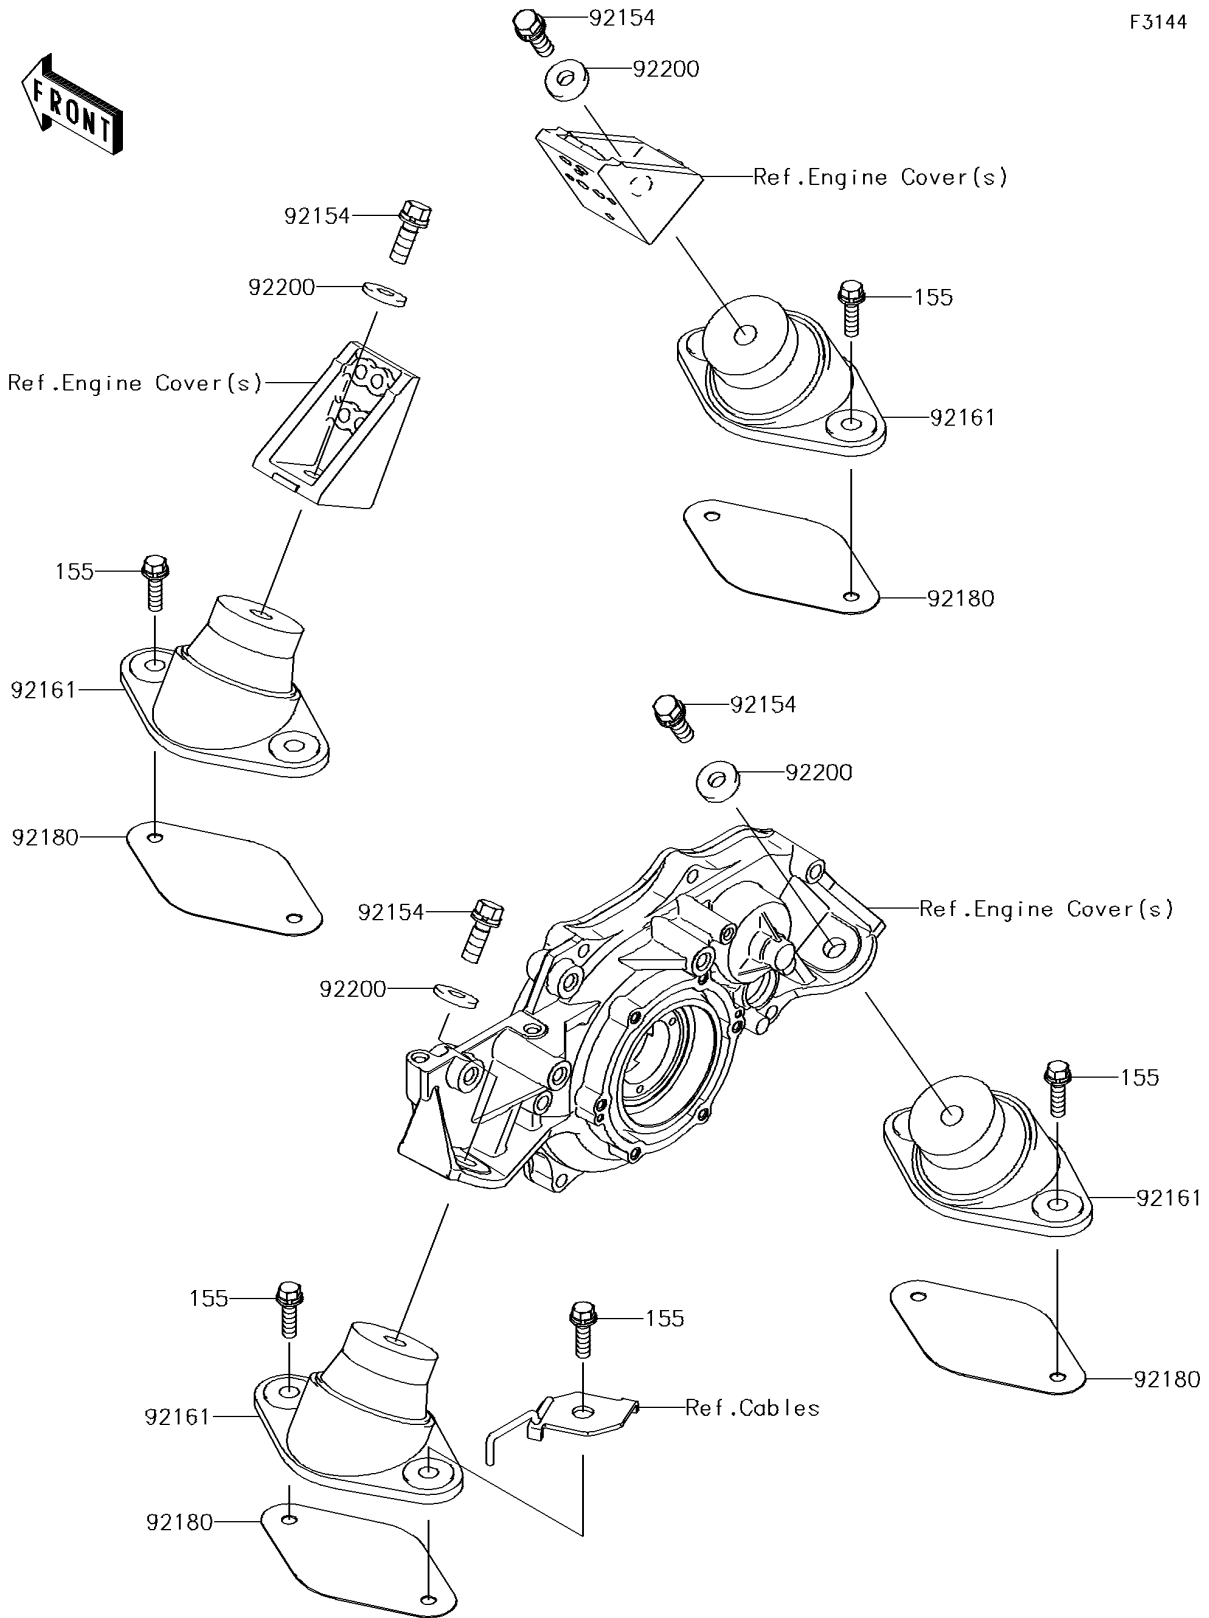

# 2015 JET SKI® ULTRA® 310X SE PARTS DIAGRAM

## Engine Mount

F3144

## 2015 JET SKI® ULTRA® 310X SE PARTS LIST

### Engine Mount

| ITEM NAME                         | PART NUMBER | QUANTITY |
|-----------------------------------|-------------|----------|
| BOLT-WSP-SMALL,8X30 (Ref # 155)   | 155R0830    | 8        |
| BOLT,WSP,10X30 (Ref # 92154)      | 92154-3715  | 4        |
| DAMPER,ENGINE MOUNT (Ref # 92161) | 92161-3789  | 4        |
| SHIM,T=1.0 (Ref # 92180)          | 92180-3716  | AR       |
| WASHER,10.5X26X4 (Ref # 92200)    | 92200-3798  | 4        |