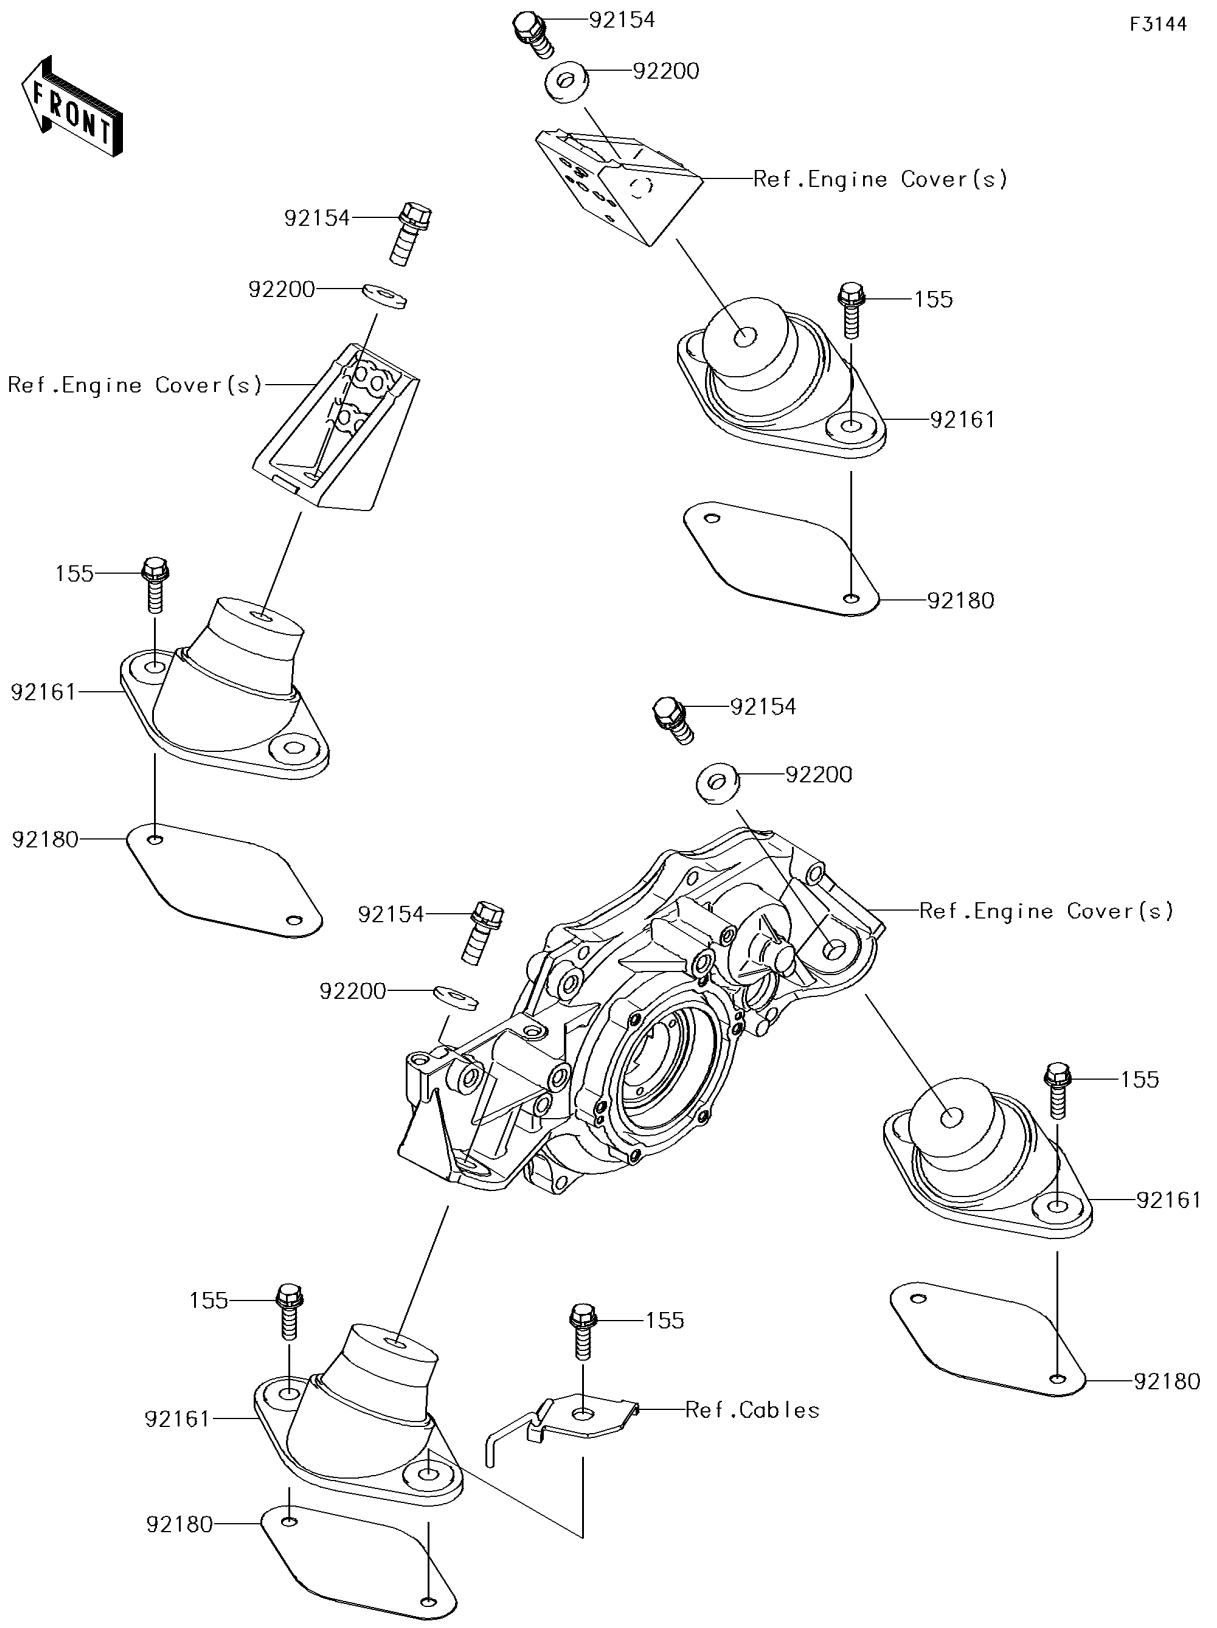

2018 JET SKI® ULTRA® 310X SE PARTS DIAGRAM

Engine Mount

F3144

2018 JET SKI® ULTRA® 310X SE PARTS LIST

Engine Mount

ITEM NAME	PART NUMBER	QUANTITY
BOLT-WSP-SMALL,8X30 (Ref # 155)	155R0830	8
BOLT,WSP,10X30 (Ref # 92154)	92154-3715	4
DAMPER,ENGINE MOUNT (Ref # 92161)	92161-3789	4
SHIM,T=1.0 (Ref # 92180)	92180-3716	AR
WASHER,10.5X26X4 (Ref # 92200)	92200-3798	4