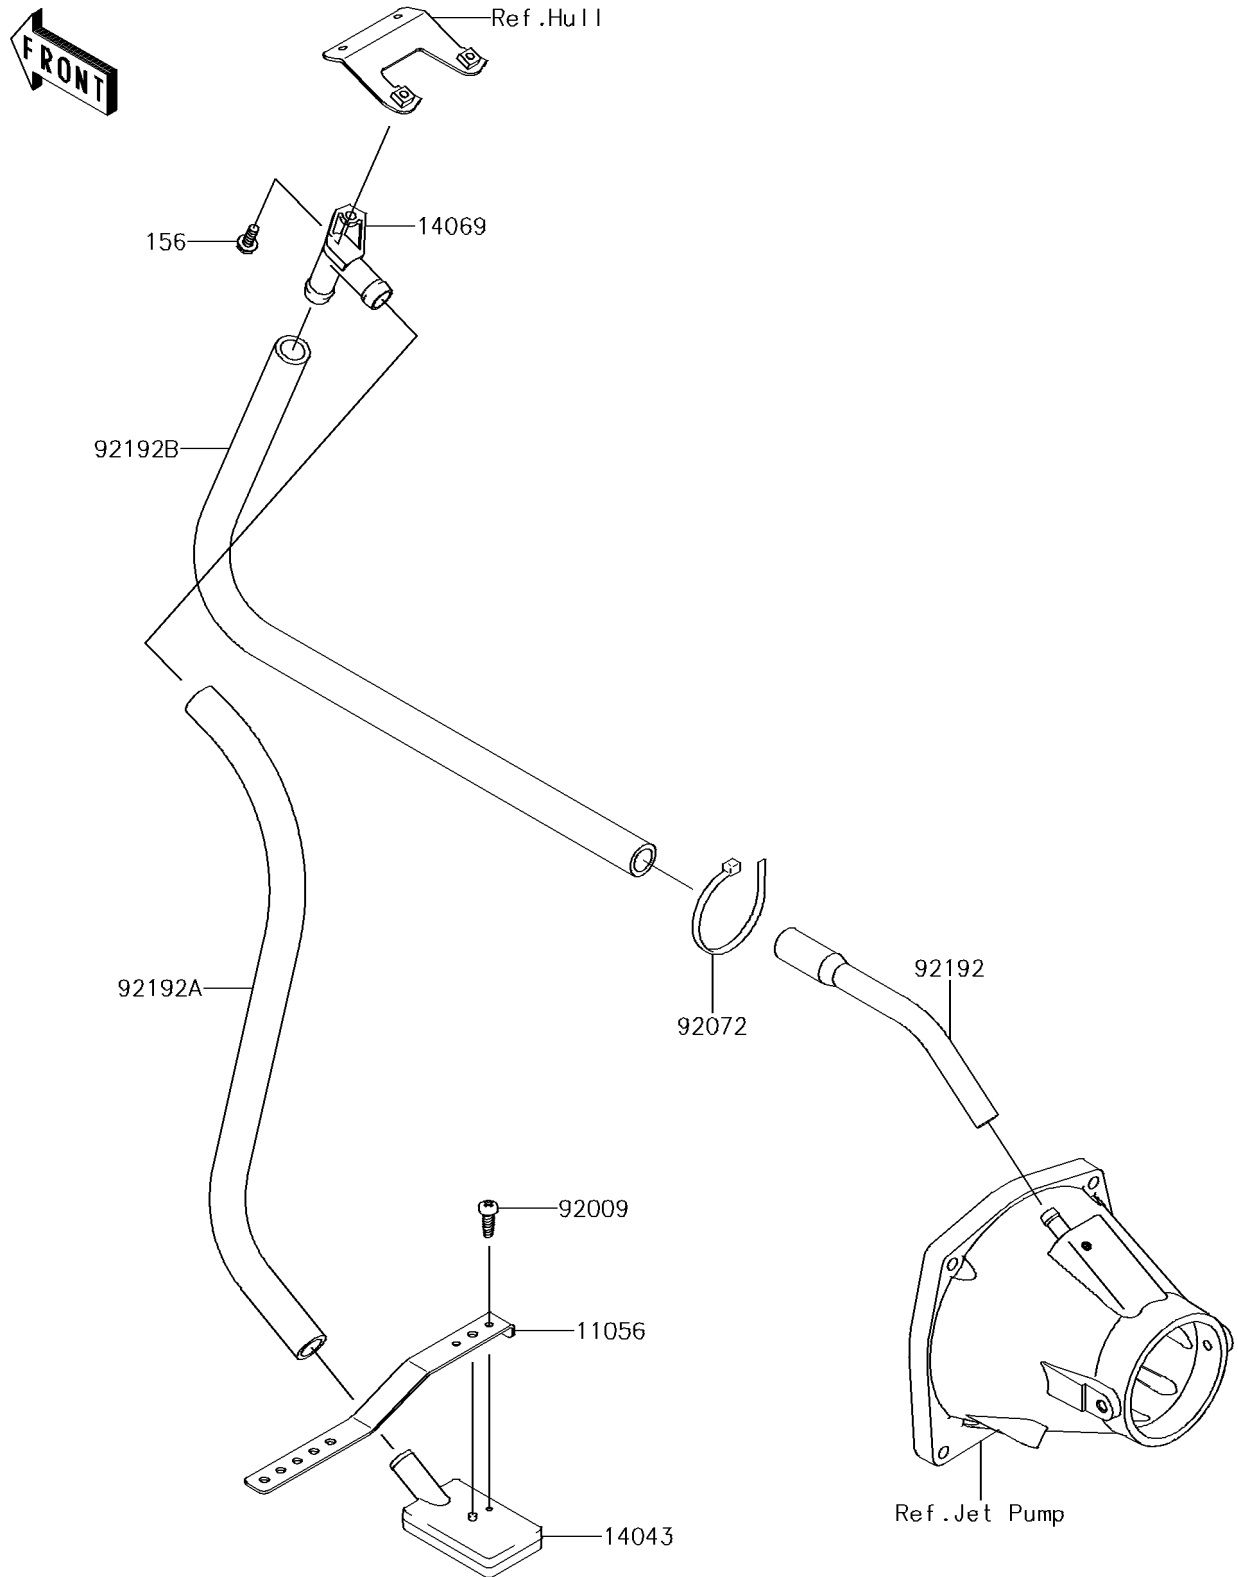

2015 JET SKI® ULTRA® 310X SE PARTS DIAGRAM

Bilge System

F3145

2015 JET SKI® ULTRA® 310X SE PARTS LIST

Bilge System

ITEM NAME	PART NUMBER	QUANTITY
BRACKET,LH&RH (Ref # 11056)	11056-3721	1
FILTER (Ref # 14043)	14043-3711	1
BREATHER (Ref # 14069)	14069-3708	1
BOLT-WP,6X16 (Ref # 156)	156R0616	1
SCREW,TAPPING,4X14 (Ref # 92009)	92009-3762	1
BAND,L=188.85 (Ref # 92072)	92072-0105	1
TUBE,HULL-NOZZLE (Ref # 92192)	92192-3753	1
TUBE,FILTER-BREATHER (Ref # 92192A)	92192-3755	1
TUBE,BREATHER-HULL (Ref # 92192B)	92192-3826	1