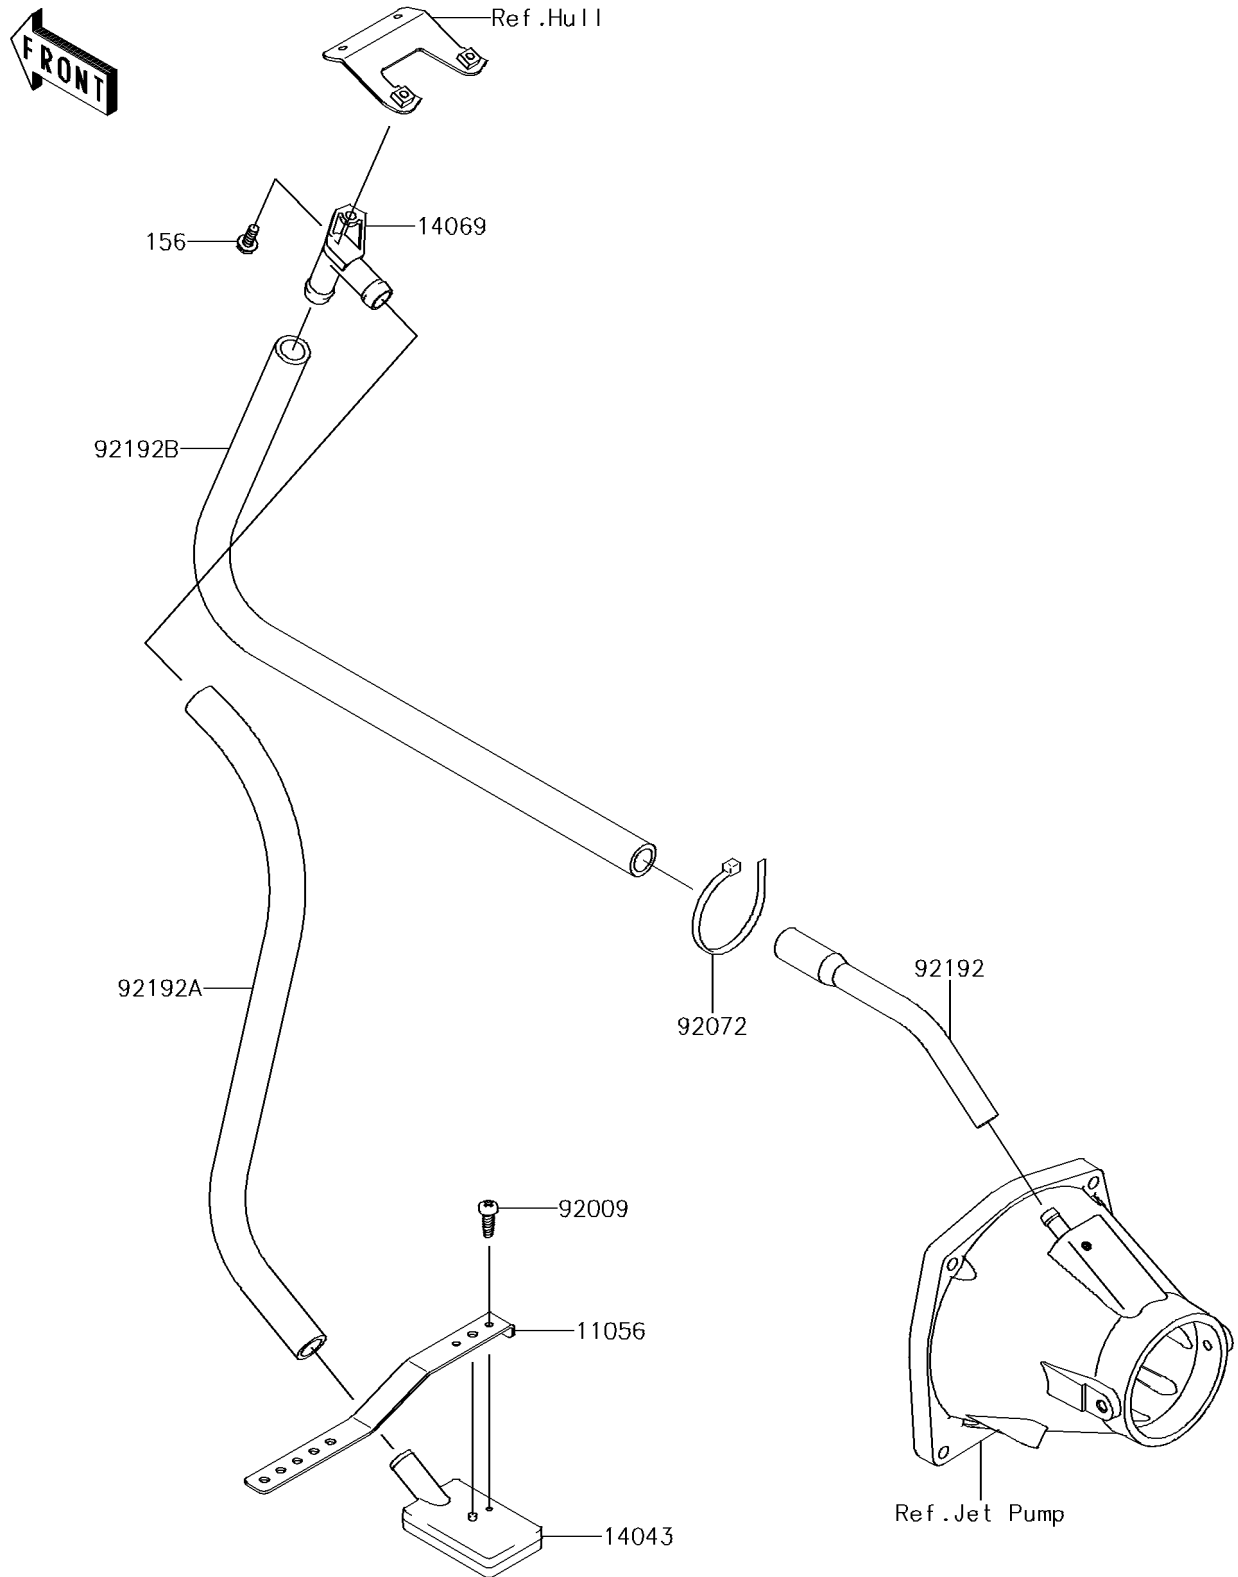

# 2018 JET SKI® ULTRA® 310X SE PARTS DIAGRAM

Bilge System

F3145

## 2018 JET SKI® ULTRA® 310X SE PARTS LIST

### Bilge System

ITEM NAME	PART NUMBER	QUANTITY
BRACKET,LH&RH (Ref # 11056)	11056-3721	1
FILTER (Ref # 14043)	14043-3711	1
BREATHER (Ref # 14069)	14069-3708	1
BOLT-WP,6X16 (Ref # 156)	156R0616	1
SCREW,TAPPING,4X14 (Ref # 92009)	92009-3762	1
BAND,L=188.85 (Ref # 92072)	92072-0105	1
TUBE,HULL-NOZZLE (Ref # 92192)	92192-3753	1
TUBE,FILTER-BREATHER (Ref # 92192A)	92192-3755	1
TUBE,BREATHER-HULL (Ref # 92192B)	92192-3826	1