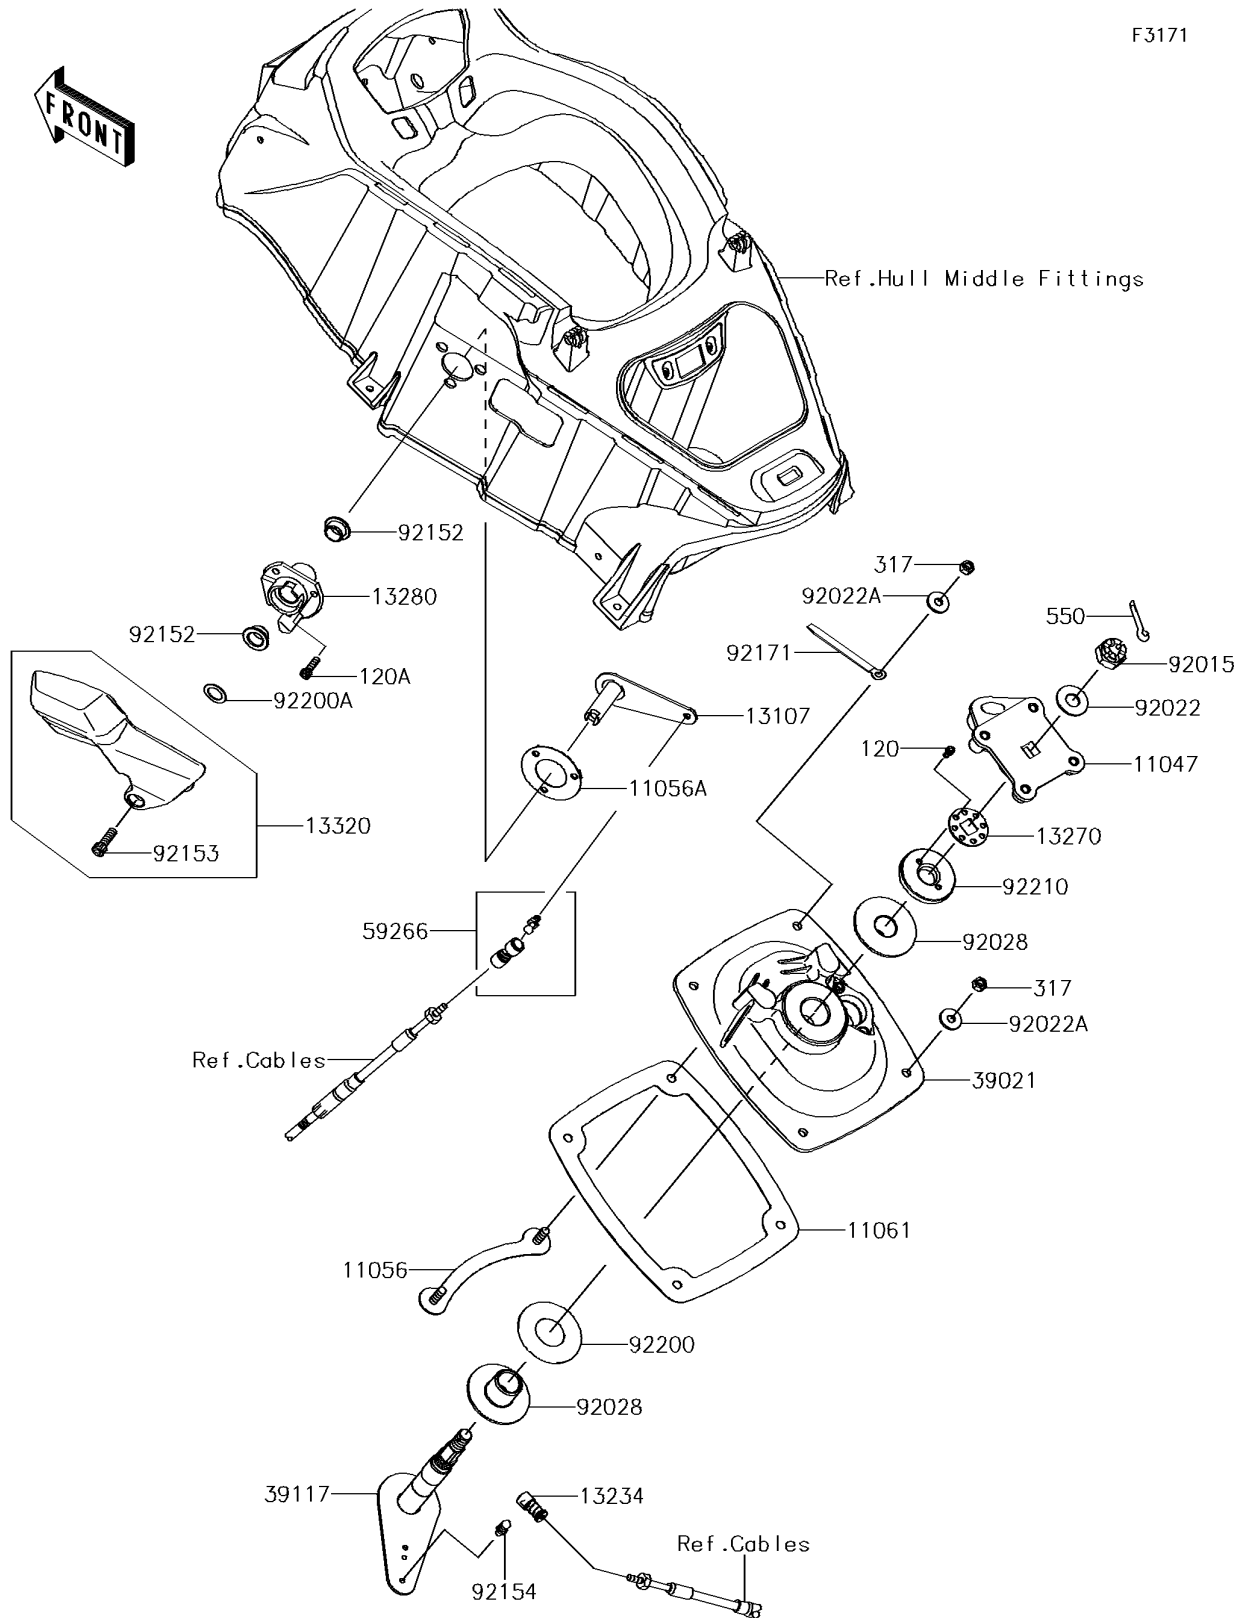

2018 JET SKI® ULTRA® 310X SE PARTS DIAGRAM

Handle Pole

F3171

2018 JET SKI® ULTRA® 310X SE PARTS LIST

Handle Pole

ITEM NAME	PART NUMBER	QUANTITY
BRACKET,HANDLE HOLDER (Ref # 11047)	11047-3759	1
BRACKET,HANDLE POLE BRACKET (Ref # 11056)	11056-3712	2
BRACKET (Ref # 11056A)	11056-3713	1
GASKET,HANDLE POLE BRACKET (Ref # 11061)	11061-3739	1
BOLT-SOCKET,5X10 (Ref # 120)	120R0510	2
BOLT-SOCKET,6X20 (Ref # 120A)	120R0620	3
SHAFT (Ref # 13107)	13107-3799	1
SHAFT-COMP (Ref # 13234)	13234-3713	1
PLATE,STEERING NUT (Ref # 13270)	13270-3808	1
HOLDER (Ref # 13280)	13280-0790	1
LEVER-ASSY,REVERSE (Ref # 13320)	13320-0027	1
NUT-HEX-SMALL,8MM (Ref # 317)	317R0800	4
BRACKET-HANDLE POLE (Ref # 39021)	39021-3716	1
SHAFT-STRG (Ref # 39117)	39117-3715	1
PIN-COTTER,3X35 (Ref # 550)	550S3035	1
JOINT-BALL (Ref # 59266)	59266-3710	1
NUT,CASTLE,14MM (Ref # 92015)	92015-3805	1
WASHER,15X34X2.0 (Ref # 92022)	92022-3738	1
WASHER,8.4X23X2.5 (Ref # 92022A)	92022-3744	4
BUSHING,STEERING (Ref # 92028)	92028-3748	2
COLLAR (Ref # 92152)	92152-3748	2
BOLT,SOCKET,8X25 (Ref # 92153)	92153-3739	1
BOLT,BALL,6MM (Ref # 92154)	92154-3710	1
CLAMP,L=150 (Ref # 92171)	92171-3717	1
WASHER,32.5X70X2 (Ref # 92200)	92200-3718	1
WASHER,16.5X25X1 (Ref # 92200A)	92200-3800	1
NUT,STEERING SHAFT,22MM (Ref # 92210)	92210-3800	1