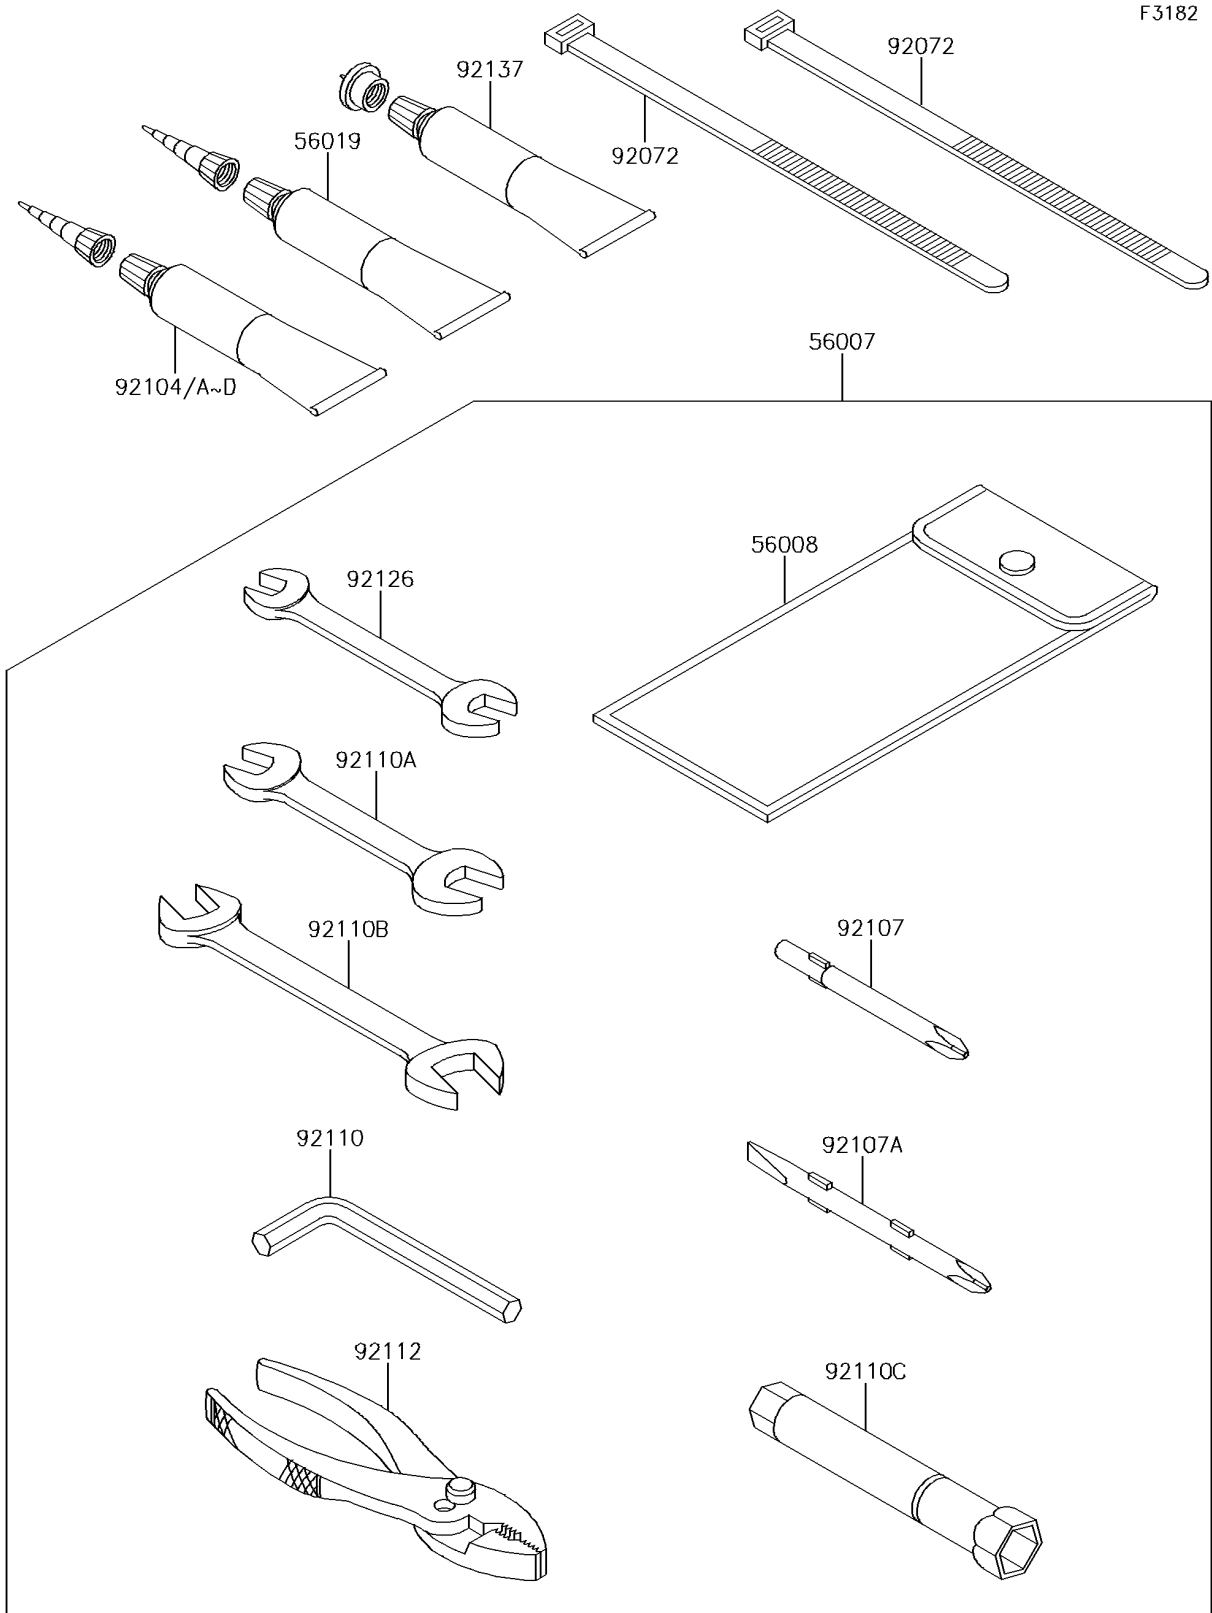

2014 JET SKI® ULTRA® 310X SE PARTS DIAGRAM

Owner's Tools

2014 JET SKI® ULTRA® 310X SE PARTS LIST

Owner's Tools

ITEM NAME	PART NUMBER	QUANTITY
TOOL-KIT (Ref # 56007)	56007-3720	1
BAG,TOOL (Ref # 56008)	56008-3706	1
GASKET-LIQUID,TB1211,WHITE (Ref # 56019)	56019-120	1
BAND,L=250 (Ref # 92072)	92072-1237	2
GASKET-LIQUID,TB1211F,CLEAR (Ref # 92104)	92104-0004	1
GASKET-LIQUID,TB1216,GRAY (Ref # 92104A)	92104-1063	1
GASKET-LIQUID,TB1216B,BLACK (Ref # 92104B)	92104-1064	1
GASKET-LIQUID,TB1215,GRAY (Ref # 92104C)	92104-1065	1
GASKET-LIQUID,TB1521,BROWN (Ref # 92104D)	92104-3701	1
TOOL-DRIVER,#3PHILLIPS (Ref # 92107)	92107-005	1
TOOL-DRIVER,#2PHILLIPS&SLOT (Ref # 92107A)	92107-1051	1
TOOL-WRENCH,ALLEN,5MM (Ref # 92110)	92110-1015	1
TOOL-WRENCH,OPEN END,10X12 (Ref # 92110A)	92110-1152	1
TOOL-WRENCH,OPEN END,14X17 (Ref # 92110B)	92110-1153	1
TOOL-WRENCH,BOX,16MM (Ref # 92110C)	92110-3706	1
TOOL-PLIERS (Ref # 92112)	92112-1001	1
TOOL-WRENCH,OPEN END,8X10 (Ref # 92126)	92126-004	1
GREASE (Ref # 92137)	92137-1002	1