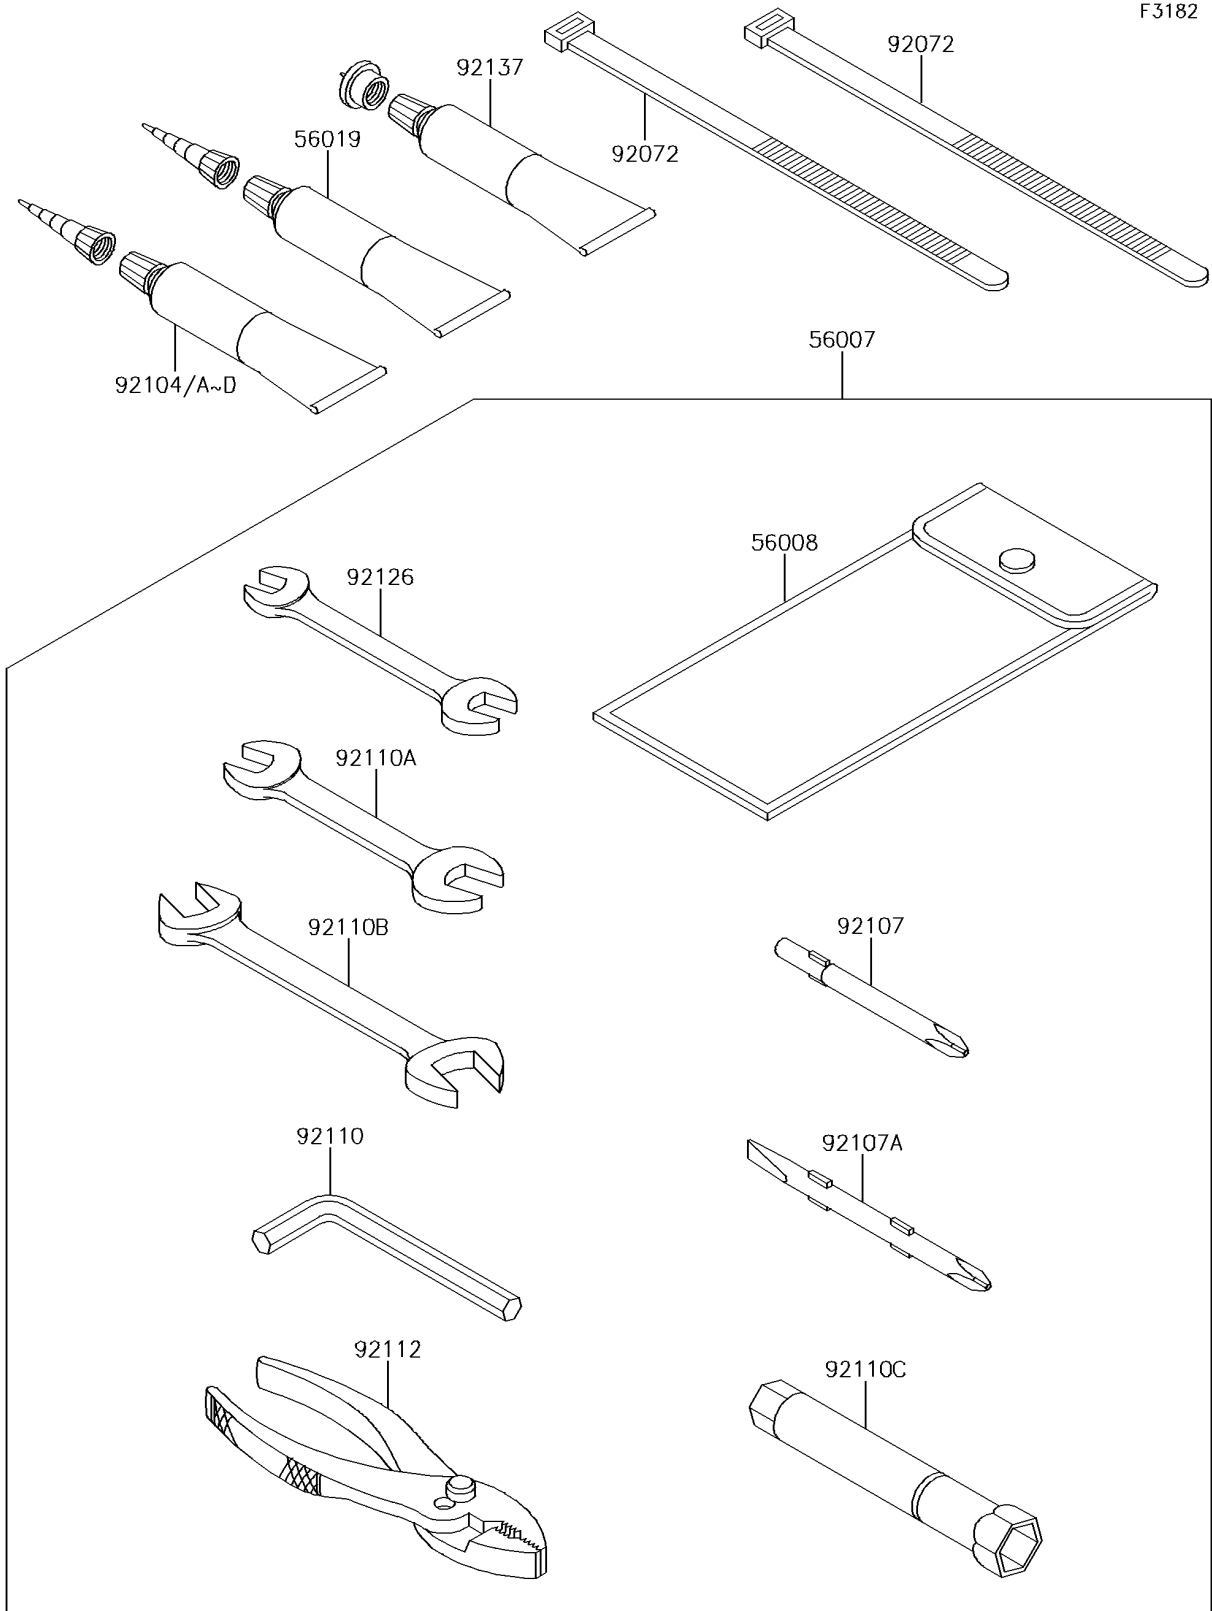

2017 JET SKI® ULTRA® 310X SE PARTS DIAGRAM

Owner's Tools

2017 JET SKI® ULTRA® 310X SE PARTS LIST

Owner's Tools

ITEM NAME	PART NUMBER	QUANTITY
TOOL-KIT (Ref # 56007)	56007-3720	1
BAG,TOOL (Ref # 56008)	56008-3706	1
GASKET-LIQUID,TB1211,WHITE (Ref # 56019)	56019-120	1
BAND,L=250 (Ref # 92072)	92072-1237	2
GASKET-LIQUID,TB1211F,CLEAR (Ref # 92104)	92104-0004	1
GASKET-LIQUID,TB1216,GRAY (Ref # 92104A)	92104-1063	1
GASKET-LIQUID,TB1216B,BLACK (Ref # 92104B)	92104-1064	1
GASKET-LIQUID,TB1215,GRAY (Ref # 92104C)	92104-1065	1
GASKET-LIQUID,TB1521,BROWN (Ref # 92104D)	92104-3701	1
TOOL-DRIVER,#3PHILLIPS (Ref # 92107)	92107-005	1
TOOL-DRIVER,#2PHILLIPS&SLOT (Ref # 92107A)	92107-1051	1
TOOL-WRENCH,ALLEN,5MM (Ref # 92110)	92110-1015	1
TOOL-WRENCH,OPEN END,10X12 (Ref # 92110A)	92110-1152	1
TOOL-WRENCH,OPEN END,14X17 (Ref # 92110B)	92110-1153	1
TOOL-WRENCH,BOX,16MM (Ref # 92110C)	92110-3706	1
TOOL-PLIERS (Ref # 92112)	92112-1001	1
TOOL-WRENCH,OPEN END,8X10 (Ref # 92126)	92126-004	1
GREASE (Ref # 92137)	92137-1002	1